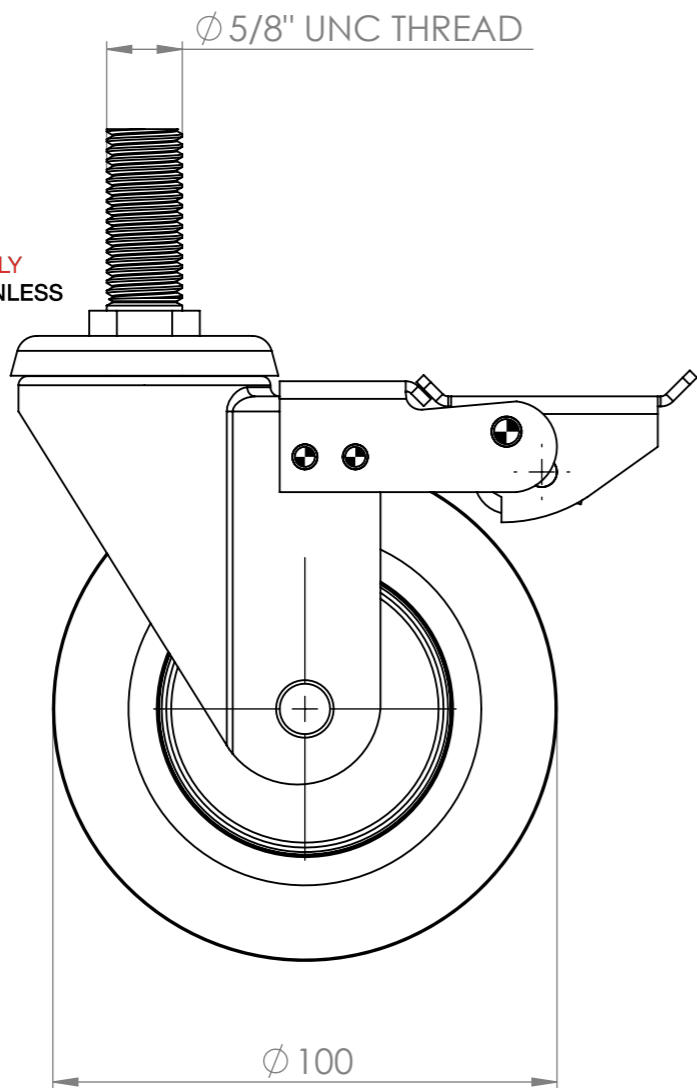

SIMPLY
STAINLESS