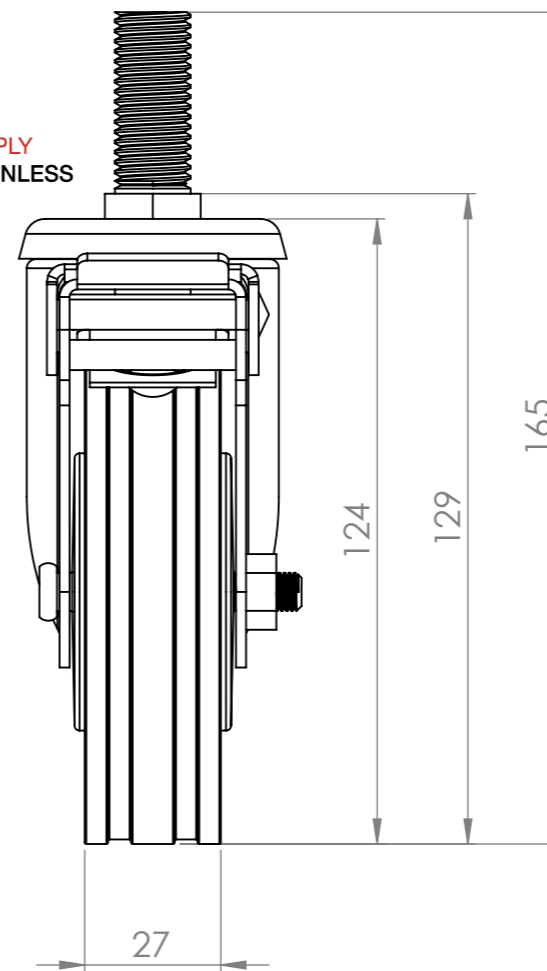

SIMPLY
STAINLESS