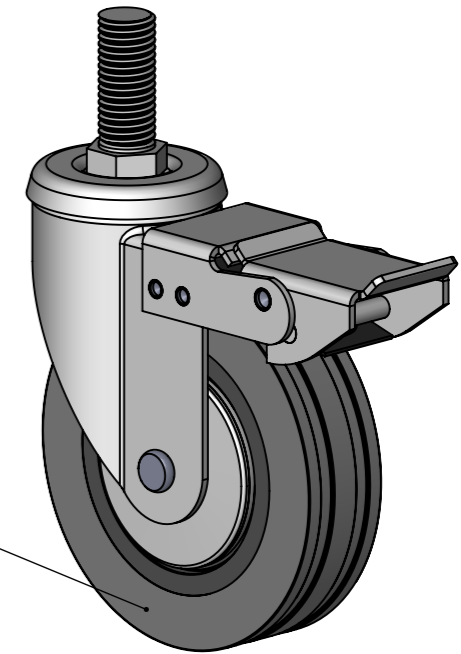

**SIMPLY**  
STAINLESS

GRERY RUBBER

**SIMPLY**  
STAINLESS

**SIMPLY**  
STAINLESS

**SIMPLY**  
STAINLESS

Modular Sinks, Tables & Shelving

COPYRIGHT © 2023

This drawing is the property of CI GROUP PTY LTD. Tradings as SIMPLY STAINLESS and it may not be copied, reproduced or modified in whole or in part without prior written permission of CI GROUP PTY LTD. SIMPLY STAINLESS reserves the right to change specification and design without notice.

**STANDARD SINGLE CASTOR**  
**LOCKING Ø100MM**

SIZE: A3

SCALE: NTS

CONSTRUCTION NOTES:

1. Ø100MM ZINC PLATED ALL SWIVEL LOCKING CASTOR.

**SCL**