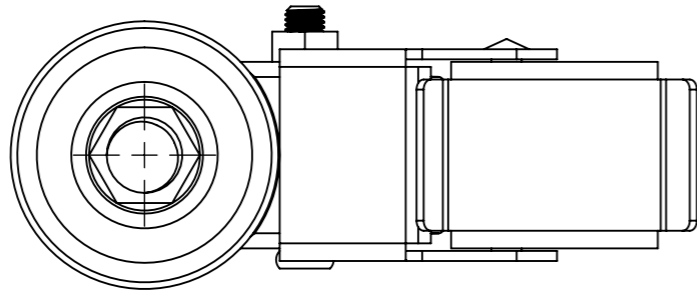

SIMPLY
STAINLESS