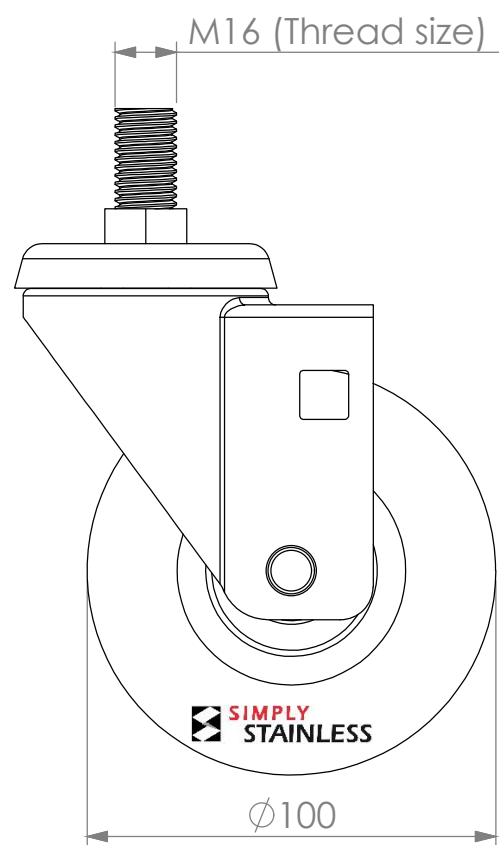

SIMPLY STAINLESS

SIMPLY STAINLESS

Ø100

SIMPLY STAINLESS

SSHDCNL

SIMPLY STAINLESS
 www.simplystainless.com
 Modular Sinks Tables and Shelving

CI GROUP PTY LTD COPYRIGHT ©

This drawing is the property of CI GROUP PTY LTD trading as SIMPLY STAINLESS, and it may not be copied, reproduced or modified in whole or in part, without prior written permission of CI GROUP PTY LTD.

HDCNL HEAVY DUTY SINGLE CASTOR NON LOCKING 100mm

Scale 1:5

CONSTRUCTION NOTES:

1. 304 STAINLESS STEEL BRACKET.
2. Ø100mm HEAVY DUTY NYLON WHEEL.