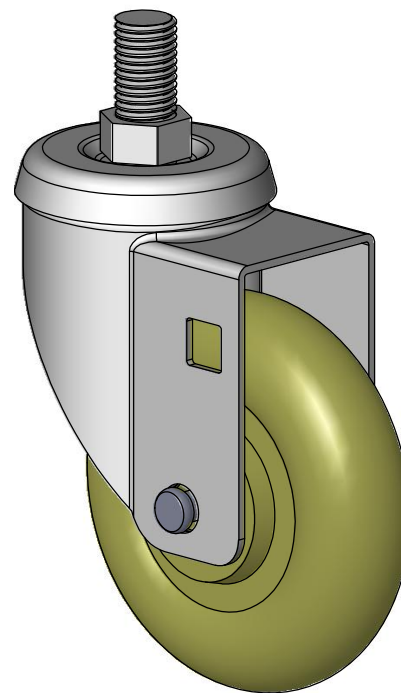

SIMPLY STAINLESS

SIMPLY STAINLESS

Ø100

SIMPLY STAINLESS

SSHDCNL

SIMPLY STAINLESS
 www.simplystainless.com
 Modular Sinks Tables and Shelving

CI GROUP PTY LTD COPYRIGHT ©

This drawing is the property of CI GROUP PTY LTD trading as SIMPLY STAINLESS, and it may not be copied, reproduced or modified in whole or in part, without prior written permission of CI GROUP PTY LTD.

HDCNL HEAVY DUTY SINGLE CASTOR NON LOCKING 100mm

Scale 1:5

CONSTRUCTION NOTES:

1. 304 STAINLESS STEEL BRACKET.
2. Ø100mm HEAVY DUTY NYLON WHEEL.