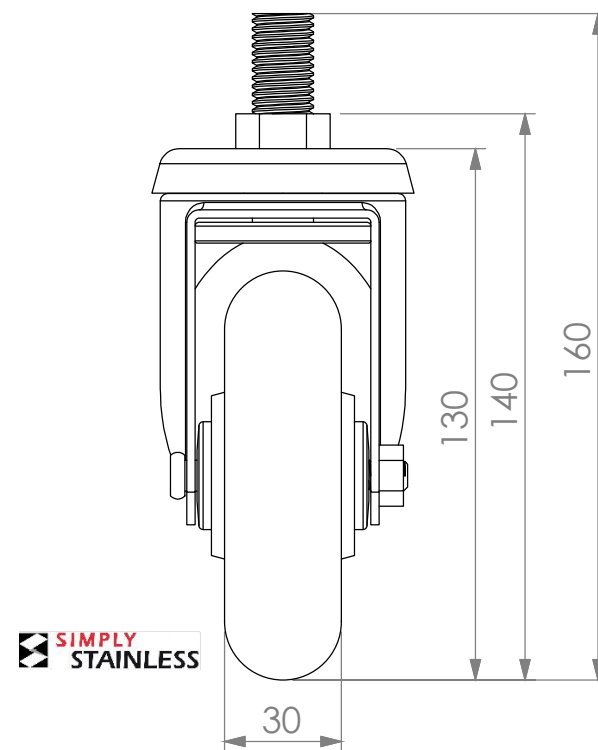

SIMPLY STAINLESS

SIMPLY STAINLESS

Ø100

SIMPLY STAINLESS

SSHDCNL

SIMPLY STAINLESS
 www.simplystainless.com
 Modular Sinks Tables and Shelving

CI GROUP PTY LTD COPYRIGHT ©

This drawing is the property of CI GROUP PTY LTD trading as SIMPLY STAINLESS, and it may not be copied, reproduced or modified in whole or in part, without prior written permission of CI GROUP PTY LTD.

HDCNL HEAVY DUTY SINGLE CASTOR NON LOCKING 100mm

Scale 1:5

CONSTRUCTION NOTES:

1. 304 STAINLESS STEEL BRACKET.
2. Ø100mm HEAVY DUTY NYLON WHEEL.