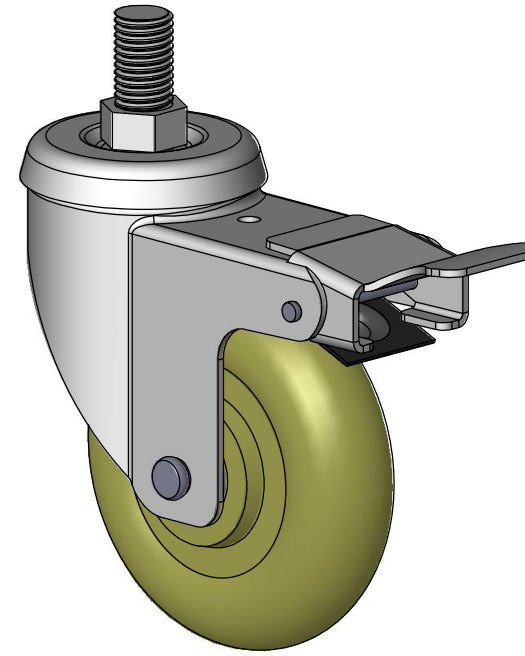

SIMPLY STAINLESS

SSHDC

SIMPLY STAINLESS

www.simplystainless.com
Modular Sinks Tables and Shelving

CI GROUP PTY LTD COPYRIGHT ©

This drawing is the property of CI GROUP PTY LTD trading as SIMPLY STAINLESS, and it may not be copied, reproduced or modified in whole or in part, without prior written permission of CI GROUP PTY LTD.

**HDCL HEAVY DUTY SINGLE
CASTOR LOCKING 100mm**

Scale 1:5

CONSTRUCTION NOTES:

1. 304 STAINLESS STEEL BRACKET.
2. Ø100mm HEAVY DUTY NYLON WHEEL.