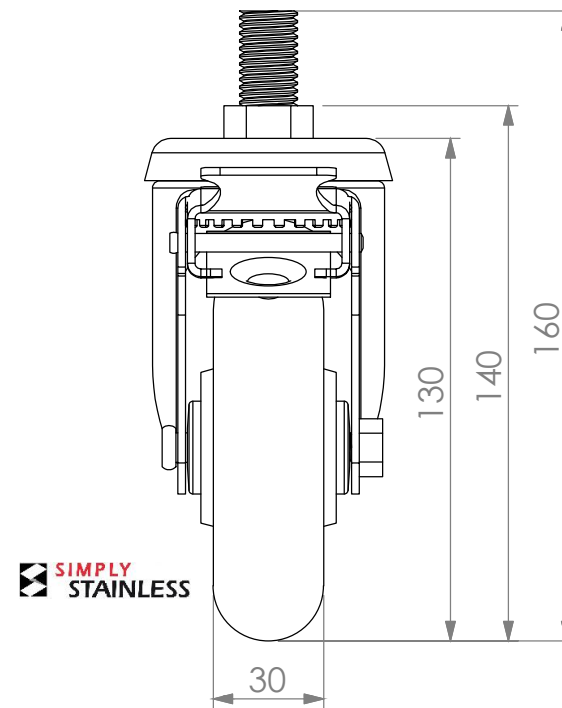

SSHDC

SIMPLY STAINLESS

www.simplystainless.com
Modular Sinks Tables and Shelving

CI GROUP PTY LTD COPYRIGHT ©

This drawing is the property of CI GROUP PTY LTD trading as SIMPLY STAINLESS, and it may not be copied, reproduced or modified in whole or in part, without prior written permission of CI GROUP PTY LTD.

**HDCL HEAVY DUTY SINGLE
CASTOR LOCKING 100mm**

Scale 1:5

CONSTRUCTION NOTES:

1. 304 STAINLESS STEEL BRACKET.
2. Ø100mm HEAVY DUTY NYLON WHEEL.