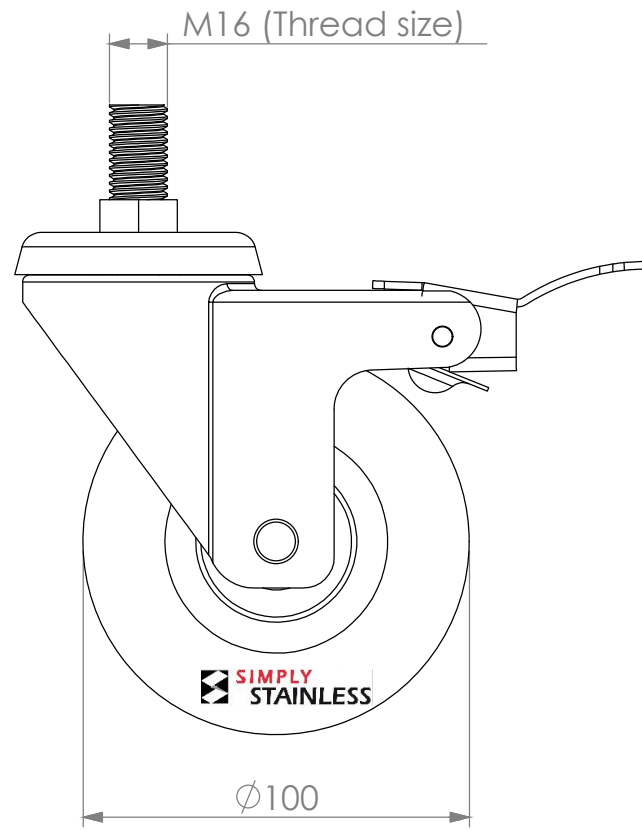

SSHDC

SIMPLY STAINLESS

www.simplystainless.com
Modular Sinks Tables and Shelving

CI GROUP PTY LTD COPYRIGHT ©

This drawing is the property of CI GROUP PTY LTD trading as SIMPLY STAINLESS, and it may not be copied, reproduced or modified in whole or in part, without prior written permission of CI GROUP PTY LTD.

**HDCL HEAVY DUTY SINGLE
CASTOR LOCKING 100mm**

Scale 1:5

CONSTRUCTION NOTES:

1. 304 STAINLESS STEEL BRACKET.
2. Ø100mm HEAVY DUTY NYLON WHEEL.