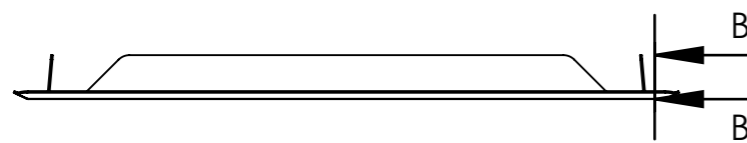

SBM-WS
(not included illustration only)

8mm RADIUS
ON ALL CORNERS

DETAIL A

DETAIL B

SECTION B-B

Simply Bar Solutions
COPYRIGHT © 2020

This drawing is the property of CI GROUP PTY LTD. Tradings as SIMPLY BARS and It may not be copied, reproduced or modified in whole or in part without prior written permission of CI GROUP PTY LTD. SIMPLY BARS reserves the right to change specification and design without notice.

SBM-WSC
WASH SINK COVER

SIZE: A3

SCALE : 1:5

CONSTRUCTION NOTES :

1. MADE FROM 1.2mm STAINLESS STEEL.
2. NO. 4 FINNISH