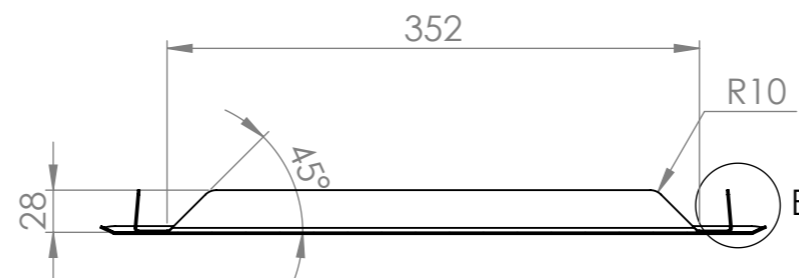

SBM-WS
(not included illustration only)

8mm RADIUS
ON ALL CORNERS

DETAIL A

DETAIL B

SECTION B-B

Simply Bar Solutions
COPYRIGHT © 2020

This drawing is the property of CI GROUP PTY LTD. Tradings as SIMPLY BARS and It may not be copied, reproduced or modified in whole or in part without prior written permission of CI GROUP PTY LTD. SIMPLY BARS reserves the right to change specification and design without notice.

SBM-WSC
WASH SINK COVER

SIZE: A3

SCALE : 1:5

CONSTRUCTION NOTES :

1. MADE FROM 1.2mm STAINLESS STEEL.
2. NO. 4 FINNISH