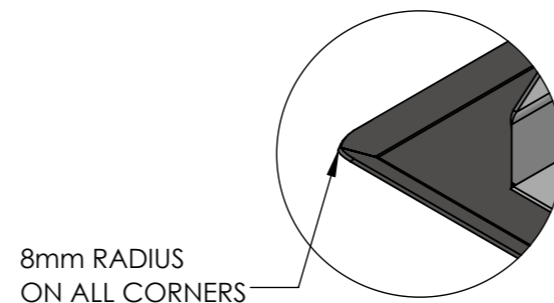

SBM-WS
(not included illustration only)

8mm RADIUS
ON ALL CORNERS

DETAIL A

DETAIL B

SECTION B-B

Simply Bar Solutions
COPYRIGHT © 2020

This drawing is the property of CI GROUP PTY LTD. Tradings as SIMPLY BARS and It may not be copied, reproduced or modified in whole or in part without prior written permission of CI GROUP PTY LTD. SIMPLY BARS reserves the right to change specification and design without notice.

SBM-WSC
WASH SINK COVER

SIZE: A3

SCALE : 1:5

CONSTRUCTION NOTES :

1. MADE FROM 1.2mm STAINLESS STEEL.
2. NO. 4 FINNISH