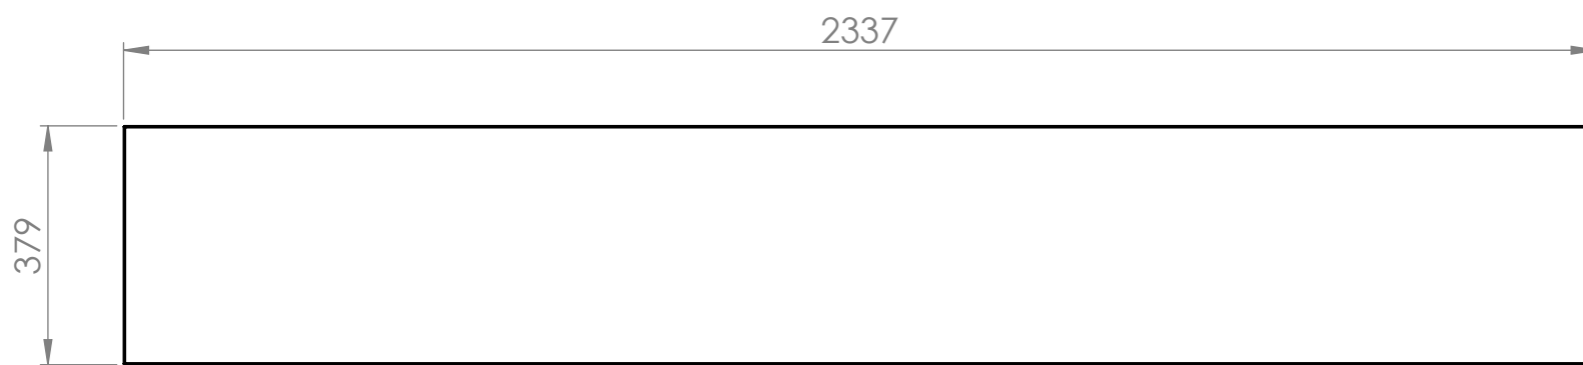

UNDERSHELF ASSEMBLY DETAILS BENCH NOT INCLUDED

SBM-US-6-2400

Simply Bar Solutions

COPYRIGHT © 2020

This drawing is the property of CI GROUP PTY LTD. Tradings as SIMPLY BARS and It may not be copied, reproduced or modified in whole or in part without prior written permission of CI GROUP PTY LTD. SIMPLY BARS reserves the right to change specification and design without notice.

SBM-US-6-2400
BAR MODULE UNDERSHELF

SIZE: A3

SCALE : 1:12

CONSTRUCTION NOTES :

1. UNDERSHELF MADE FROM 1.2mm STAINLESS STEEL.