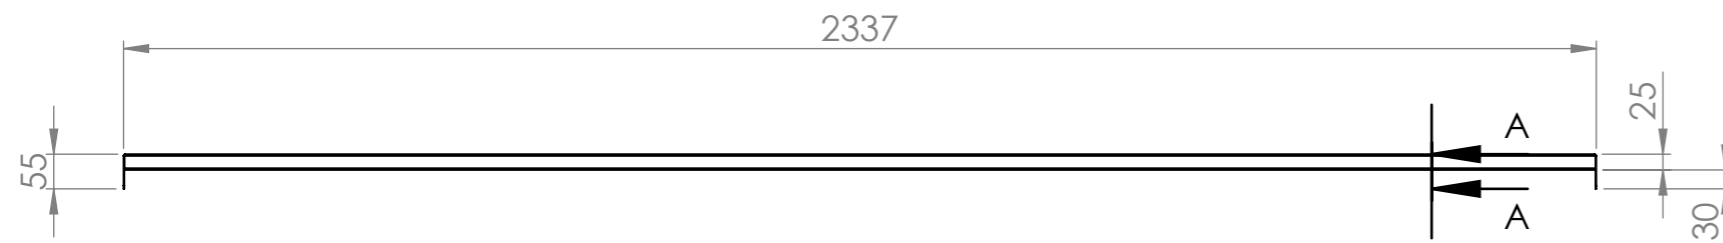

UNDERSHELF ASSEMBLY DETAILS BENCH NOT INCLUDED

SBM-US-6-2400

Simply Bar Solutions

COPYRIGHT © 2020

This drawing is the property of CI GROUP PTY LTD. Tradings as SIMPLY BARS and It may not be copied, reproduced or modified in whole or in part without prior written permission of CI GROUP PTY LTD. SIMPLY BARS reserves the right to change specification and design without notice.

SBM-US-6-2400
BAR MODULE UNDERSHELF

SIZE: A3

SCALE : 1:12

CONSTRUCTION NOTES :

1. UNDERSHELF MADE FROM 1.2mm STAINLESS STEEL.