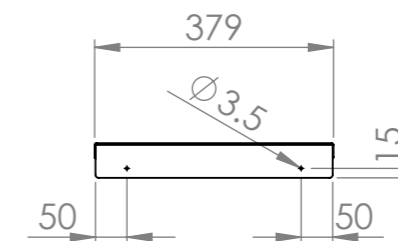

UNDERSHELF ASSEMBLY DETAILS BENCH NOT INCLUDED

SBM-US-6-2400

Simply Bar Solutions

COPYRIGHT © 2020

This drawing is the property of CI GROUP PTY LTD. Tradings as SIMPLY BARS and It may not be copied, reproduced or modified in whole or in part without prior written permission of CI GROUP PTY LTD. SIMPLY BARS reserves the right to change specification and design without notice.

SBM-US-6-2400
BAR MODULE UNDERSHELF

SIZE: A3

SCALE : 1:12

CONSTRUCTION NOTES :

1. UNDERSHELF MADE FROM 1.2mm STAINLESS STEEL.