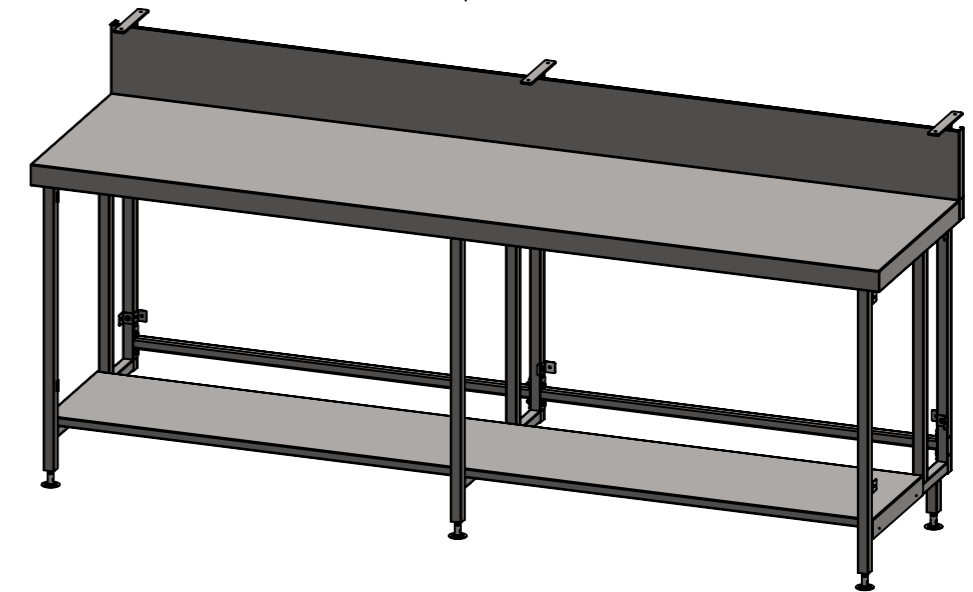

UNDERSHELF ASSEMBLY DETAILS BENCH NOT INCLUDED

SBM-US-6-2400

Simply Bar Solutions

COPYRIGHT © 2020

This drawing is the property of CI GROUP PTY LTD. Tradings as SIMPLY BARS and It may not be copied, reproduced or modified in whole or in part without prior written permission of CI GROUP PTY LTD. SIMPLY BARS reserves the right to change specification and design without notice.

SBM-US-6-2400
BAR MODULE UNDERSHELF

SIZE: A3

SCALE : 1:12

CONSTRUCTION NOTES :

1. UNDERSHELF MADE FROM 1.2mm STAINLESS STEEL.