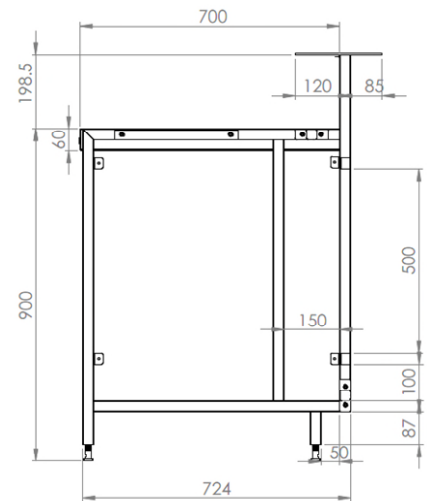

SIMPLY STAINLESS

Simply Bar Solutions

* Units 600mm to 1800mm have 4 legs

* Units 2100mm & 2400mm have 6 legs

SPECIFICATION	
Tops	High quality 304 grade stainless steel, 1.2mm gauge, no. 4 finish
Core	3mm zincalume, top hat stiffening, marine grade protective paint
Frames	30mm square stainless steel tube, satin polished, adjustable stainless lug feet
Servery	6mm stainless steel flatbar, welded to frame, 2 fixing holes

*Elevation shows 700mm deep unit

SBM-BM	Bar Module	
	Product Code	Dimensions
	CBM-6-0600	600mm x 600mm x 900mm
	CBM-6-0900	900mm x 600mm x 900mm
	CBM-6-1200	1200mm x 600mm x 900mm
	CBM-6-1500	1500mm x 600mm x 900mm
	CBM-6-1800	1800mm x 600mm x 900mm
	CBM-6-2100	2100mm x 600mm x 900mm
	CBM-6-2400	2400mm x 600mm x 900mm
	CBM-7-0600	600mm x 700mm x 900mm
	CBM-7-0900	900mm x 700mm x 900mm
	CBM-7-1200	1200mm x 700mm x 900mm
	CBM-7-1500	1500mm x 700mm x 900mm
	CBM-7-1800	1800mm x 700mm x 900mm
	CBM-7-2100	2100mm x 700mm x 900mm
	CBM-7-2400	2400mm x 700mm x 900mm