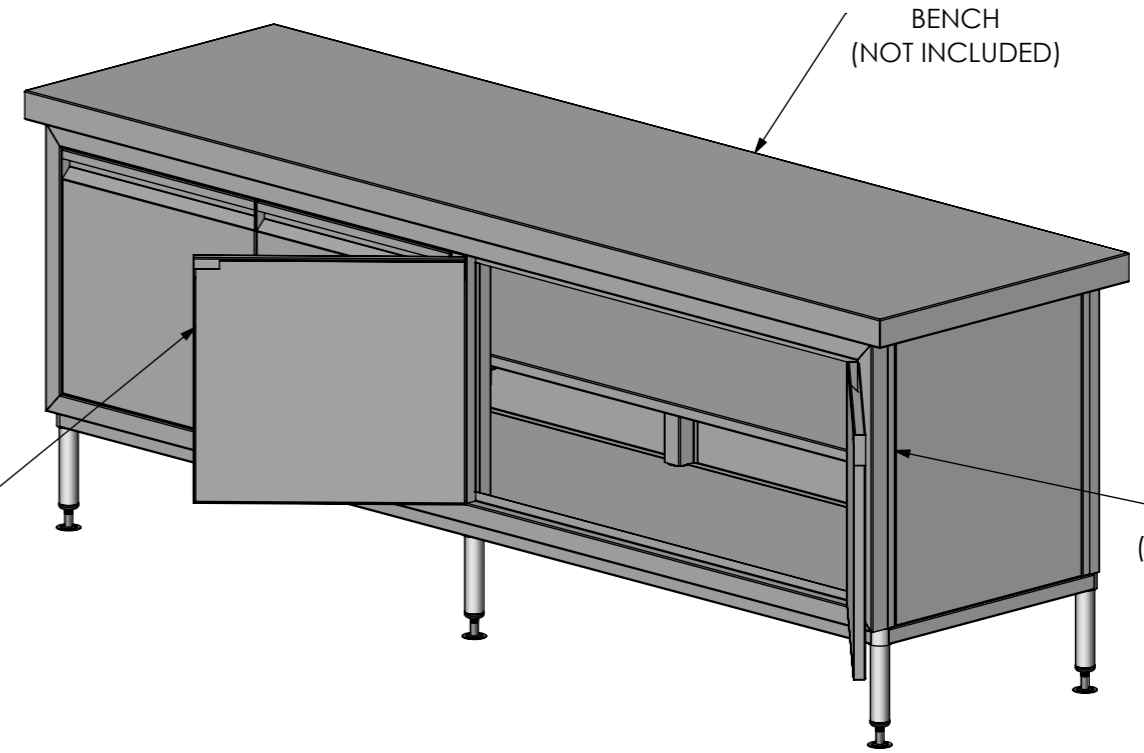

PLAN

FRONT ELEVATION

SIDE ELEVATION

32-DPK-MS-7-2400

SIMPLY STAINLESS
 www.simplystainless.com
 Modular Sinks Tables and Shelving
 COPYRIGHT © 2021
 This drawing is the property of CI GROUP PTY LTD. Tradings as SIMPLY STAINLESS and it may not be copied, reproduced or modified in whole or in part without prior written permission of CI GROUP PTY LTD. SIMPLY STAINLESS reserves the right to change specification and design without notice.

**32-DPK-MS-7-2400
 MID SHELF**

SCALE : 1:20

CONSTRUCTION NOTES :
 1. MADE FROM 1mm 201 STAINLESS STEEL.