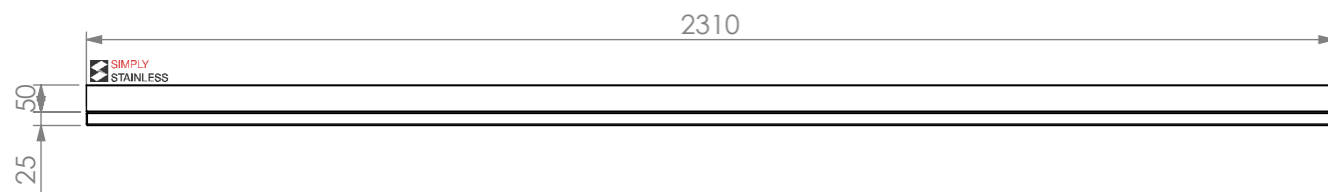

PLAN

FRONT ELEVATION

SIDE ELEVATION

32-DPK-MS-7-2400

SIMPLY STAINLESS
 www.simplystainless.com
 Modular Sinks Tables and Shelving
 COPYRIGHT © 2021
 This drawing is the property of CI GROUP PTY LTD. Tradings as SIMPLY STAINLESS and it may not be copied, reproduced or modified in whole or in part without prior written permission of CI GROUP PTY LTD. SIMPLY STAINLESS reserves the right to change specification and design without notice.

**32-DPK-MS-7-2400
 MID SHELF**

SCALE : 1:20

CONSTRUCTION NOTES :
 1. MADE FROM 1mm 201 STAINLESS STEEL.