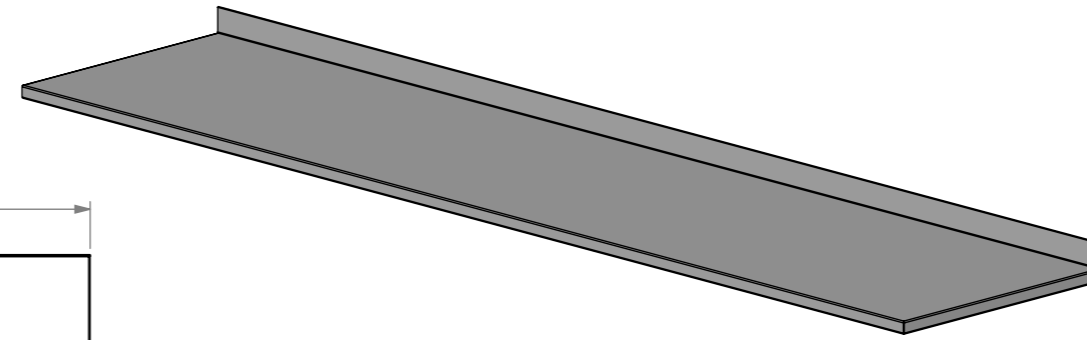

PLAN

FRONT ELEVATION

SIDE ELEVATION

32-DPK-MS-7-2400

SIMPLY STAINLESS
 www.simplystainless.com
 Modular Sinks Tables and Shelving
 COPYRIGHT © 2021
 This drawing is the property of CI GROUP PTY LTD. Tradings as SIMPLY STAINLESS and it may not be copied, reproduced or modified in whole or in part without prior written permission of CI GROUP PTY LTD. SIMPLY STAINLESS reserves the right to change specification and design without notice.

**32-DPK-MS-7-2400
 MID SHELF**

SCALE : 1:20

CONSTRUCTION NOTES :
 1. MADE FROM 1mm 201 STAINLESS STEEL.