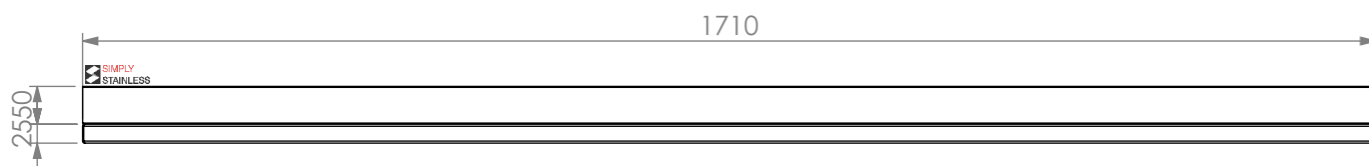

PLAN

FRONT ELEVATION

SIDE ELEVATION

32-DPK-MS-7-1800

SIMPLY STAINLESS
www.simplystainless.com
Modular Sinks Tables and Shelving
COPYRIGHT © 2021

This drawing is the property of CI GROUP PTY LTD. Tradings as SIMPLY STAINLESS and it may not be copied, reproduced or modified in whole or in part without prior written permission of CI GROUP PTY LTD. SIMPLY STAINLESS reserves the right to change specification and design without notice.

**32-DPK-MS-7-1800
MID SHELF**

SCALE : 1:20

CONSTRUCTION NOTES :
1. MADE FROM 1mm 201 STAINLESS STEEL.