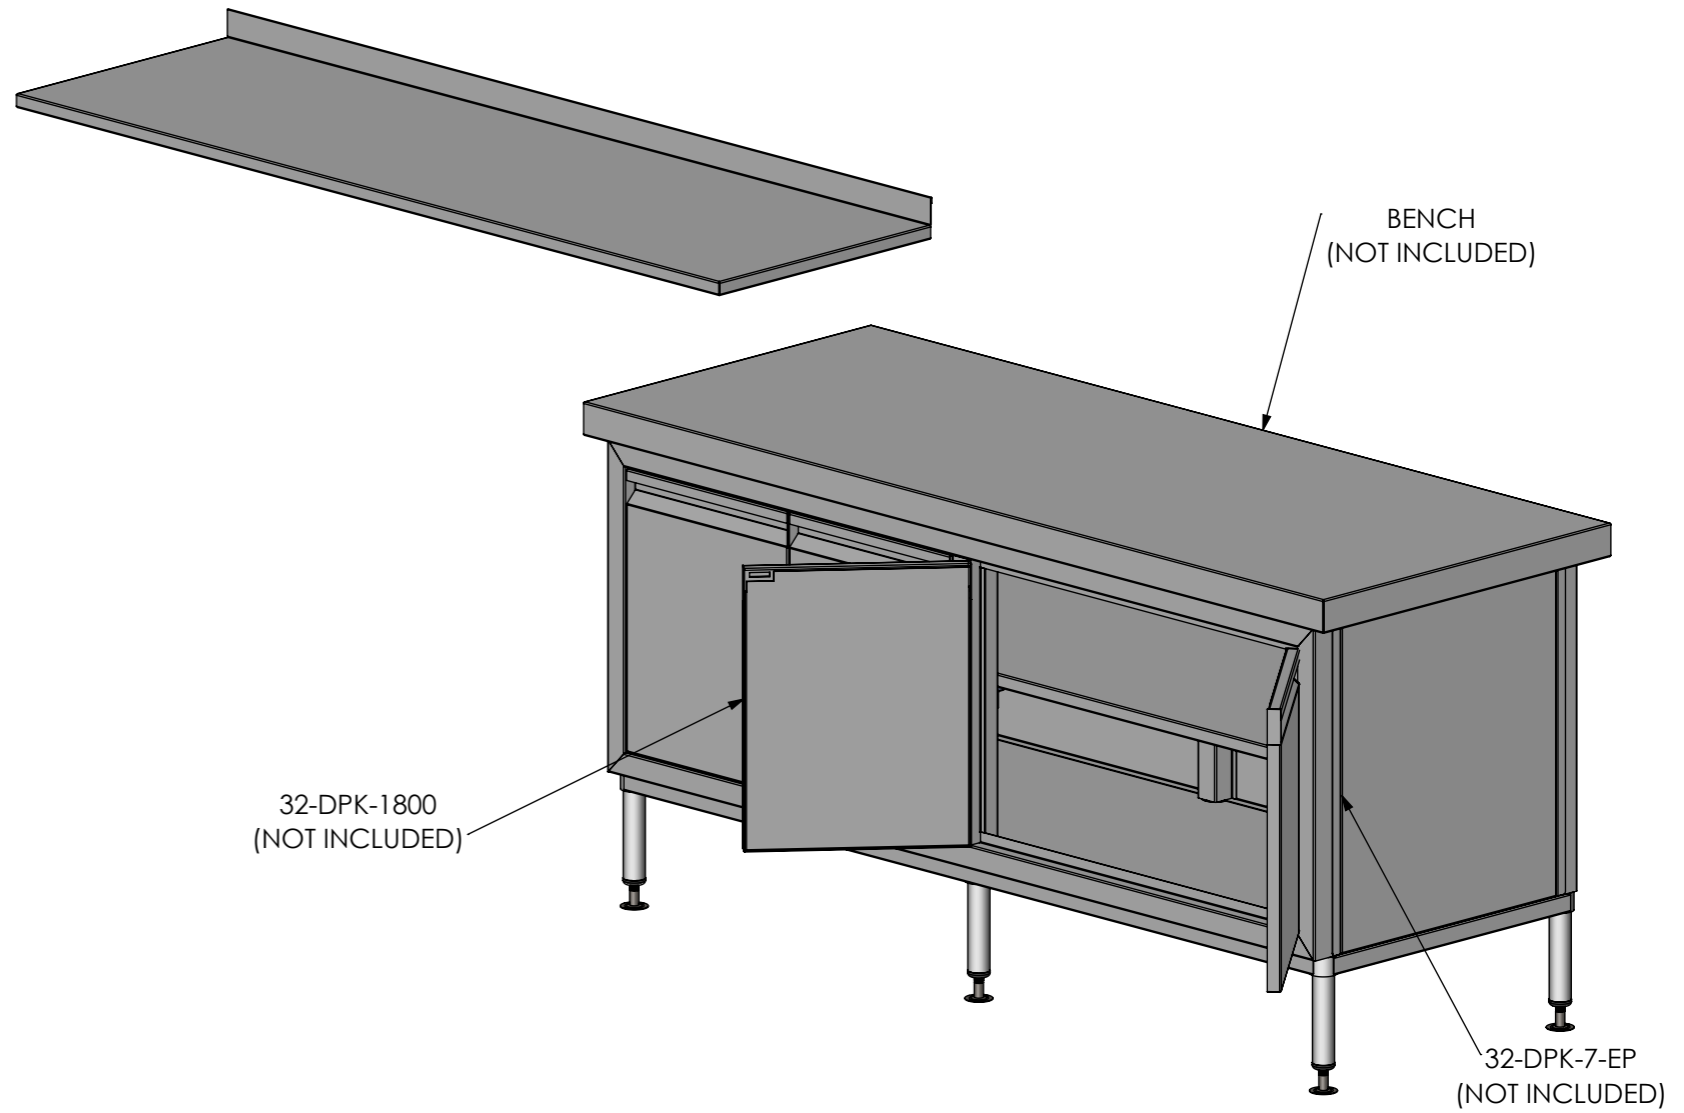

PLAN

FRONT ELEVATION

SIDE ELEVATION

32-DPK-MS-7-1800

SIMPLY STAINLESS
www.simplystainless.com
Modular Sinks Tables and Shelving
COPYRIGHT © 2021

This drawing is the property of CI GROUP PTY LTD. Tradings as SIMPLY STAINLESS and it may not be copied, reproduced or modified in whole or in part without prior written permission of CI GROUP PTY LTD. SIMPLY STAINLESS reserves the right to change specification and design without notice.

**32-DPK-MS-7-1800
MID SHELF**

SCALE : 1:20

CONSTRUCTION NOTES :
1. MADE FROM 1mm 201 STAINLESS STEEL.