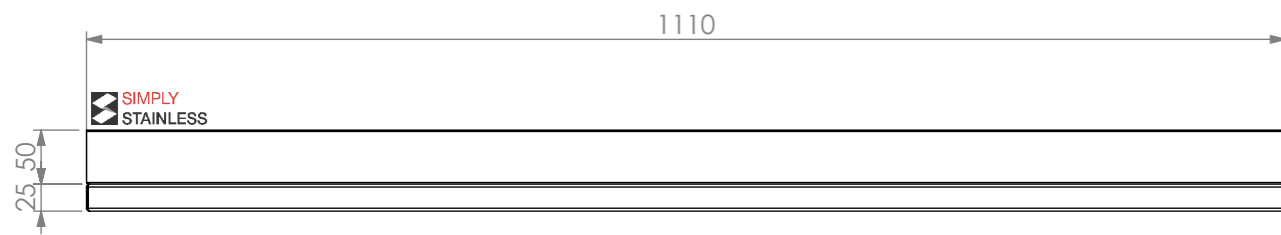

PLAN

FRONT ELEVATION

BENCH
(NOT INCLUDED)

32-DPK-1200
(NOT INCLUDED)

32-DPK-7-EP
(NOT INCLUDED)

SIDE ELEVATION

32-DPK-MS-7-1200

Modular Sinks Tables and Shelving

**32-DPK-MS-7-1200
MID SHELF**

SCALE : 1:20

CONSTRUCTION NOTES :

1. MADE FROM 1mm 201 STAINLESS STEEL.