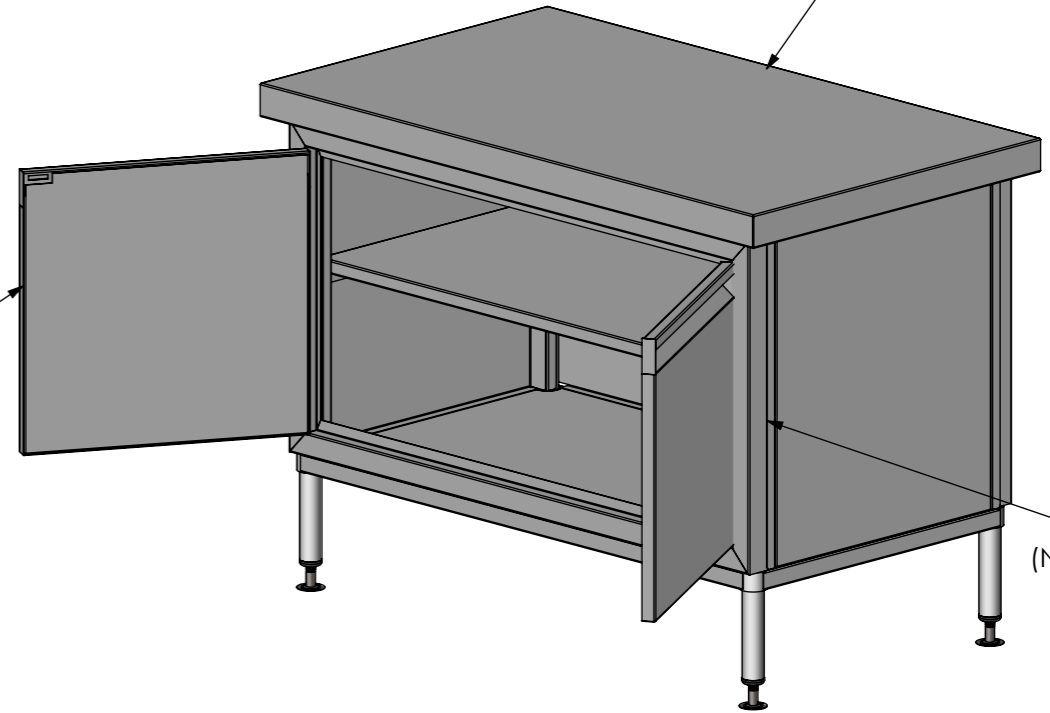

PLAN

FRONT ELEVATION

BENCH
(NOT INCLUDED)

32-DPK-1200
(NOT INCLUDED)

32-DPK-7-EP
(NOT INCLUDED)

SIDE ELEVATION

32-DPK-MS-7-1200

Modular Sinks Tables and Shelving

**32-DPK-MS-7-1200
MID SHELF**

SCALE : 1:20

CONSTRUCTION NOTES :

1. MADE FROM 1mm 201 STAINLESS STEEL.