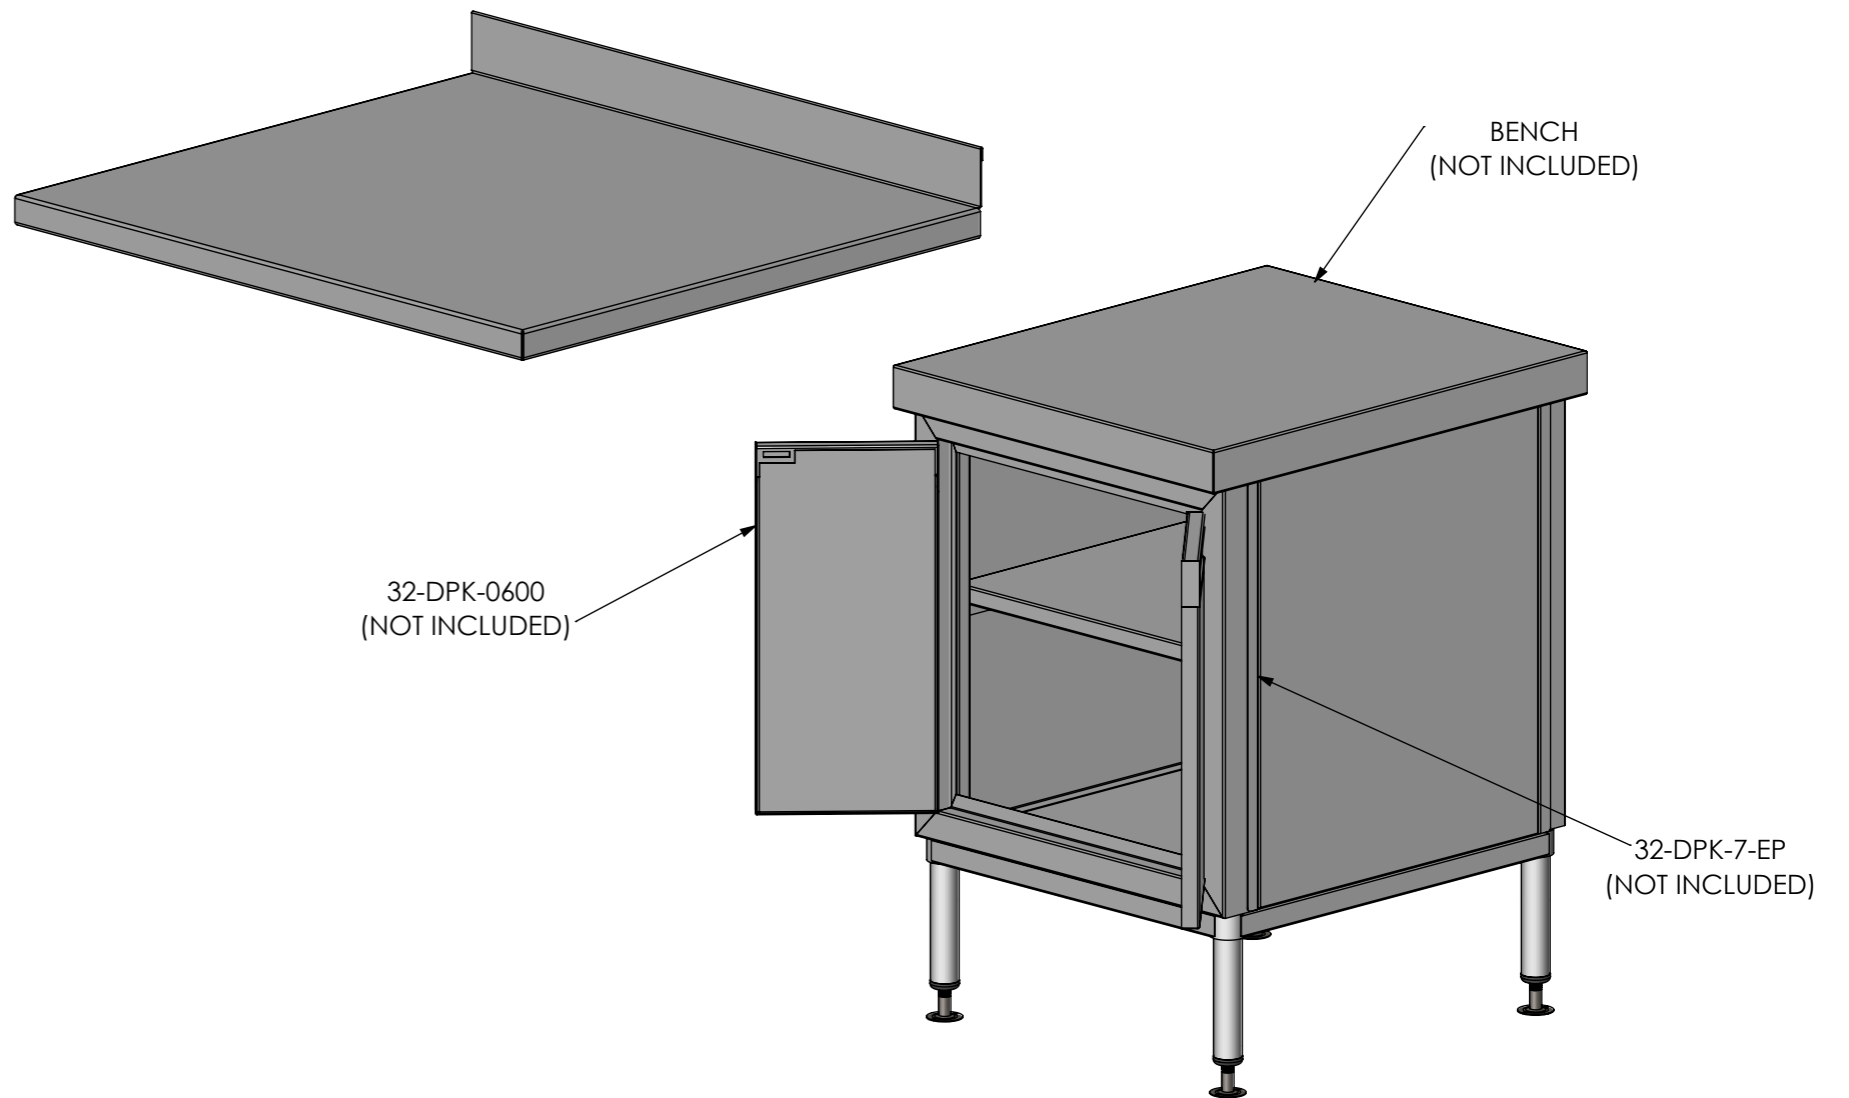

PLAN

FRONT ELEVATION

SIDE ELEVATION

32-DPK-MS-7-0600

SIMPLY STAINLESS
 www.simplystainless.com
 Modular Sinks Tables and Shelving
 COPYRIGHT © 2021
 This drawing is the property of CI GROUP PTY LTD. Tradings as SIMPLY STAINLESS and It may not be copied, reproduced or modified in whole or in part without prior written permission of CI GROUP PTY LTD. SIMPLY STAINLESS reserves the right to change specification and design without notice.

**32-DPK-MS-7-0600
 MID SHELF**

SCALE : 1:20

CONSTRUCTION NOTES :
 1. MADE FROM 1mm 201 STAINLESS STEEL.