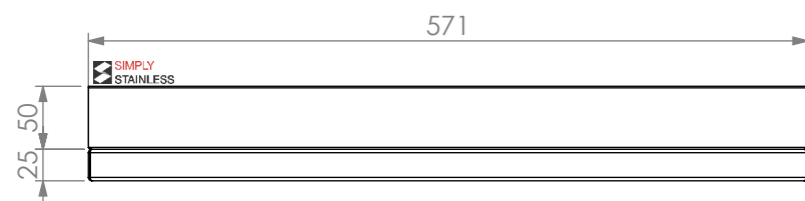

PLAN

FRONT ELEVATION

SIDE ELEVATION

32-DPK-MS-7-0600

SIMPLY STAINLESS
 www.simplystainless.com
 Modular Sinks Tables and Shelving
 COPYRIGHT © 2021
 This drawing is the property of CI GROUP PTY LTD. Tradings as SIMPLY STAINLESS and It may not be copied, reproduced or modified in whole or in part without prior written permission of CI GROUP PTY LTD. SIMPLY STAINLESS reserves the right to change specification and design without notice.

**32-DPK-MS-7-0600
 MID SHELF**

SCALE : 1:20

CONSTRUCTION NOTES :
 1. MADE FROM 1mm 201 STAINLESS STEEL.