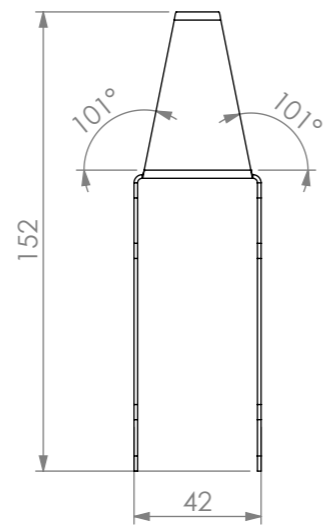

3 OFF SIMPLY STAINLESS

SECTION A-A  
SCALE 1 : 2.5

6 OFF

TWO TIER ADJUSTABLE WALL SHELF KIT B  
TO SUIT WALL SHELF SIZE 1800mm, 2100mm, 2400mm

**SIMPLY STAINLESS**

www.simplystainless.com  
Modular Sinks Tables and Shelving  
COPYRIGHT © 2018

**KIT B**  
**TWO TIER ADJUSTABLE WALL SHELF KIT**

SCALE : 1:5

CONSTRUCTION NOTES :

1. MADE FROM 1.2mm STAINLESS STEEL.