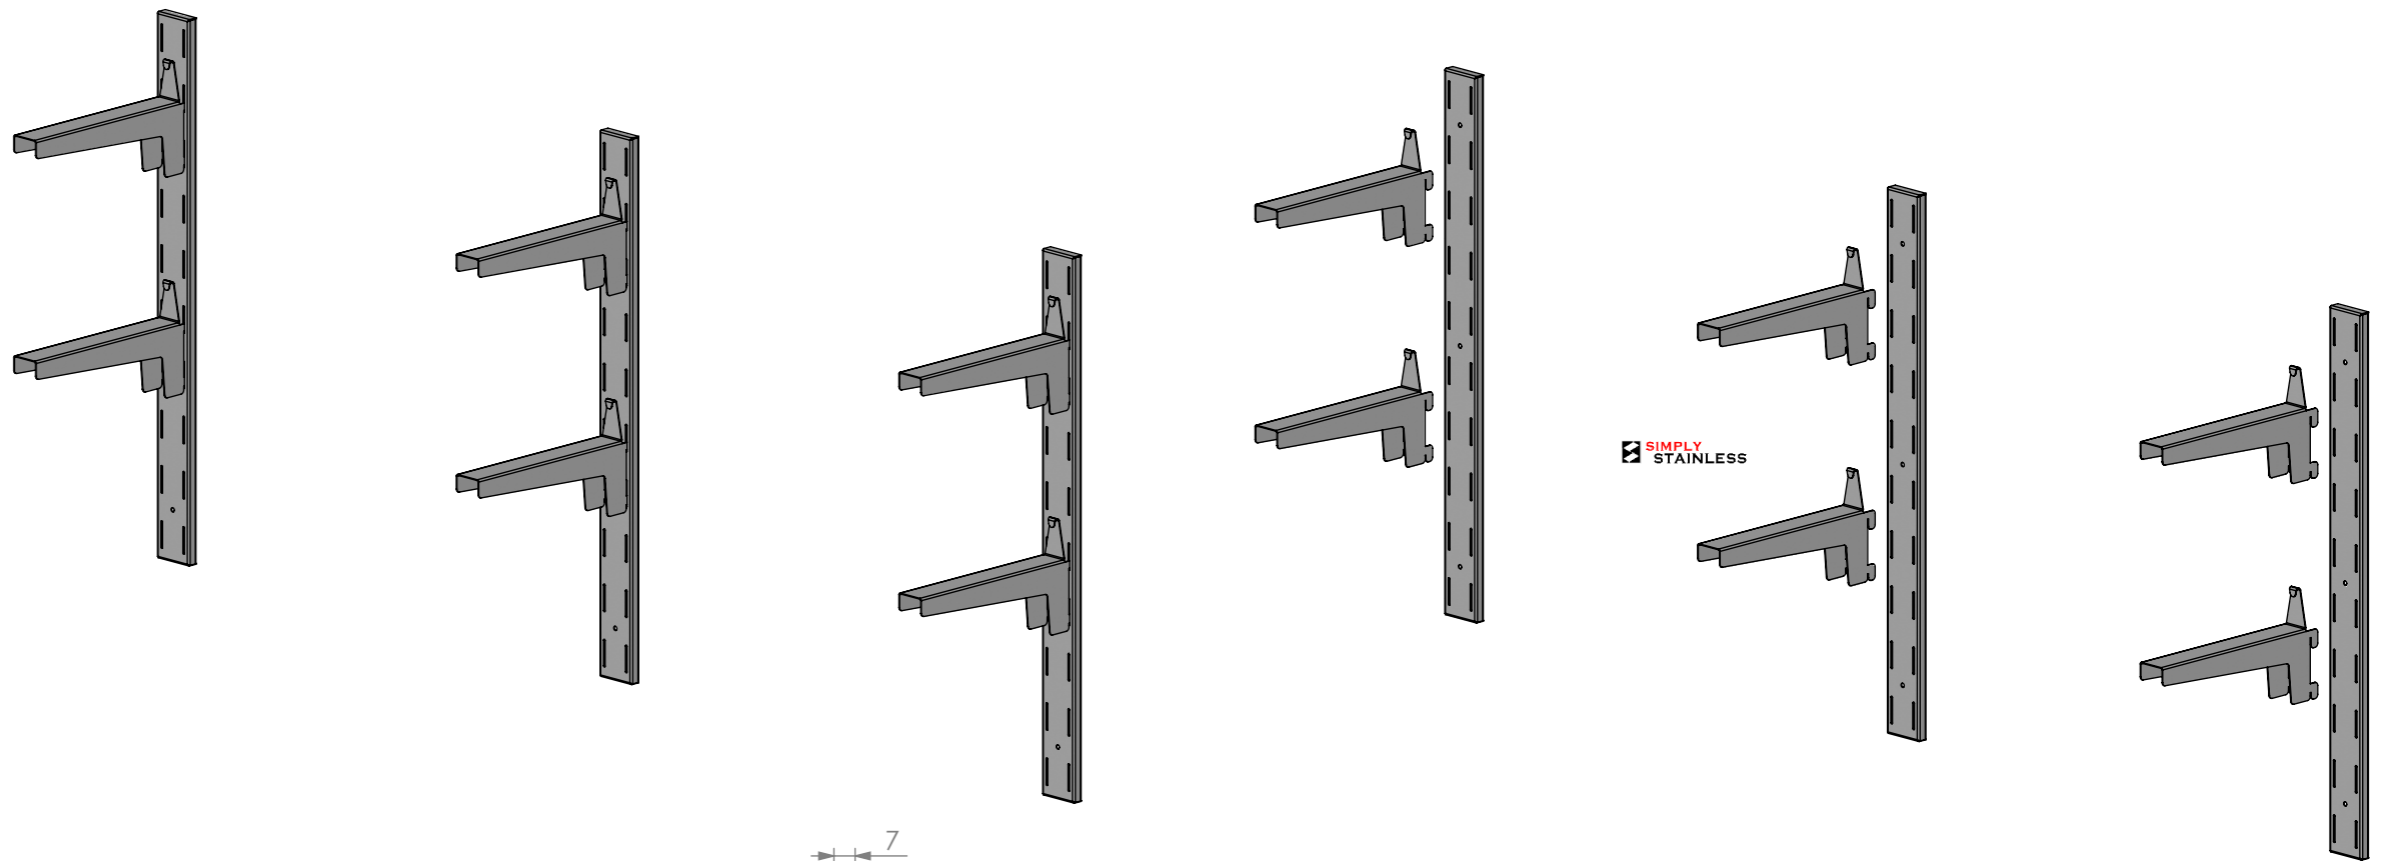

3 OFF SIMPLY STAINLESS

SECTION A-A  
SCALE 1 : 2.5

6 OFF

TWO TIER ADJUSTABLE WALL SHELF KIT B  
TO SUIT WALL SHELF SIZE 1800mm, 2100mm, 2400mm

**SIMPLY STAINLESS**

www.simplystainless.com  
Modular Sinks Tables and Shelving  
COPYRIGHT © 2018

**KIT B**  
**TWO TIER ADJUSTABLE WALL SHELF KIT**

SCALE : 1:5

CONSTRUCTION NOTES :

1. MADE FROM 1.2mm STAINLESS STEEL.