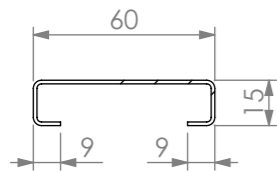

3 OFF SIMPLY STAINLESS

SECTION A-A  
SCALE 1 : 2.5

6 OFF

TWO TIER ADJUSTABLE WALL SHELF KIT B  
TO SUIT WALL SHELF SIZE 1800mm, 2100mm, 2400mm

**SIMPLY STAINLESS**

www.simplystainless.com  
Modular Sinks Tables and Shelving  
COPYRIGHT © 2018

**KIT B**  
**TWO TIER ADJUSTABLE WALL SHELF KIT**

SCALE : 1:5

CONSTRUCTION NOTES :

1. MADE FROM 1.2mm STAINLESS STEEL.