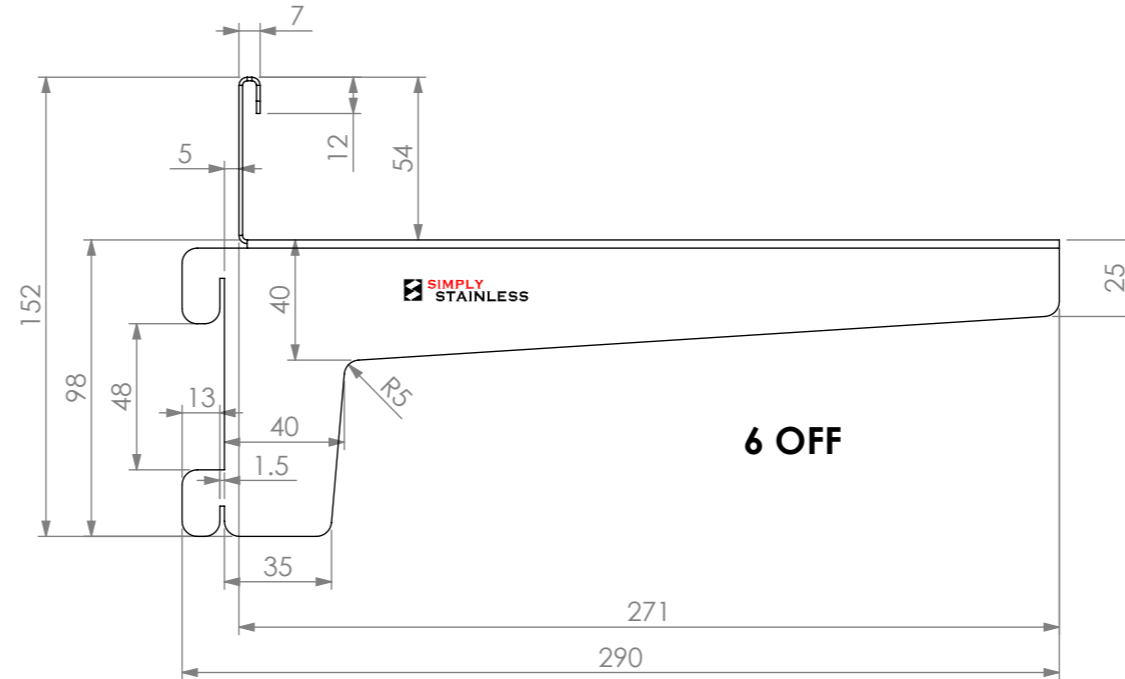

3 OFF SIMPLY STAINLESS

SECTION A-A  
SCALE 1 : 2.5

6 OFF

TWO TIER ADJUSTABLE WALL SHELF KIT B  
TO SUIT WALL SHELF SIZE 1800mm, 2100mm, 2400mm

**SIMPLY STAINLESS**

www.simplystainless.com  
Modular Sinks Tables and Shelving  
COPYRIGHT © 2018

**KIT B**  
**TWO TIER ADJUSTABLE WALL SHELF KIT**

SCALE : 1:5

CONSTRUCTION NOTES :

1. MADE FROM 1.2mm STAINLESS STEEL.