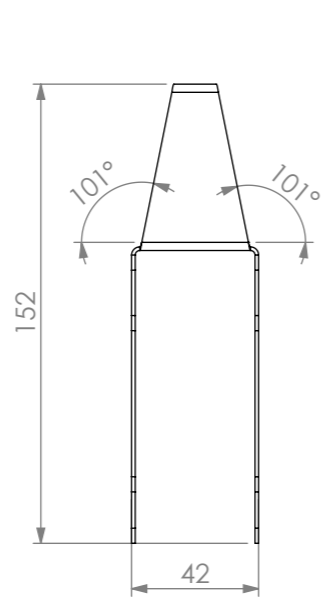

2 OFF

SECTION A-A
SCALE 1 : 2.5

4 OFF

TWO TIER ADJUSTABLE WALL SHELF KIT A
TO SUIT WALL SHELF SIZE 600mm, 900mm, 1200mm, 1500mm

SIMPLY STAINLESS

www.simplystainless.com
Modular Sinks Tables and Shelving
COPYRIGHT © 2018

KIT A
TWO TIER ADJUSTABLE WALL SHELF KIT

SCALE : 1:5

CONSTRUCTION NOTES :

1. MADE FROM 1.2mm STAINLESS STEEL.