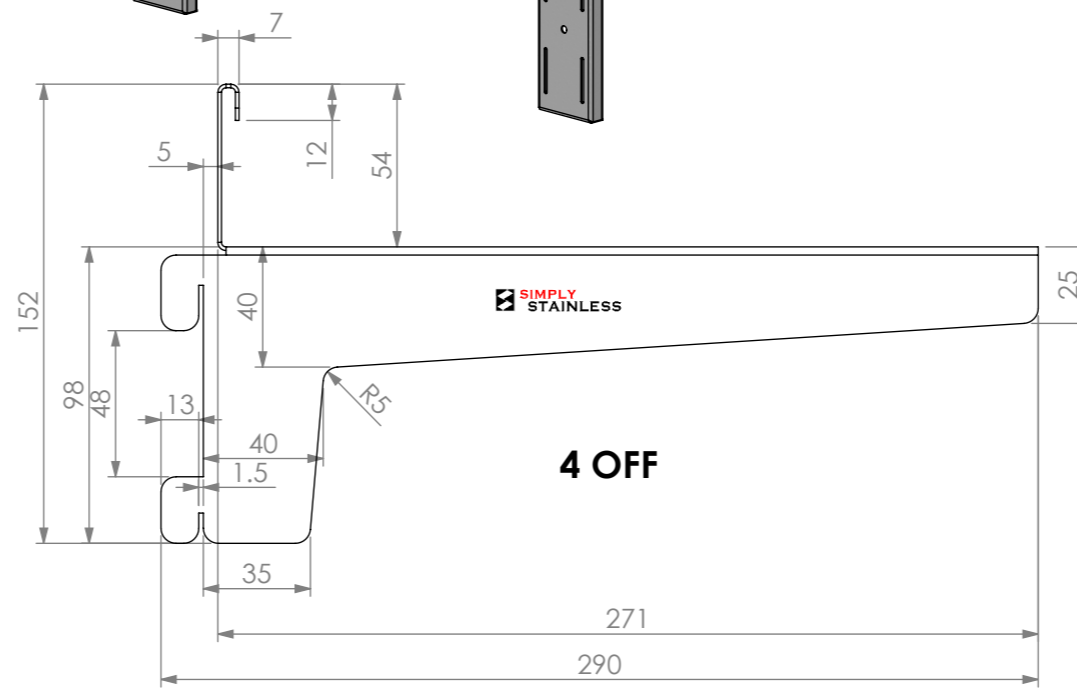

2 OFF

SECTION A-A
SCALE 1 : 2.5

4 OFF

TWO TIER ADJUSTABLE WALL SHELF KIT A
TO SUIT WALL SHELF SIZE 600mm, 900mm, 1200mm, 1500mm

SIMPLY STAINLESS

www.simplystainless.com
Modular Sinks Tables and Shelving
COPYRIGHT © 2018

KIT A
TWO TIER ADJUSTABLE WALL SHELF KIT

SCALE : 1:5

CONSTRUCTION NOTES :

1. MADE FROM 1.2mm STAINLESS STEEL.