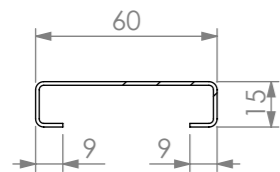

2 OFF

SECTION A-A
SCALE 1 : 2.5

4 OFF

TWO TIER ADJUSTABLE WALL SHELF KIT A
TO SUIT WALL SHELF SIZE 600mm, 900mm, 1200mm, 1500mm

SIMPLY STAINLESS

www.simplystainless.com
Modular Sinks Tables and Shelving
COPYRIGHT © 2018

KIT A
TWO TIER ADJUSTABLE WALL SHELF KIT

SCALE : 1:5

CONSTRUCTION NOTES :

1. MADE FROM 1.2mm STAINLESS STEEL.