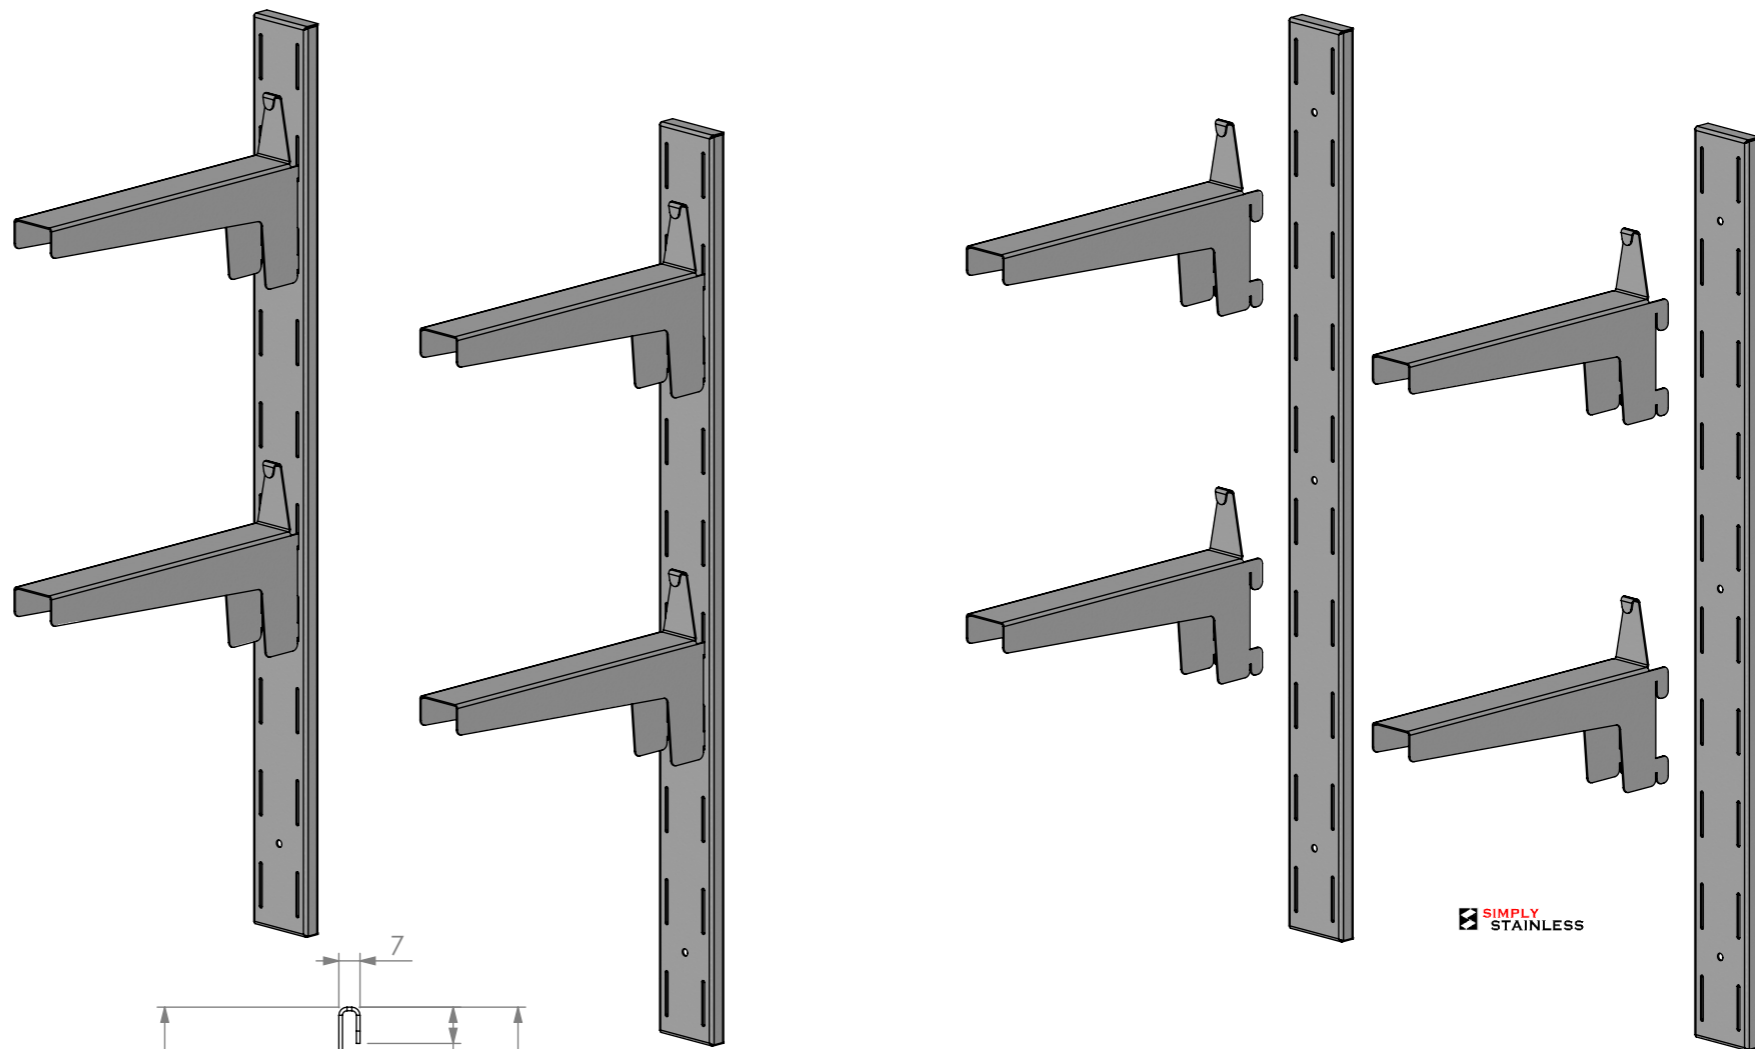

2 OFF

SECTION A-A
SCALE 1 : 2.5

4 OFF

TWO TIER ADJUSTABLE WALL SHELF KIT A
TO SUIT WALL SHELF SIZE 600mm, 900mm, 1200mm, 1500mm

SIMPLY STAINLESS

www.simplystainless.com
Modular Sinks Tables and Shelving
COPYRIGHT © 2018

KIT A
TWO TIER ADJUSTABLE WALL SHELF KIT

SCALE : 1:5

CONSTRUCTION NOTES :

1. MADE FROM 1.2mm STAINLESS STEEL.