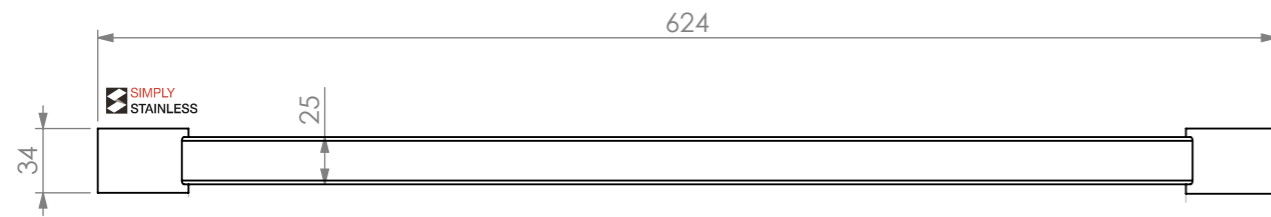

PLAN

SIDE ELEVATION

SIMPLY STAINLESS
Modular Sinks, Tables & Shelving

COPYRIGHT © 2023
This drawing is the property of CI GROUP PTY LTD. Tradings as SIMPLY STAINLESS and It may not be copied, reproduced or modified in whole or in part without prior written permission of CI GROUP PTY LTD. SIMPLY STAINLESS reserves the right to change specification and design without notice.

JR-0700
JOINER RAIL FOR 700 SERIES

SIZE: A3

SCALE: 1:4

CONSTRUCTION NOTES :

1. FRAME MADE FROM 25X25MM STAINLESS STEEL SQ. TUBE.