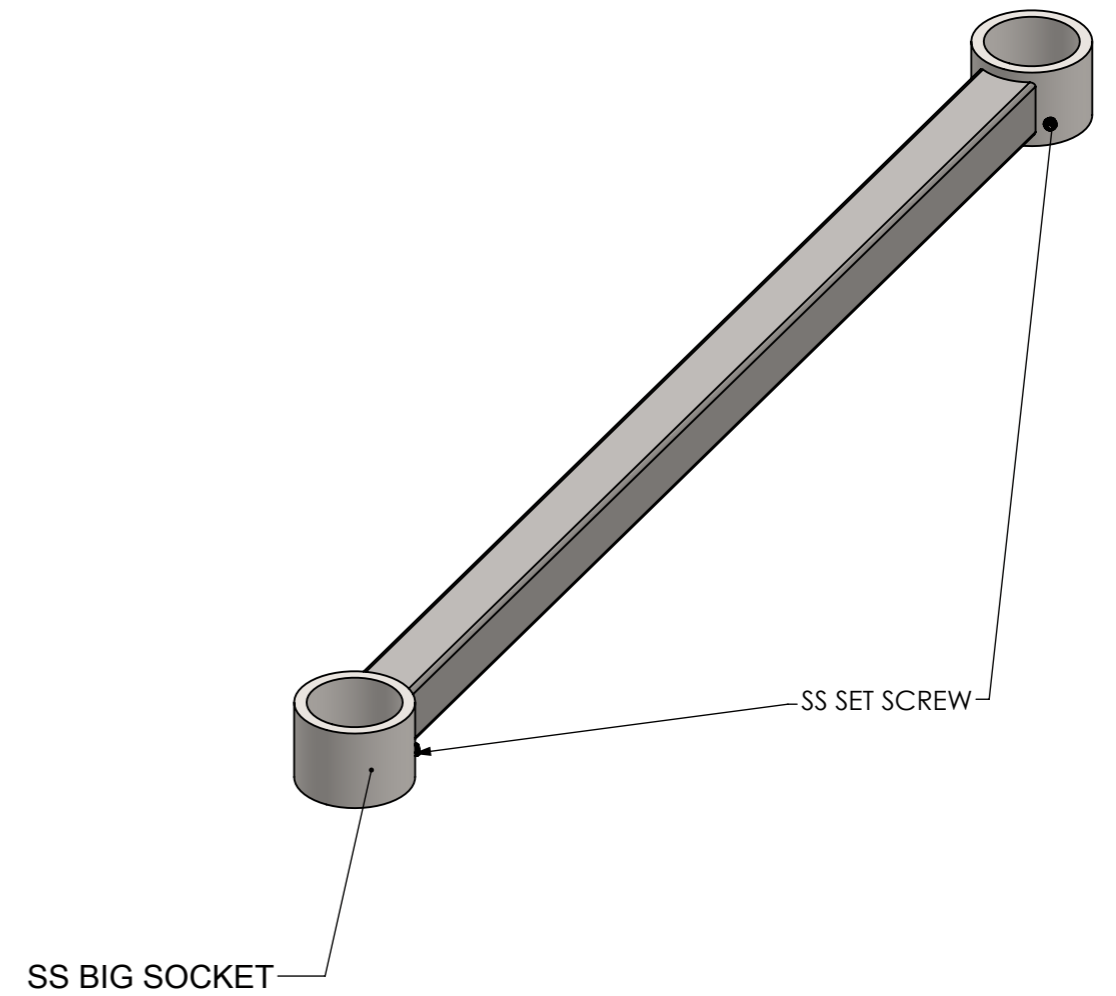

PLAN

SIDE ELEVATION

SIMPLY STAINLESS
Modular Sinks, Tables & Shelving

COPYRIGHT © 2023
This drawing is the property of CI GROUP PTY LTD. Tradings as SIMPLY STAINLESS and It may not be copied, reproduced or modified in whole or in part without prior written permission of CI GROUP PTY LTD. SIMPLY STAINLESS reserves the right to change specification and design without notice.

JR-0700
JOINER RAIL FOR 700 SERIES

SIZE: A3

SCALE: 1:4

CONSTRUCTION NOTES :

1. FRAME MADE FROM 25X25MM STAINLESS STEEL SQ. TUBE.