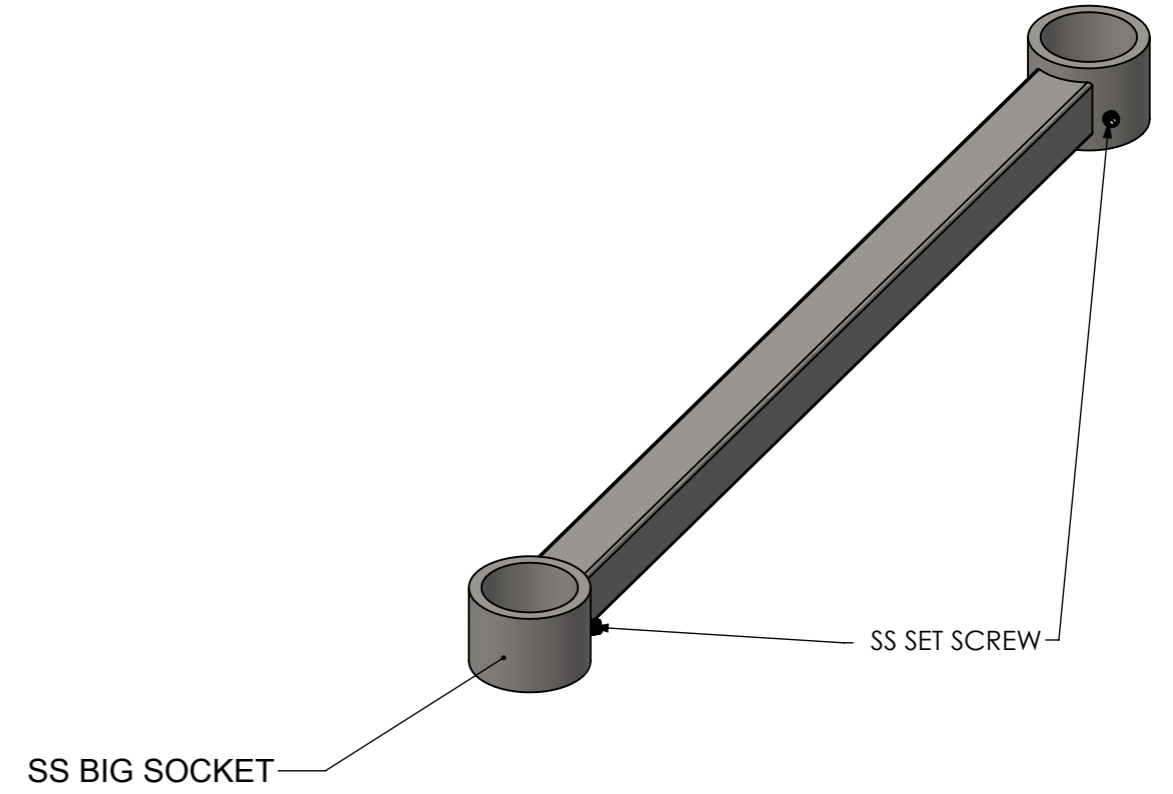

PLAN

SIDE ELEVATION

SIMPLY STAINLESS
 Modular Sinks, Tables & Shelving

COPYRIGHT © 2023
 This drawing is the property of CI GROUP PTY LTD. Tradings as SIMPLY STAINLESS and It may not be copied, reproduced or modified in whole or in part without prior written permission of CI GROUP PTY LTD. SIMPLY STAINLESS reserves the right to change specification and design without notice.

JR-0600
JOINER RAIL FOR 600 SERIES

SIZE: A3

SCALE: 1:3

CONSTRUCTION NOTES :

- 1. FRAME MADE FROM 25X25MM STAINLESS STEEL SQ. TUBE.