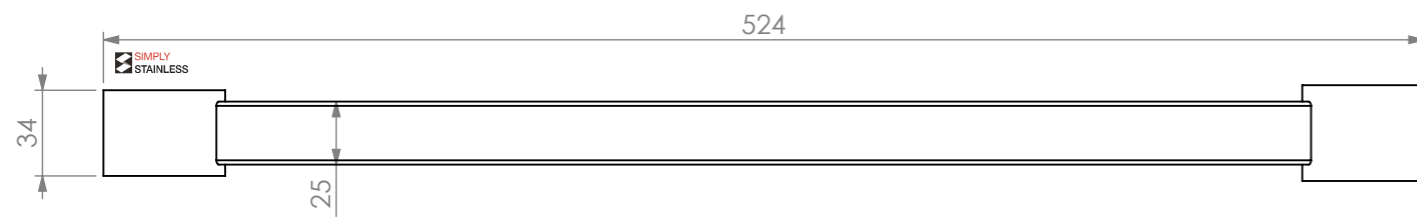

PLAN

SIDE ELEVATION

SIMPLY STAINLESS
 Modular Sinks, Tables & Shelving

COPYRIGHT © 2023
 This drawing is the property of CI GROUP PTY LTD. Tradings as SIMPLY STAINLESS and It may not be copied, reproduced or modified in whole or in part without prior written permission of CI GROUP PTY LTD. SIMPLY STAINLESS reserves the right to change specification and design without notice.

JR-0600
JOINER RAIL FOR 600 SERIES

SIZE: A3

SCALE: 1:3

CONSTRUCTION NOTES :

- 1. FRAME MADE FROM 25X25MM STAINLESS STEEL SQ. TUBE.