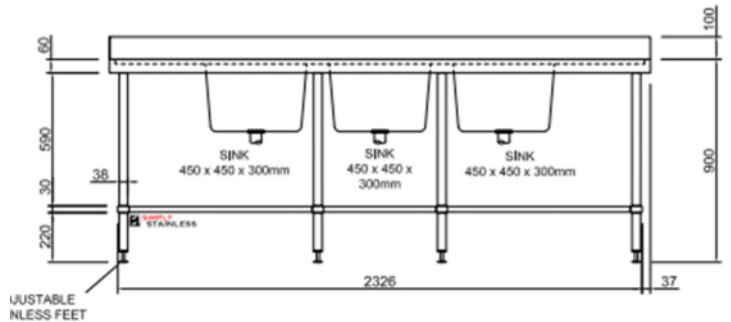

SIMPLY STAINLESS

www.simplystainless.com

Modular sinks tables and shelves

SPECIFICATION	
Tops	High quality 304 grade stainless steel 1.2mm gauge, no. 4 finish, 3 of 450 x 450 x 300 welded bowl w/ sink waste, 100mm upstand (150mm bevelled upstand on 700 series), 20mm wet edge, 70 litre bowls, supplied with 3 x Watermark approved 90mm waste with basket
Core	Double skinned stainless steel channel, marine grade protective paint
Frames	38mm round stainless steel tube, satin polished, machined collars, adjustable stainless disc feet
Undershelves	22mm round Stainless Steel tube pot rail

24	TRIPLE BOWL SINK	
	Product Code	Dimensions
	24.6.2400	2400mm x 600mm x 900mm
	24.7.2400	2400mm x 700mm x 900mm