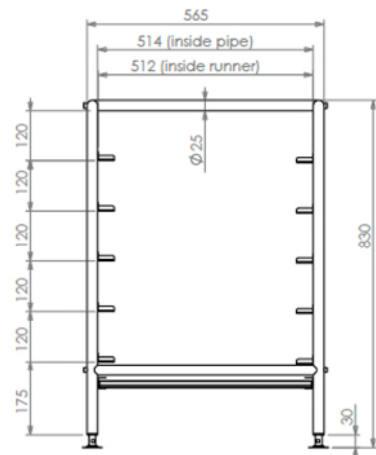

# SIMPLY STAINLESS

www.simplystainless.com

Modular sinks tables and shelves

SPECIFICATION	
Runners	Fully height adjustable (40mm increments) 1.2mm gauge, high quality stainless steel, no. 4 finish
Frames	25 x 25 x 1.2 stainless steel tube
Shelf	1.2mm gauge, removeable shelf

SPECIFICATION	
Runners	1.2mm gauge, high quality stainless steel, no. 4 finish
Frames	25 x 25 x 1.2 stainless steel tube
Shelf	1.2mm gauge, removeable shelf

36	Cassettes	
	Product Code	Dimensions
	36.GR Glass Rack Stand	418mm x 488mm x 830mm
	36. DBS Dishwash Basket Stand	565mm x 565mm x 830mm