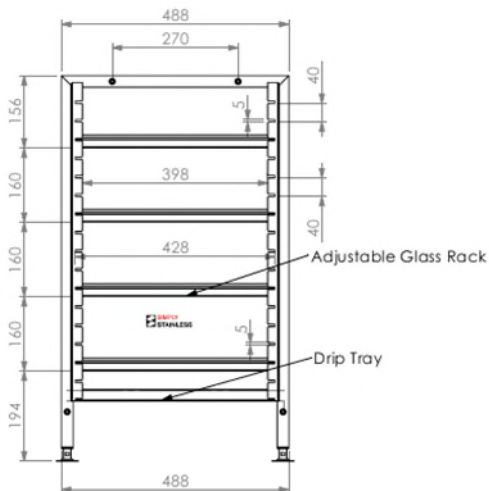

# SIMPLY STAINLESS

www.simplystainless.com

Modular sinks tables and shelves

SPECIFICATION	
Runners	Fully height adjustable (40mm increments) 1.2mm gauge, high quality stainless steel, no. 4 finish
Frames	25 x 25 x 1.2 stainless steel tube
Shelf	1.2mm gauge, removeable shelf

SPECIFICATION	
Runners	1.2mm gauge, high quality stainless steel, no. 4 finish
Frames	25 x 25 x 1.2 stainless steel tube
Shelf	1.2mm gauge, removeable shelf

36	Cassettes	
	Product Code	Dimensions
	36.GR Glass Rack Stand	418mm x 488mm x 830mm
	36. DBS Dishwash Basket Stand	565mm x 565mm x 830mm