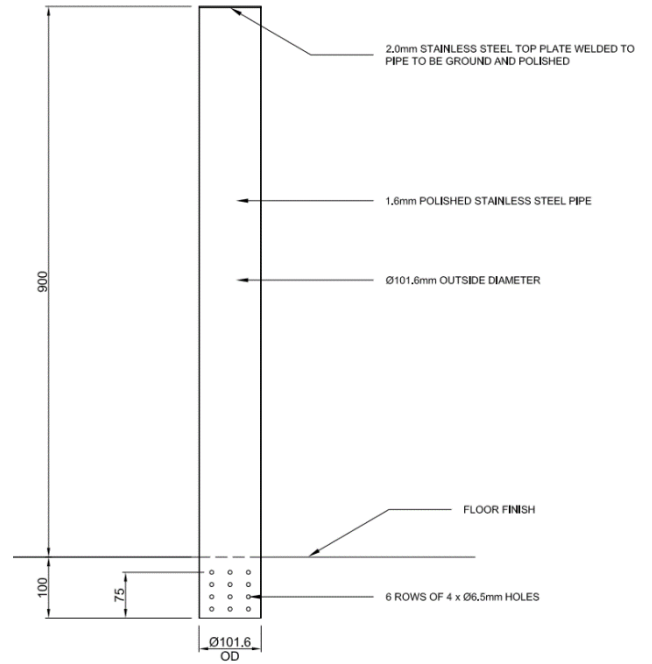

# SIMPLY STAINLESS

www.simplystainless.com

Modular sinks tables and shelves

SPECIFICATION	
Bollard	101.6mm Outside Diam, Full polished stainless steel pipe, 1.6mm gauge

33	STAINLESS STEEL BOLLARD	
	Product Code	Dimensions
	33.SSB	1000mm x 100mm Diam.