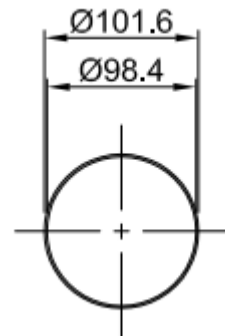

# SIMPLY STAINLESS

www.simplystainless.com

Modular sinks tables and shelves

SPECIFICATION	
Bollard	101.6mm Outside Diam, Full polished stainless steel pipe, 1.6mm gauge

33	STAINLESS STEEL BOLLARD	
	Product Code	Dimensions
	33.SSB	1000mm x 100mm Diam.