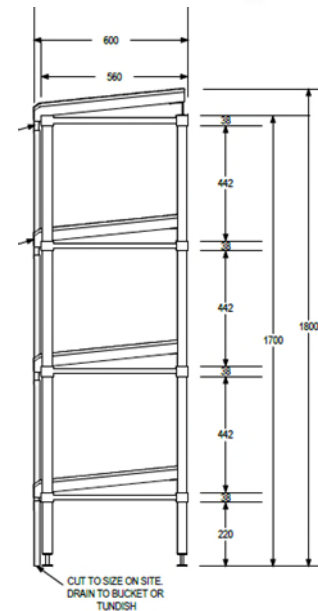

# SIMPLY STAINLESS

www.simplystainless.com

Modular sinks tables and shelves

SPECIFICATION	
Frames	38mm stainless tube, stainless disc feet
Shelves	1.2mm gauge
Feet	Stainless Steel disc feet, welded stainless insert

SPECIFICATION	
Frames	38mm stainless tube, stainless disc feet, plastic drainage tube, spigot and gutter
Shelves	1.2mm gauge

17	4 TIER SHELVING AND DEFROST RACK	
	Product Code	Dimensions
	17-0900 (to 1500)	900mm x 525mm x 1800mm
	17-DF-0900 (to 1200)	900mm x 600mm x 1800mm