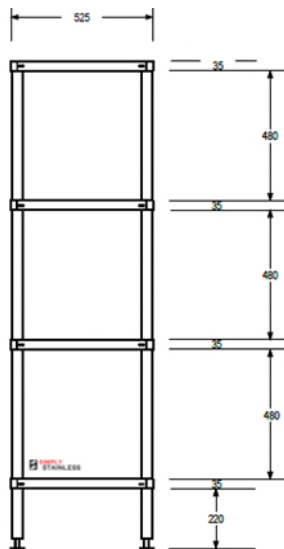

# SIMPLY STAINLESS

www.simplystainless.com

Modular sinks tables and shelves

SPECIFICATION	
Frames	38mm stainless tube, stainless disc feet
Shelves	1.2mm gauge
Feet	Stainless Steel disc feet, welded stainless insert

SPECIFICATION	
Frames	38mm stainless tube, stainless disc feet, plastic drainage tube, spigot and gutter
Shelves	1.2mm gauge

17	4 TIER SHELVING AND DEFROST RACK	
	Product Code	Dimensions
	17-0900 (to 1500)	900mm x 525mm x 1800mm
	17-DF-0900 (to 1200)	900mm x 600mm x 1800mm