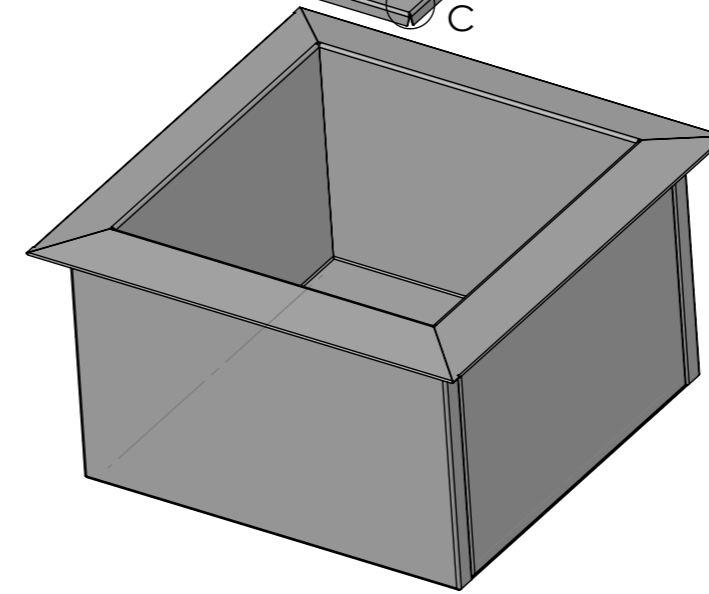

DETAIL C

SECTION A-A

DETAIL B

41-IWS

SIMPLY STAINLESS

www.simplystainless.com
Modular Sinks Tables and Shelving
COPYRIGHT © 2019

This drawing is the property of CI GROUP PTY LTD. Tradings as SIMPLY STAINLESS and it may not be copied, reproduced or modified in whole or in part without prior written permission of CI GROUP PTY LTD. SIMPLY STAINLESS reserves the right to change specification and design without notice.

41-IWS
ICE WELL SMALL

SCALE : 1:20

CONSTRUCTION NOTES :

1. MADE FROM 1.2mm STAINLESS STEEL.