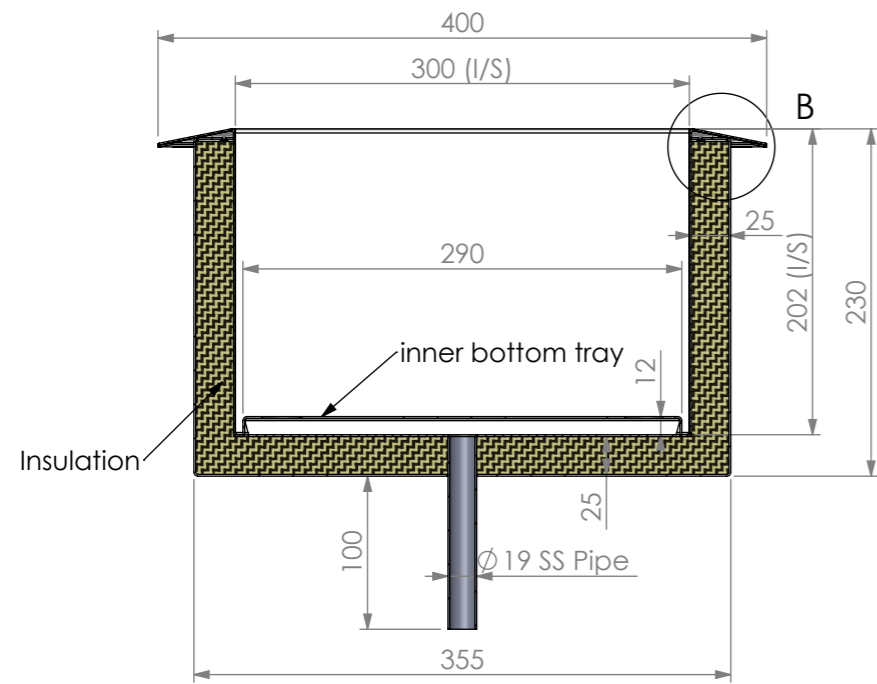

DETAIL C

SECTION A-A

DETAIL B

41-IWS

SIMPLY STAINLESS

www.simplystainless.com
Modular Sinks Tables and Shelving
COPYRIGHT © 2019

This drawing is the property of CI GROUP PTY LTD. Tradings as SIMPLY STAINLESS and it may not be copied, reproduced or modified in whole or in part without prior written permission of CI GROUP PTY LTD. SIMPLY STAINLESS reserves the right to change specification and design without notice.

41-IWS
ICE WELL SMALL

SCALE : 1:20

CONSTRUCTION NOTES :

1. MADE FROM 1.2mm STAINLESS STEEL.