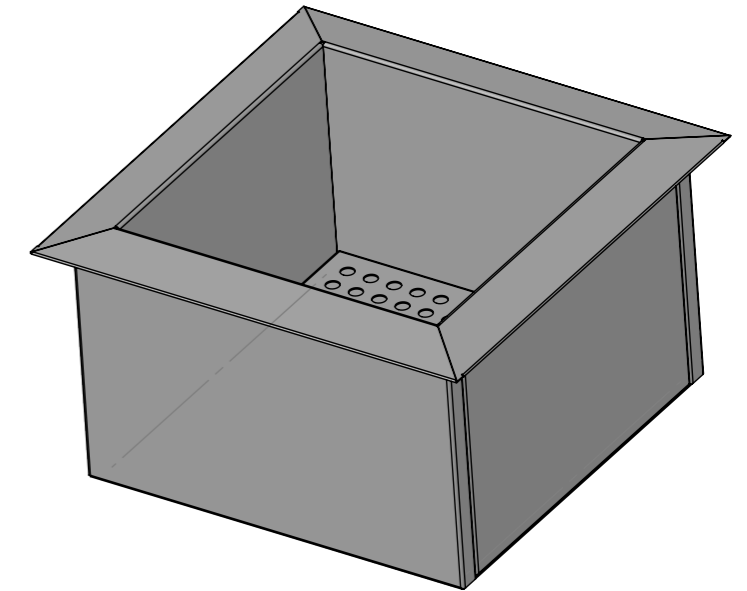

DETAIL C

SECTION A-A

DETAIL B

41-IWS

SIMPLY STAINLESS

www.simplystainless.com
Modular Sinks Tables and Shelving
COPYRIGHT © 2019

This drawing is the property of CI GROUP PTY LTD. Tradings as SIMPLY STAINLESS and it may not be copied, reproduced or modified in whole or in part without prior written permission of CI GROUP PTY LTD. SIMPLY STAINLESS reserves the right to change specification and design without notice.

41-IWS
ICE WELL SMALL

SCALE : 1:20

CONSTRUCTION NOTES :

1. MADE FROM 1.2mm STAINLESS STEEL.