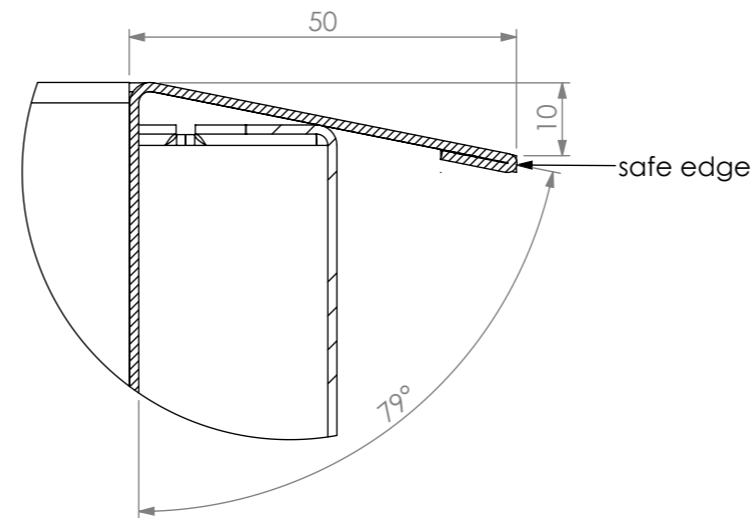

DETAIL C

SECTION A-A

DETAIL B

41-IWS

SIMPLY STAINLESS

www.simplystainless.com
Modular Sinks Tables and Shelving
COPYRIGHT © 2019

This drawing is the property of CI GROUP PTY LTD. Tradings as SIMPLY STAINLESS and it may not be copied, reproduced or modified in whole or in part without prior written permission of CI GROUP PTY LTD. SIMPLY STAINLESS reserves the right to change specification and design without notice.

41-IWS
ICE WELL SMALL

SCALE : 1:20

CONSTRUCTION NOTES :

1. MADE FROM 1.2mm STAINLESS STEEL.