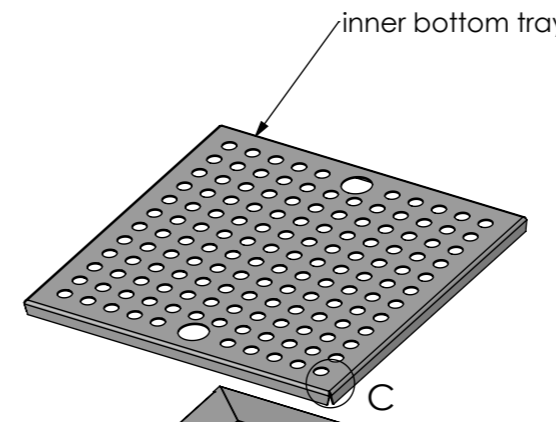

DETAIL C

SECTION A-A

DETAIL B

41-IWS

SIMPLY STAINLESS

www.simplystainless.com
Modular Sinks Tables and Shelving
COPYRIGHT © 2019

This drawing is the property of CI GROUP PTY LTD. Tradings as SIMPLY STAINLESS and it may not be copied, reproduced or modified in whole or in part without prior written permission of CI GROUP PTY LTD. SIMPLY STAINLESS reserves the right to change specification and design without notice.

41-IWS
ICE WELL SMALL

SCALE : 1:20

CONSTRUCTION NOTES :

1. MADE FROM 1.2mm STAINLESS STEEL.