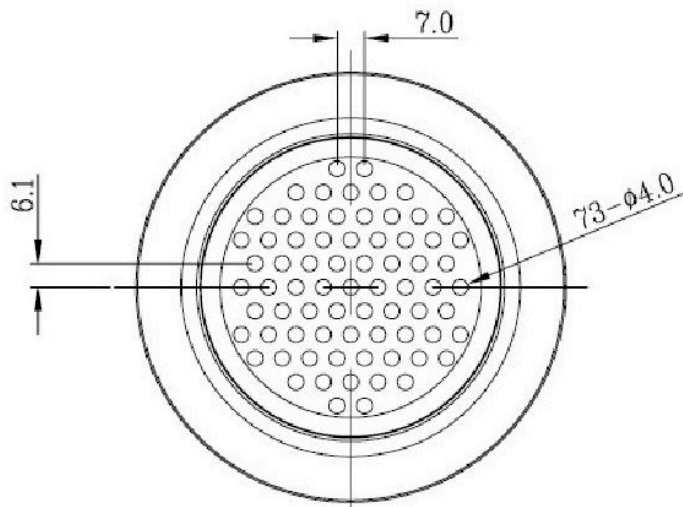

FRONT ELEVATION

PLAN

SECTION VIEW

SECTION VIEW

SIMPLY STAINLESS

www.simplystainless.com
Modular Sinks Tables and Shelving

COPYRIGHT © 2015

This drawing is the property of CI GROUP PTY LTD. Tradings as SIMPLY STAINLESS and It may not be copied, reproduced or modified in whole or in part without prior written permission of CI GROUP PTY LTD. SIMPLY STAINLESS reserves the right to change specification and design without notice.