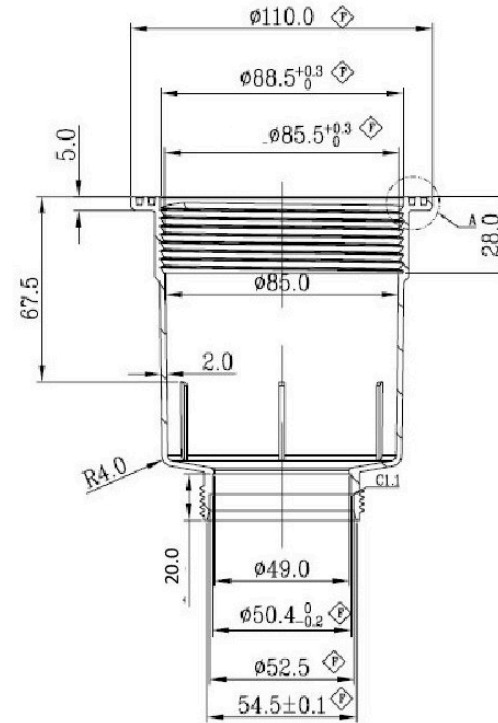

FRONT ELEVATION

PLAN

SECTION VIEW

SECTION VIEW

SIMPLY STAINLESS

www.simplystainless.com
Modular Sinks Tables and Shelving

COPYRIGHT © 2015

This drawing is the property of CI GROUP PTY LTD. Tradings as SIMPLY STAINLESS and It may not be copied, reproduced or modified in whole or in part without prior written permission of CI GROUP PTY LTD. SIMPLY STAINLESS reserves the right to change specification and design without notice.