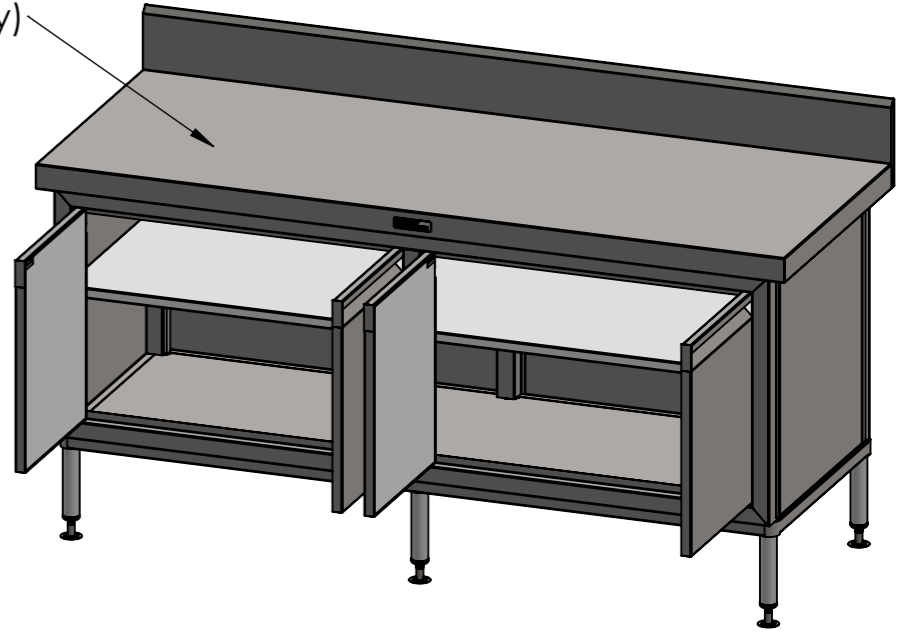

02-7-1800 & 32-DPK-7-1800
(not included, illustration only)

PLAN

FRONT ELEVATION

SIDE ELEVATION

COPYRIGHT © 2023

This drawing is the property of CI GROUP PTY LTD. Tradings as SIMPLY STAINLESS and It may not be copied, reproduced or modified in whole or in part without prior written permission of CI GROUP PTY LTD. SIMPLY STAINLESS reserves the right to change specification and design without notice.

**32-DPK-MS-7-1800
DOOR PANEL KIT MID SHELF**

SIZE: A3

SCALE: 1:10

CONSTRUCTION NOTES :

1. MADE FROM 1.2mm STAINLESS STEEL.
2. TO SUIT 700 SERIES 1800mm(L) DPK.

32-DPK-MS-7-1800