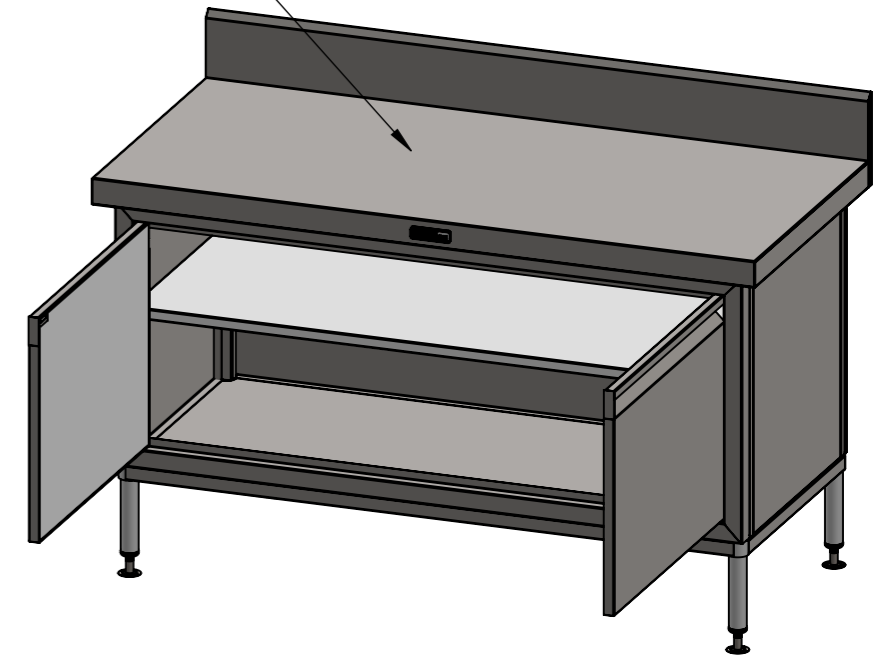

02-7-1500 & 32-DPK-7-1500
(not included, illustration only)

PLAN

FRONT ELEVATION

SIDE ELEVATION

COPYRIGHT © 2023

This drawing is the property of CI GROUP PTY LTD. Tradings as SIMPLY STAINLESS and It may not be copied, reproduced or modified in whole or in part without prior written permission of CI GROUP PTY LTD. SIMPLY STAINLESS reserves the right to change specification and design without notice.

**32-DPK-MS-7-1500
DOOR PANEL KIT MID SHELF**

SIZE: A3

SCALE: 1:10

CONSTRUCTION NOTES :

1. MADE FROM 1.2mm STAINLESS STEEL.
2. TO SUIT 700 SERIES 1500mm(L) DPK.

32-DPK-MS-7-1500