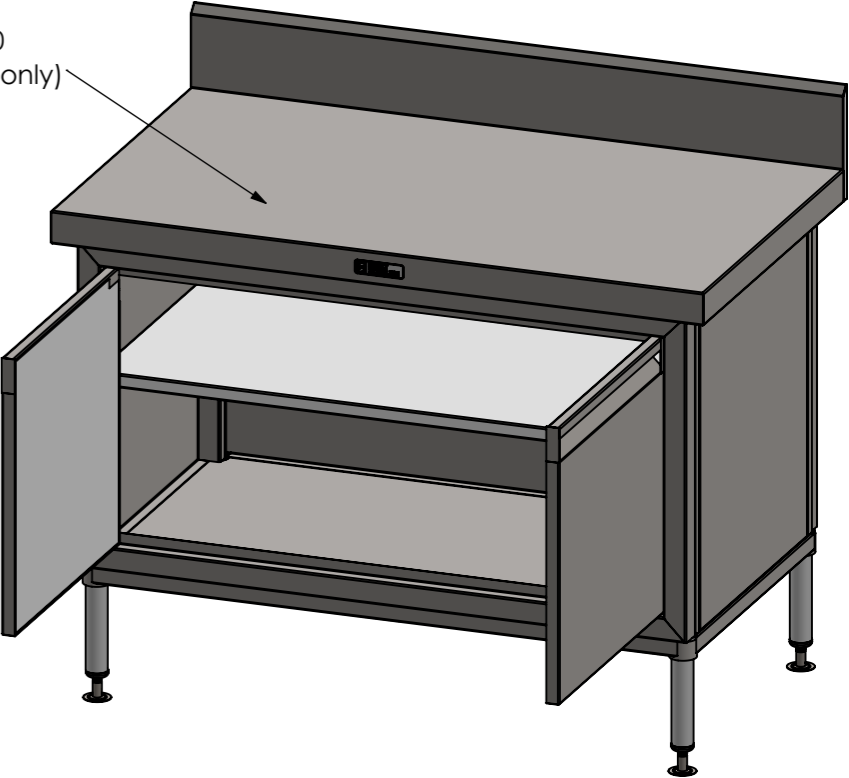

02-7-1200 & 32-DPK-7-1200
(not included, illustration only)

PLAN

FRONT ELEVATION

SIDE ELEVATION

COPYRIGHT © 2023
This drawing is the property of CI GROUP PTY LTD. Tradings as SIMPLY STAINLESS and It may not be copied, reproduced or modified in whole or in part without prior written permission of CI GROUP PTY LTD. SIMPLY STAINLESS reserves the right to change specification and design without notice.

**32-DPK-MS-7-1200
DOOR PANEL KIT MID SHELF**

SIZE: A3

SCALE: 1:8

CONSTRUCTION NOTES :

- 1. MADE FROM 1.2mm STAINLESS STEEL.
- 2. TO SUIT 700 SERIES 1200mm(L) DPK.

32-DPK-MS-7-1200