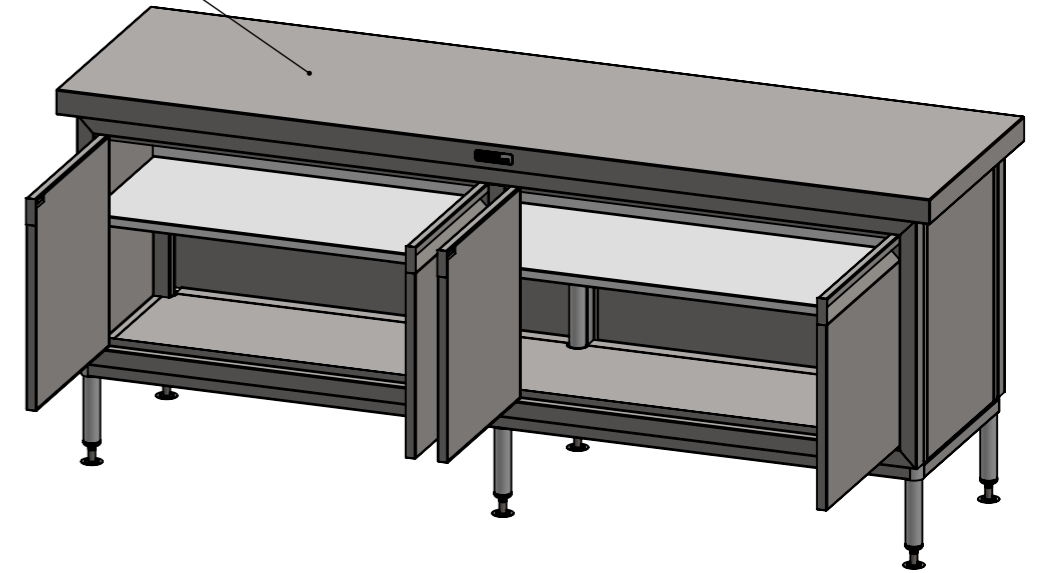

01-6-2100 & 32-DPK-6-2400
(not included, illustration only)

PLAN

FRONT ELEVATION

SIDE ELEVATION

COPYRIGHT © 2023
This drawing is the property of CI GROUP PTY LTD. Tradings as SIMPLY STAINLESS and It may not be copied, reproduced or modified in whole or in part without prior written permission of CI GROUP PTY LTD. SIMPLY STAINLESS reserves the right to change specification and design without notice.

**32-DPK-MS-6-2400
DOOR PANEL KIT MID SHELF**

SIZE: A3

SCALE: 1:12

CONSTRUCTION NOTES :

- 1. MADE FROM 1.2mm STAINLESS STEEL.
- 2. TO SUIT 600 SERIES 1800mm(L) DPK.

32-DPK-MS-6-2400