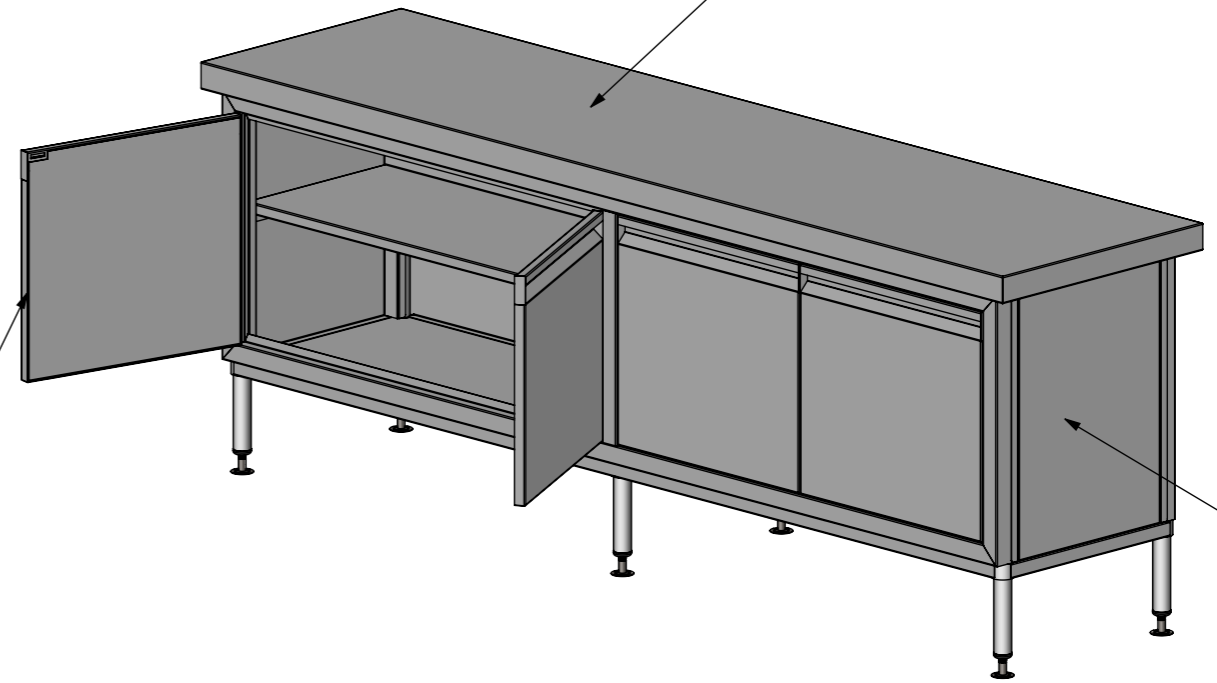

PLAN

FRONT ELEVATION

SIDE ELEVATION

32-DPK-2400  
(NOT INCLUDED)

BENCH  
(NOT INCLUDED)

32-DPK-6-EP  
(NOT INCLUDED)

**32-DPK-MS-6-2400**

Modular Sinks Tables and Shelving  
COPYRIGHT © 2021

**32-DPK-MS-6-2400  
MID SHELF**

SCALE : 1:12

CONSTRUCTION NOTES :

1. MADE FROM 1mm 201 STAINLESS STEEL.