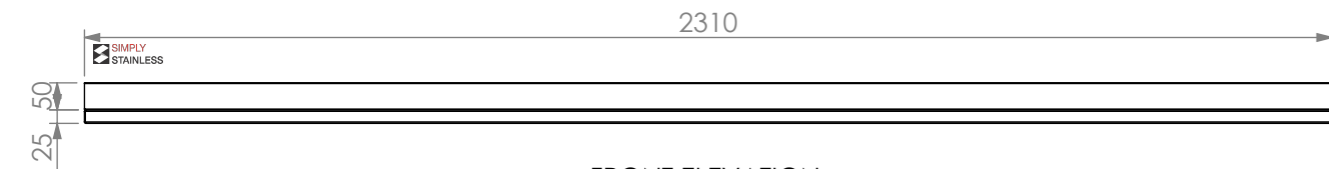

PLAN

FRONT ELEVATION

SIDE ELEVATION

32-DPK-2400  
(NOT INCLUDED)

BENCH  
(NOT INCLUDED)

32-DPK-6-EP  
(NOT INCLUDED)

**32-DPK-MS-6-2400**

Modular Sinks Tables and Shelving  
COPYRIGHT © 2021

**32-DPK-MS-6-2400  
MID SHELF**

SCALE : 1:12

CONSTRUCTION NOTES :

1. MADE FROM 1mm 201 STAINLESS STEEL.