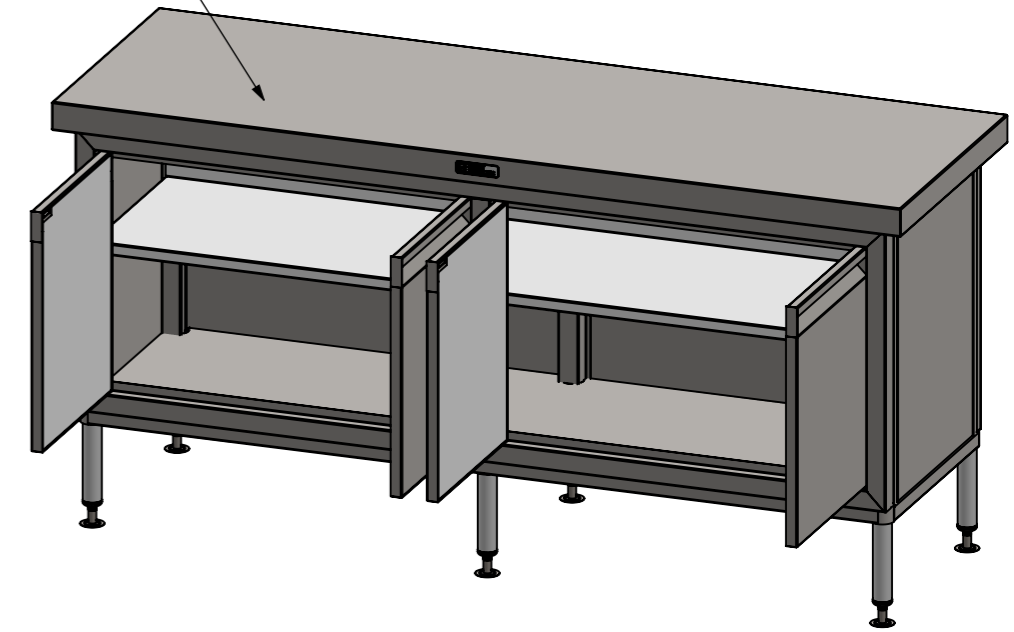

01-6-1800 & 32-DPK-6-1800
(not included, illustration only)

PLAN

FRONT ELEVATION

SIDE ELEVATION

COPYRIGHT © 2023

This drawing is the property of CI GROUP PTY LTD. Tradings as SIMPLY STAINLESS and It may not be copied, reproduced or modified in whole or in part without prior written permission of CI GROUP PTY LTD. SIMPLY STAINLESS reserves the right to change specification and design without notice.

**32-DPK-MS-6-1800
DOOR PANEL KIT MID SHELF**

SIZE: A3

SCALE: 1:10

CONSTRUCTION NOTES :

- 1. MADE FROM 1.2mm STAINLESS STEEL.
- 2. TO SUIT 600 SERIES 1800mm(L) DPK.

32-DPK-MS-6-1800