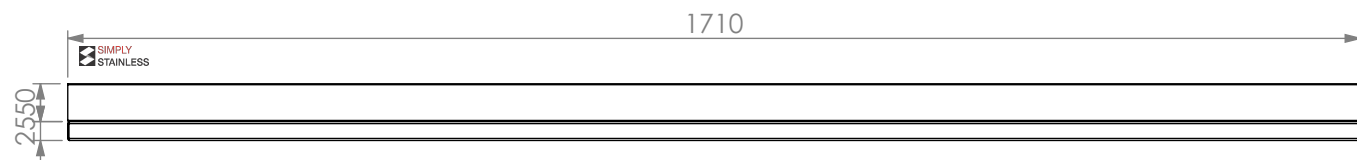

PLAN

FRONT ELEVATION

SIDE ELEVATION

32-DPK-1800  
(NOT INCLUDED)

BENCH  
(NOT INCLUDED)

32-DPK-6-EP  
(NOT INCLUDED)

**32-DPK-MS-6-1800**

Modular Sinks Tables and Shelving  
COPYRIGHT © 2021

**32-DPK-MS-6-1800  
MID SHELF**

SCALE : 1:10

**CONSTRUCTION NOTES :**

1. MADE FROM 1mm 201 STAINLESS STEEL.