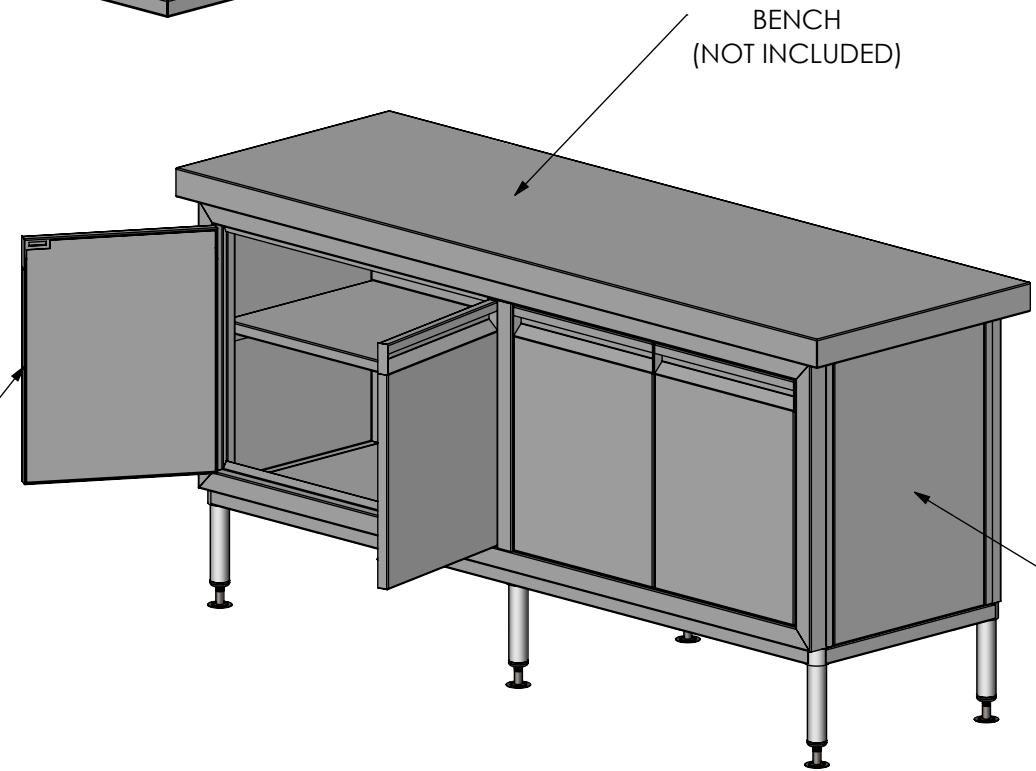

PLAN

FRONT ELEVATION

SIDE ELEVATION

32-DPK-1800  
(NOT INCLUDED)

BENCH  
(NOT INCLUDED)

32-DPK-6-EP  
(NOT INCLUDED)

**32-DPK-MS-6-1800**

Modular Sinks Tables and Shelving  
COPYRIGHT © 2021

**32-DPK-MS-6-1800  
MID SHELF**

SCALE : 1:10

**CONSTRUCTION NOTES :**

1. MADE FROM 1mm 201 STAINLESS STEEL.