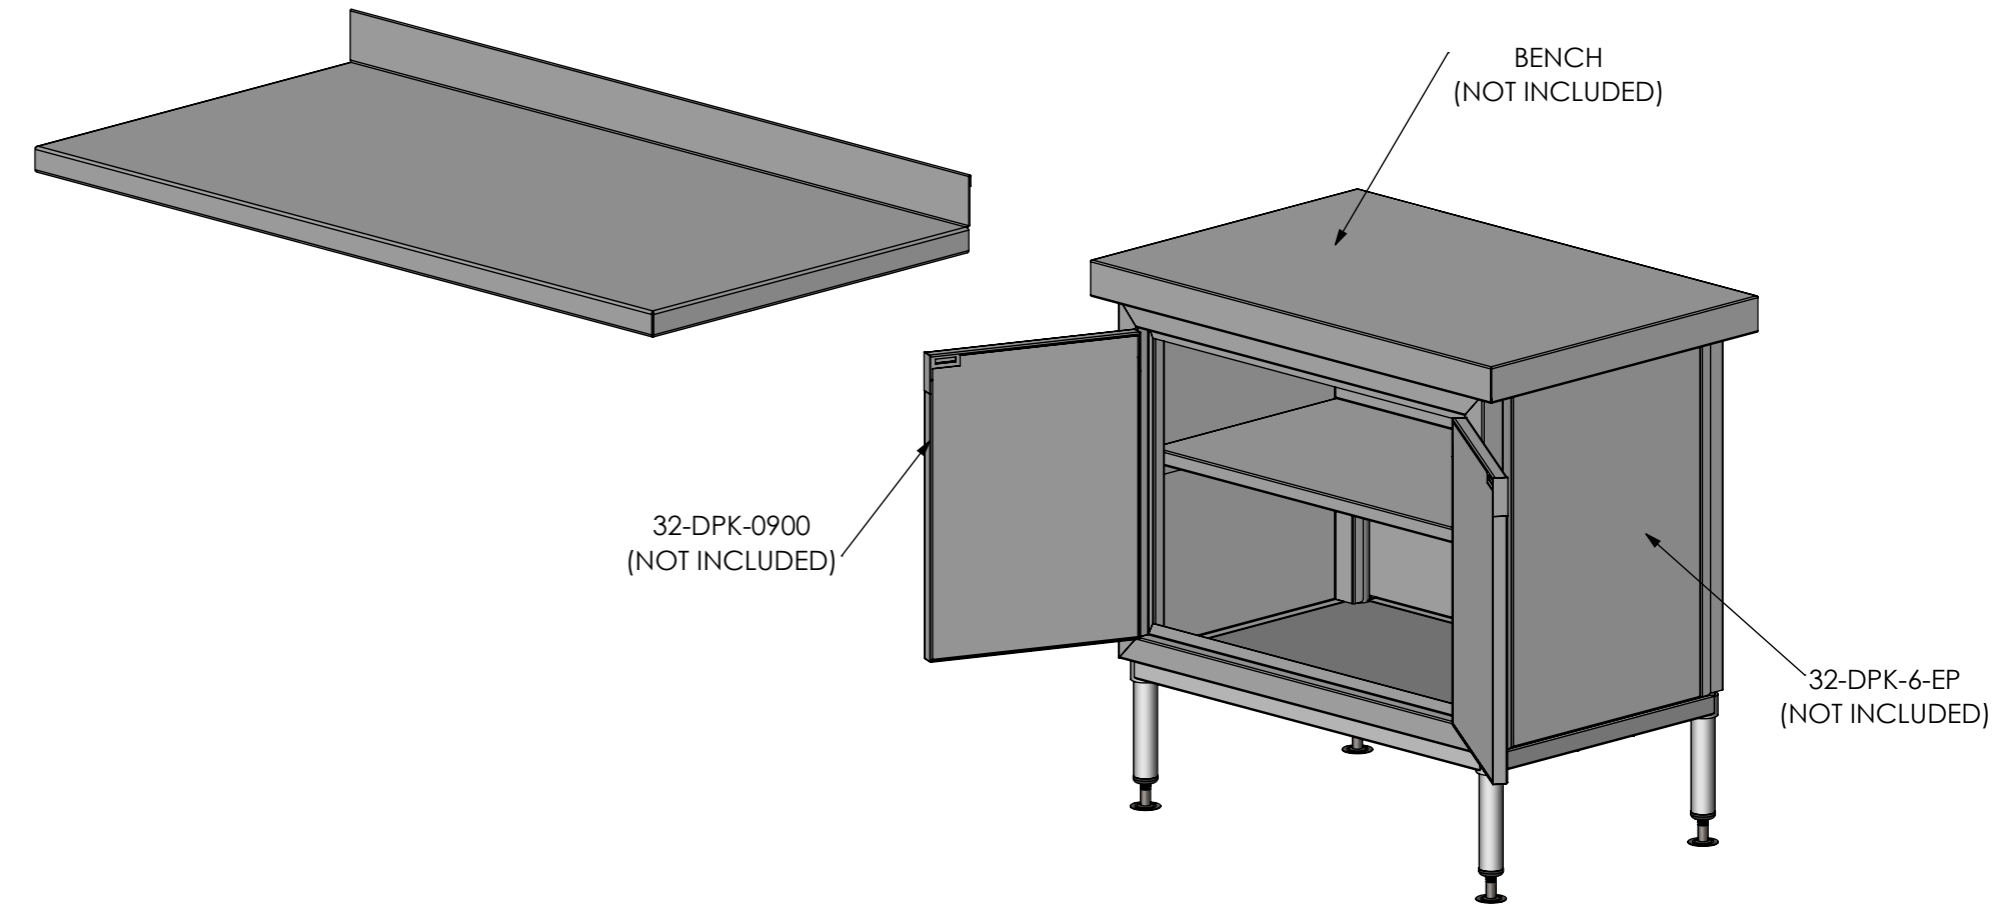

PLAN

FRONT ELEVATION

SIDE ELEVATION

**32-DPK-MS-6-0900**

  
 www.simplystainless.com  
 Modular Sinks Tables and Shelving  
 COPYRIGHT © 2021  
 This drawing is the property of CI GROUP PTY LTD. Tradings as SIMPLY STAINLESS and it may not be copied, reproduced or modified in whole or in part without prior written permission of CI GROUP PTY LTD. SIMPLY STAINLESS reserves the right to change specification and design without notice.

**32-DPK-MS-6-0900  
MID SHELF**

SCALE : 1:7

**CONSTRUCTION NOTES :**

1. MADE FROM 1mm 201 STAINLESS STEEL.