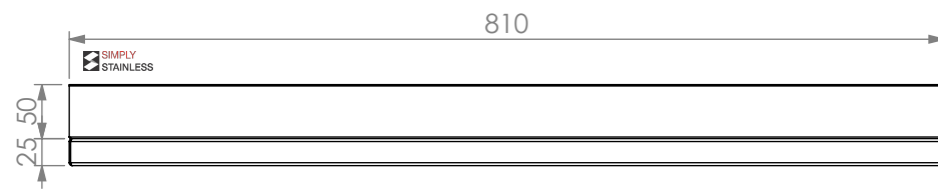

PLAN

FRONT ELEVATION

SIDE ELEVATION

**32-DPK-MS-6-0900**

  
 www.simplystainless.com  
 Modular Sinks Tables and Shelving  
 COPYRIGHT © 2021  
 This drawing is the property of CI GROUP PTY LTD. Tradings as SIMPLY STAINLESS and it may not be copied, reproduced or modified in whole or in part without prior written permission of CI GROUP PTY LTD. SIMPLY STAINLESS reserves the right to change specification and design without notice.

**32-DPK-MS-6-0900  
MID SHELF**

SCALE : 1:7

**CONSTRUCTION NOTES :**

1. MADE FROM 1mm 201 STAINLESS STEEL.