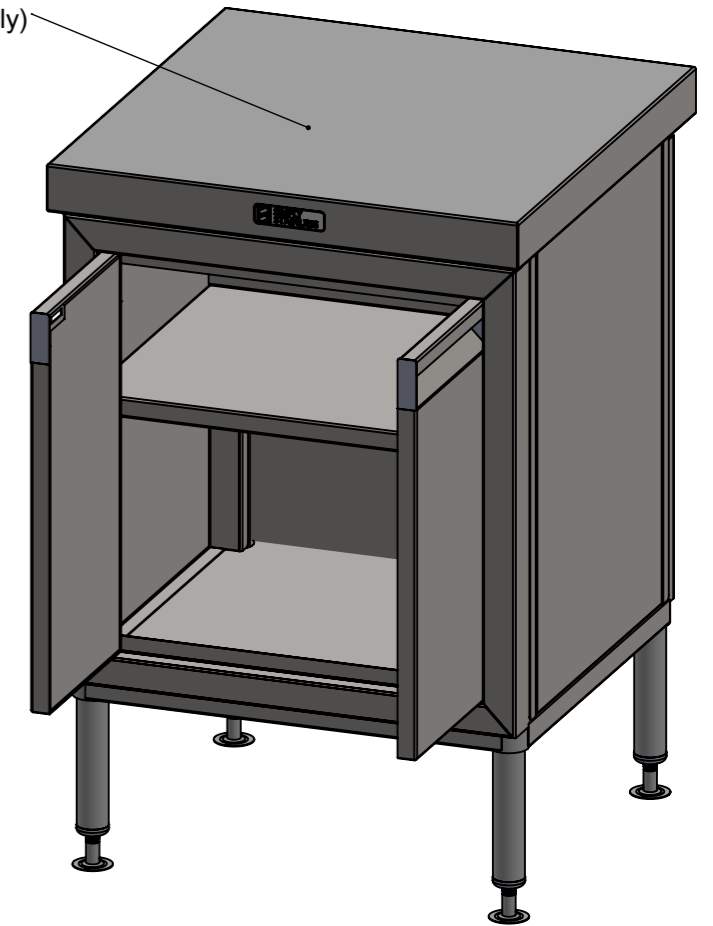

PLAN

FRONT ELEVATION

SIDE ELEVATION

01-6-0600 & 32-DPK-6-0600
(not included, illustration only)

COPYRIGHT © 2023

This drawing is the property of CI GROUP PTY LTD. Tradings as SIMPLY STAINLESS and It may not be copied, reproduced or modified in whole or in part without prior written permission of CI GROUP PTY LTD. SIMPLY STAINLESS reserves the right to change specification and design without notice.

32-DPK-MS-6-0600
DOOR PANEL KIT MID SHELF

SIZE: A3

SCALE: 1:5

CONSTRUCTION NOTES :

1. MADE FROM 1.2mm STAINLESS STEEL.
2. TO SUIT 600 SERIES 600mm(L) DPK.

32-DPK-MS-6-0600