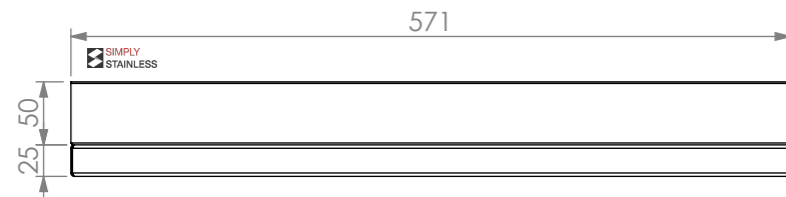

PLAN

FRONT ELEVATION

SIDE ELEVATION

32-DPK-MS-6-0600

 www.simplystainless.com
 Modular Sinks Tables and Shelving
 COPYRIGHT © 2021
 This drawing is the property of CI GROUP PTY LTD. Tradings as SIMPLY STAINLESS and it may not be copied, reproduced or modified in whole or in part without prior written permission of CI GROUP PTY LTD. SIMPLY STAINLESS reserves the right to change specification and design without notice.

32-DPK-MS-6-0600
MID SHELF

SCALE : 1:5

CONSTRUCTION NOTES :

1. MADE FROM 1mm 201 STAINLESS STEEL.