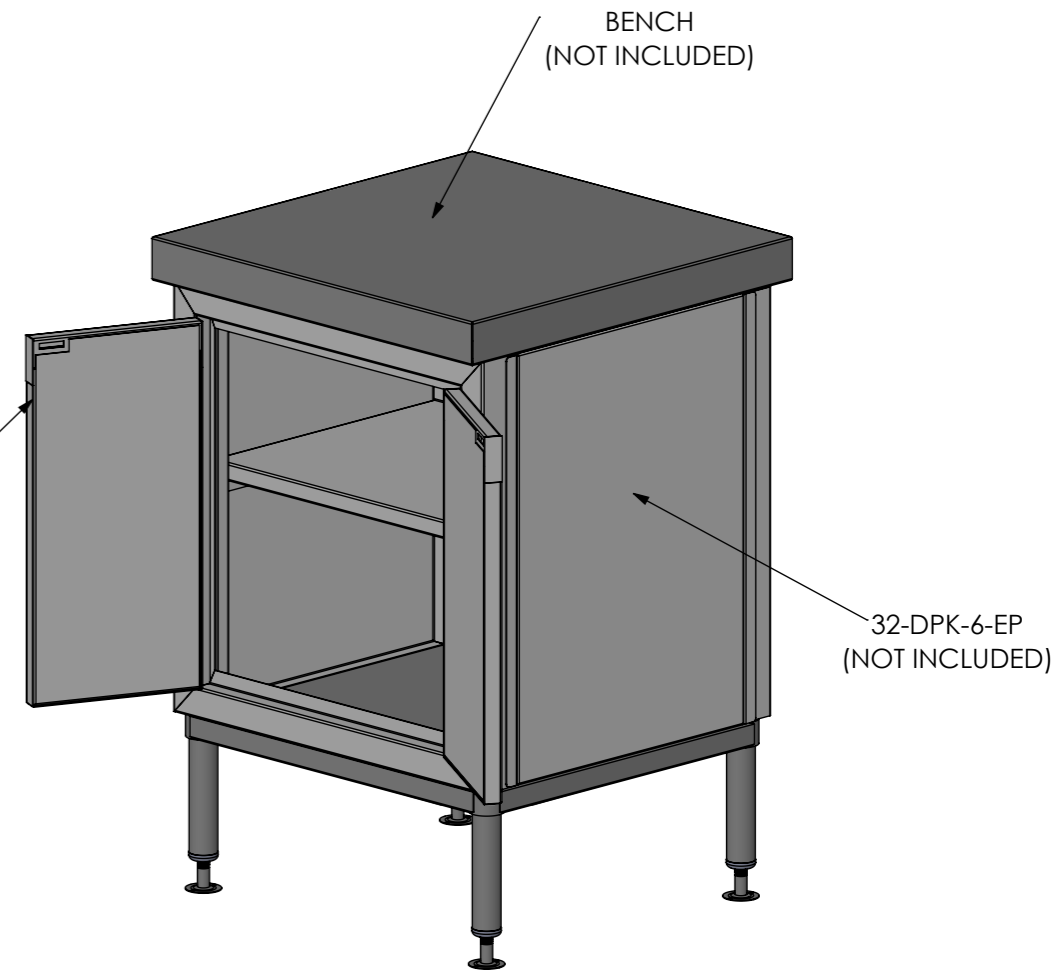

PLAN

FRONT ELEVATION

SIDE ELEVATION

32-DPK-MS-6-0600

 www.simplystainless.com
 Modular Sinks Tables and Shelving
 COPYRIGHT © 2021
 This drawing is the property of CI GROUP PTY LTD. Tradings as SIMPLY STAINLESS and it may not be copied, reproduced or modified in whole or in part without prior written permission of CI GROUP PTY LTD. SIMPLY STAINLESS reserves the right to change specification and design without notice.

32-DPK-MS-6-0600
MID SHELF

SCALE : 1:5

CONSTRUCTION NOTES :

1. MADE FROM 1mm 201 STAINLESS STEEL.