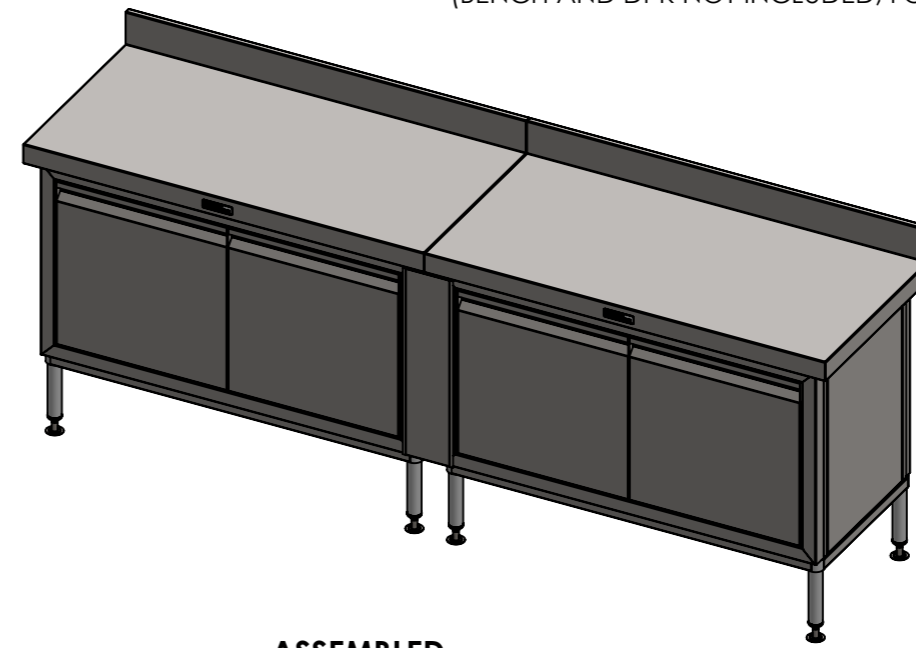

ASSEMBLY DETAILS
(BENCH AND DPK NOT INCLUDED, FOR ILLUSTRATION ONLY)

Modular Solutions for Kitchens & Bars
COPYRIGHT © 2024

This drawing is the property of CI GROUP PTY LTD. Tradings as SIMPLY STAINLESS and it may not be copied, reproduced or modified in whole or in part without prior written permission of CI GROUP PTY LTD. SIMPLY STAINLESS reserves the right to change specification and design without notice.

**32-DPK-IP
DPK INFILL PANEL**

SIZE: A3

SCALE: NTS

CONSTRUCTION NOTES:

1. MADE FROM 1.2mm STAINLESS STEEL .