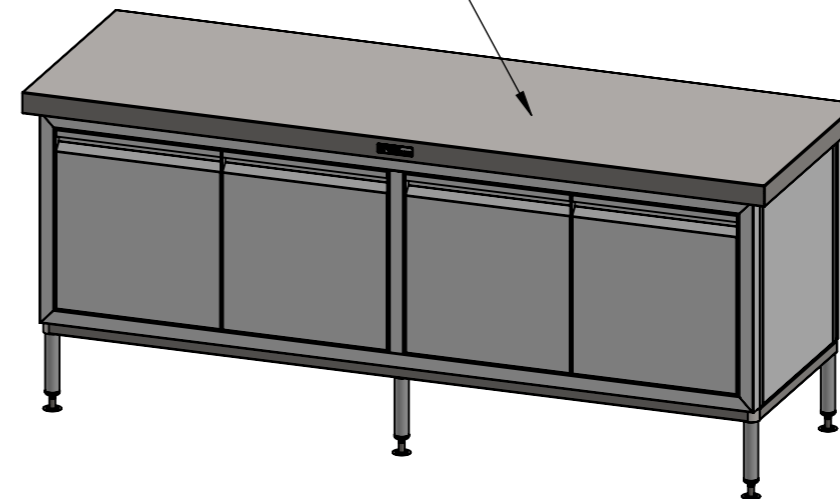

PLAN

FRONT ELEVATION

01-7-2100
(not included, illustration only)

SIDE ELEVATION

www.simplystainless.com
Modular Sinks Tables and Shelving
COPYRIGHT © 2021

This drawing is the property of CI GROUP PTY LTD. Tradings as SIMPLY STAINLESS and it may not be copied, reproduced or modified in whole or in part without prior written permission of CI GROUP PTY LTD. SIMPLY STAINLESS reserves the right to change specification and design without notice.

**32-DPK-7-2100
DOOR PANEL KIT**

SIZE: A3

SCALE : 1:15

CONSTRUCTION NOTES :

1. MADE FROM 1.2mm STAINLESS STEEL.

32-DPK-7-2100