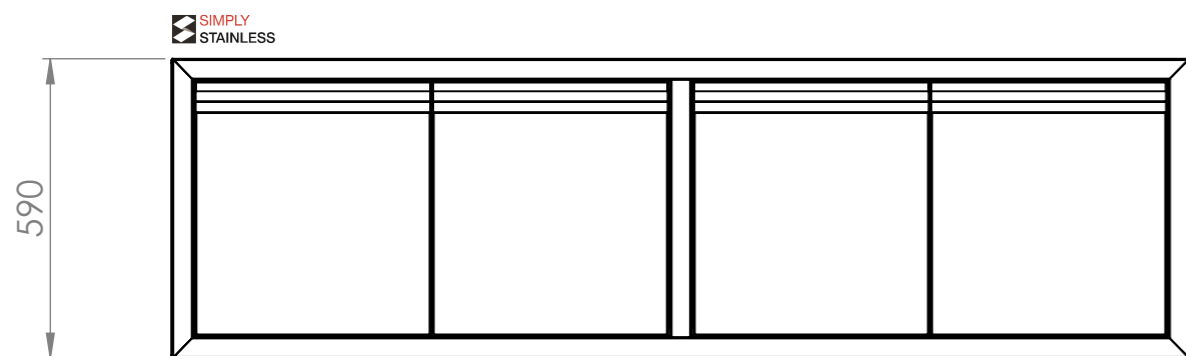

PLAN

FRONT ELEVATION

01-7-2100
(not included, illustration only)

SIDE ELEVATION

www.simplystainless.com
Modular Sinks Tables and Shelving
COPYRIGHT © 2021

This drawing is the property of CI GROUP PTY LTD. Tradings as SIMPLY STAINLESS and it may not be copied, reproduced or modified in whole or in part without prior written permission of CI GROUP PTY LTD. SIMPLY STAINLESS reserves the right to change specification and design without notice.

**32-DPK-7-2100
DOOR PANEL KIT**

SIZE: A3

SCALE : 1:15

CONSTRUCTION NOTES :

1. MADE FROM 1.2mm STAINLESS STEEL.

32-DPK-7-2100