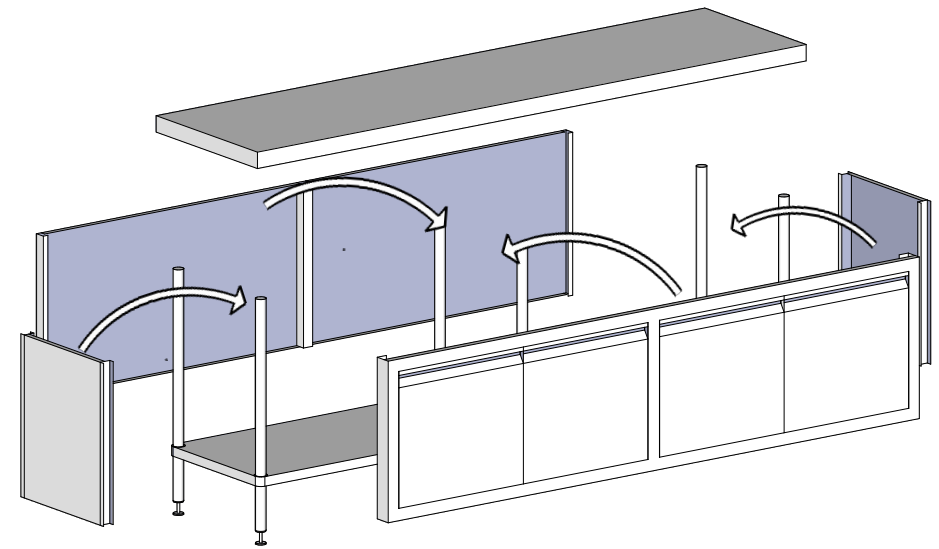

FRONT

ASSEMBLING ELEVATION

FULLY ASSEMBLED ELEVATION

  
[www.simplystainless.com](http://www.simplystainless.com)
  
 Modular Sinks Tables and Shelving

COPYRIGHT © 2017
   
 This drawing is the property of CI GROUP PTY LTD. Tradings as SIMPLY STAINLESS and It may not be copied, reproduced or modified in whole or in part without prior written permission of CI GROUP PTY LTD.

**32-DPK-2400 DOOR PANEL KIT**

SCALE: 1:20

CONSTRUCTION NOTES :

1. DOOR PANEL KIT MADE FROM 1.2mm STAINLESS STEEL.
2. BENCH NOT INCLUDED.