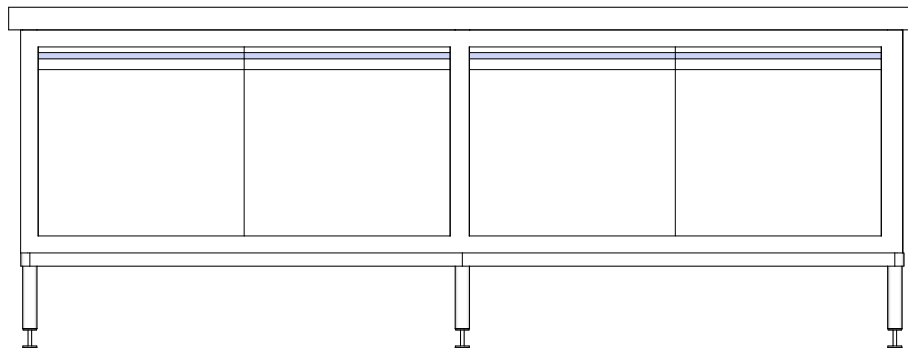

FRONT

ASSEMBLING ELEVATION

FULLY ASSEMBLED ELEVATION

  
[www.simplystainless.com](http://www.simplystainless.com)
  
 Modular Sinks Tables and Shelving

COPYRIGHT © 2017
   
 This drawing is the property of CI GROUP PTY LTD. Tradings as SIMPLY STAINLESS and It may not be copied, reproduced or modified in whole or in part without prior written permission of CI GROUP PTY LTD.

**32-DPK-2400 DOOR PANEL KIT**

SCALE: 1:20

CONSTRUCTION NOTES :

1. DOOR PANEL KIT MADE FROM 1.2mm STAINLESS STEEL.
2. BENCH NOT INCLUDED.