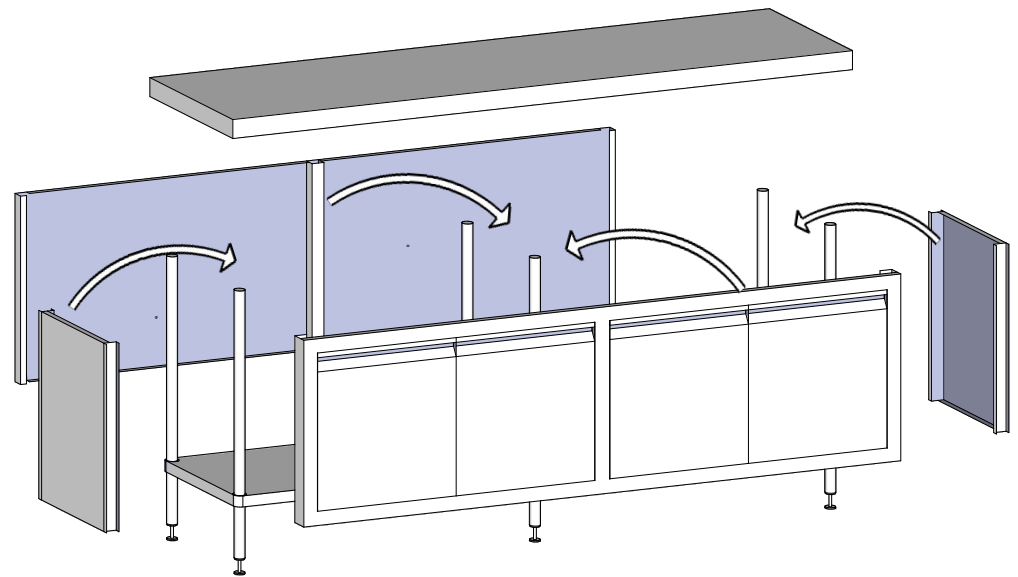

FRONT

ASSEMBLING ELEVATION

FULLY ASSEMBLED ELEVATION

SIMPLY STAINLESS
 www.simplystainless.com
 Modular Sinks Tables and Shelving

COPYRIGHT © 2017

This drawing is the property of CI GROUP PTY LTD. Tradings as SIMPLY STAINLESS and It may not be copied, reproduced or modified in whole or in part without prior written permission of CI GROUP PTY LTD.

32-DPK-2100 DOOR PANEL KIT

SCALE: 1:20

CONSTRUCTION NOTES :

1. DOOR PANEL KIT MADE FROM 1.2mm STAINLESS STEEL.
2. BENCH NOT INCLUDED.