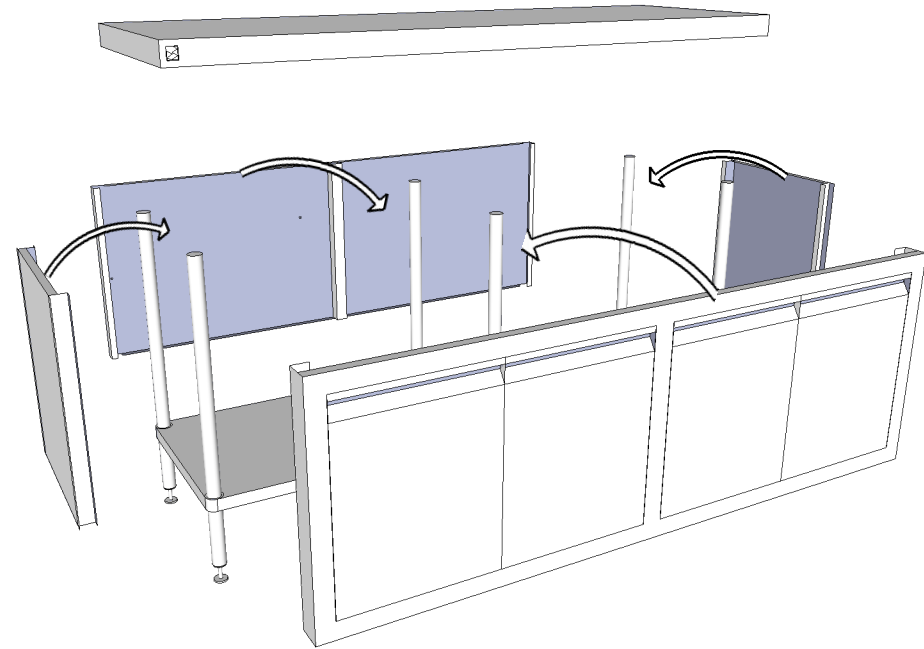

FRONT

FULLY ASSEMBLED  
ELEVATION

ASSEMBLING ELEVATION

**SIMPLY STAINLESS**  
 www.simplystainless.com  
 Modular Sinks Tables and Shelving  
 COPYRIGHT © 2017  
 This drawing is the property of CI GROUP PTY LTD. Tradings as SIMPLY STAINLESS and It may not be copied, reproduced or modified in whole or in part without prior written permission of CI GROUP PTY LTD.

**32-DPK-1800 DOOR PANEL KIT**

SCALE: 1:20

CONSTRUCTION NOTES :

1. DOOR PANEL KIT MADE FROM 1.2mm STAINLESS STEEL.
2. BENCH NOT INCLUDED.