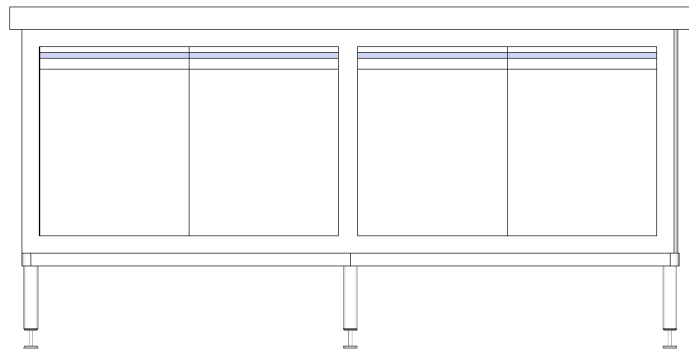

FRONT

FULLY ASSEMBLED  
ELEVATION

ASSEMBLING ELEVATION

**SIMPLY STAINLESS**  
 www.simplystainless.com  
 Modular Sinks Tables and Shelving  
 COPYRIGHT © 2017  
 This drawing is the property of CI GROUP PTY LTD. Tradings as SIMPLY STAINLESS and It may not be copied, reproduced or modified in whole or in part without prior written permission of CI GROUP PTY LTD.

**32-DPK-1800 DOOR PANEL KIT**

SCALE: 1:20

CONSTRUCTION NOTES :

1. DOOR PANEL KIT MADE FROM 1.2mm STAINLESS STEEL.
2. BENCH NOT INCLUDED.