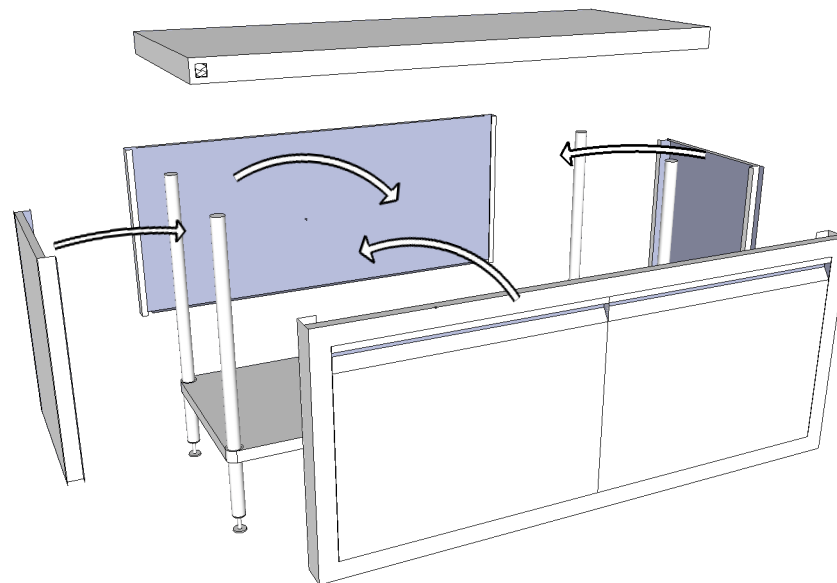

FRONT

FULLY ASSEMBLED
ELEVATION

ASSEMBLING ELEVATION

SIMPLY STAINLESS
 www.simplystainless.com
 Modular Shelves Tables and Shelving

COPYRIGHT © 2017
 This drawing is the property of CI GROUP PTY LTD. Tradings as SIMPLY STAINLESS and It may not be copied, reproduced or modified in whole or in part without prior written permission of CI GROUP PTY LTD.

32-DPK-1500 DOOR PANEL KIT

SCALE: 1:20

CONSTRUCTION NOTES :

1. DOOR PANEL KIT MADE FROM 1.2mm STAINLESS STEEL.
2. BENCH NOT INCLUDED.