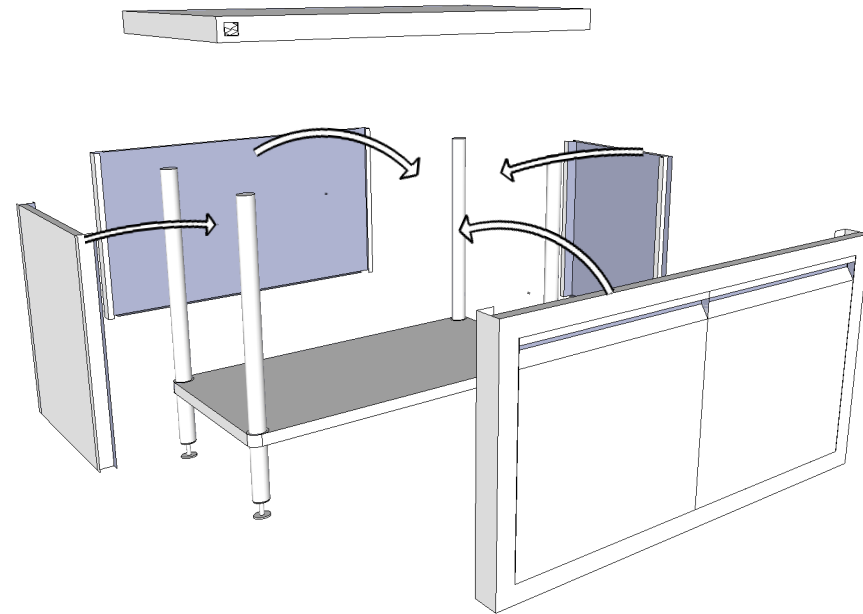

FRONT

ASSEMBLING ELEVATION

FULLY ASSEMBLED
ELEVATION

www.simplystainless.com

 Modular Sinks Tables and Shelving

COPYRIGHT © 2017

This drawing is the property of CI GROUP PTY LTD. Tradings as SIMPLY STAINLESS and It may not be copied, reproduced or modified in whole or in part without prior written permission of CI GROUP PTY LTD.

32-DPK-1200 DOOR PANEL KIT

SCALE: 1:20

CONSTRUCTION NOTES :

1. DOOR PANEL KIT MADE FROM 1.2mm STAINLESS STEEL.
2. BENCH NOT INCLUDED.