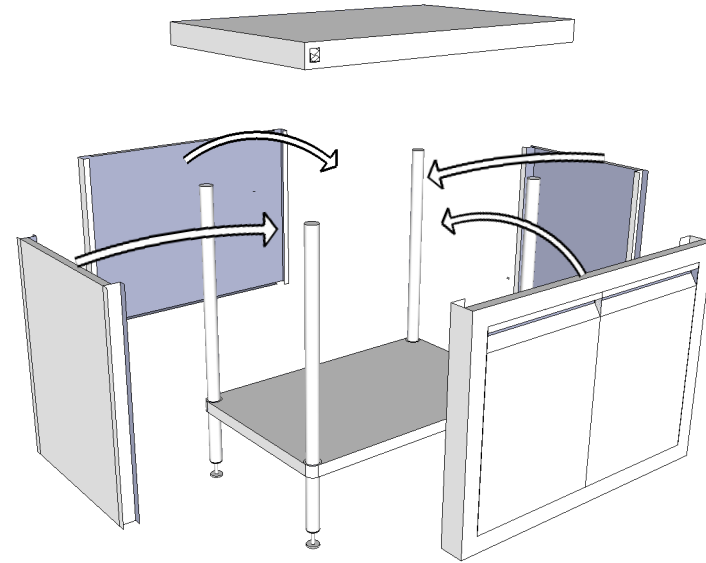

FRONT

FULLY ASSEMBLED
ELEVATION

ASSEMBLING ELEVATION

SIMPLY STAINLESS
 www.simplystainless.com
 Modular Sinks Tables and Shelving
 COPYRIGHT © 2017
 This drawing is the property of CI GROUP PTY LTD. Tradings as SIMPLY STAINLESS and It may not be copied, reproduced or modified in whole or in part without prior written permission of CI GROUP PTY LTD.

32-DPK-0900 DOOR PANEL KIT

SCALE: 1:20

CONSTRUCTION NOTES :

1. DOOR PANEL KIT MADE FROM 1.2mm STAINLESS STEEL.
2. BENCH NOT INCLUDED.