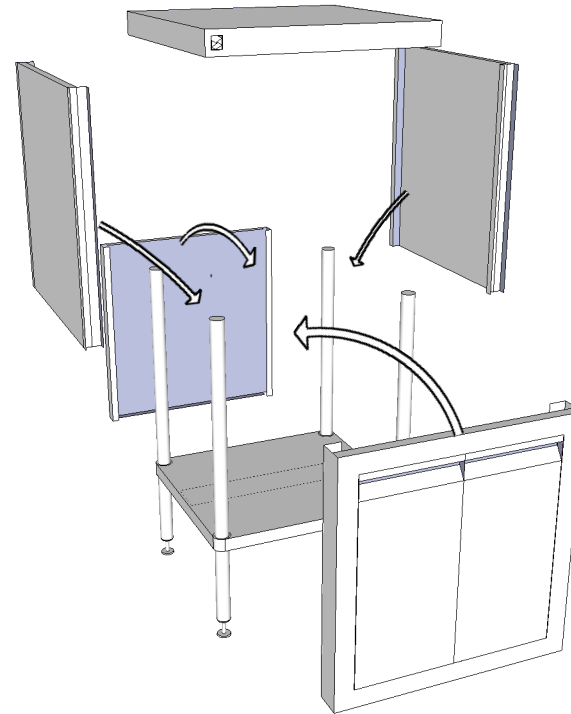

FRONT

FULLY ASSEMBLED
ELEVATION

ASSEMBLING ELEVATION

COPYRIGHT © 2017

This drawing is the property of CI GROUP PTY LTD. Tradings as SIMPLY STAINLESS and It may not be copied, reproduced or modified in whole or in part without prior written permission of CI GROUP PTY LTD.

32-DPK-0600 DOOR PANEL KIT

SCALE: 1:20

CONSTRUCTION NOTES :

1. DOOR PANEL KIT MADE FROM 1.2mm STAINLESS STEEL.
2. BENCH NOT INCLUDED.