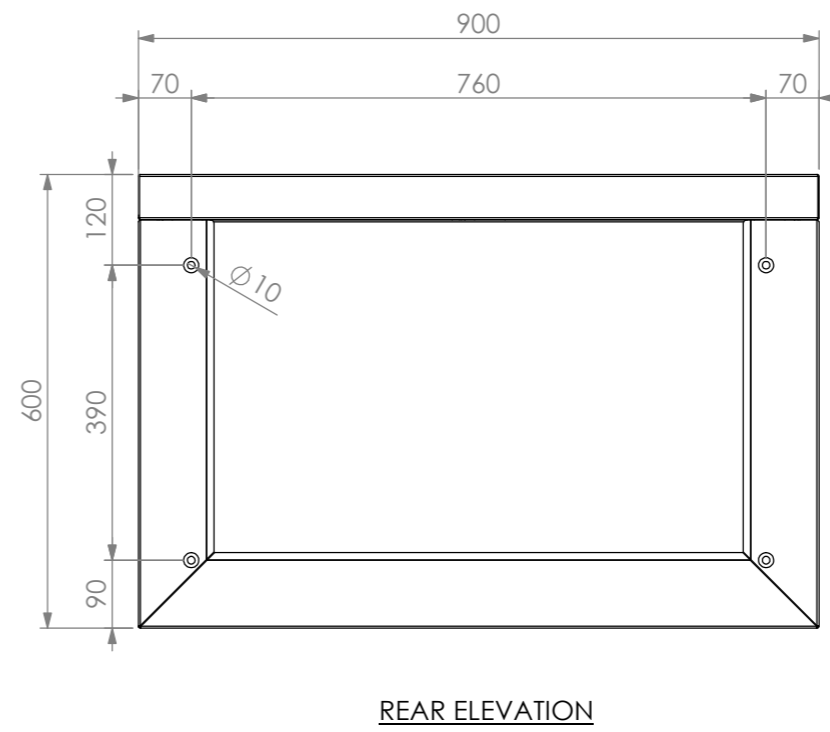

SIMPLY STAINLESS
www.simplystainless.com

Modular Sinks Tables and Shelving

COPYRIGHT © 2020

This drawing is the property of CI GROUP PTY LTD. Tradings as SIMPLY STAINLESS and It may not be copied, reproduced or modified in whole or in part without prior written permission of CI GROUP PTY LTD. SIMPLY STAINLESS reserves the right to change specification and design without notice.

29-WC-0900 WALL CUPBOARD

SCALE : 1:15

CONSTRUCTION NOTES :

1. TOPS & SIDES MADE FROM 1.2mm STAINLESS STEEL.
2. MIDSHELF MADE FROM 1.2mm STAINLESS STEEL.