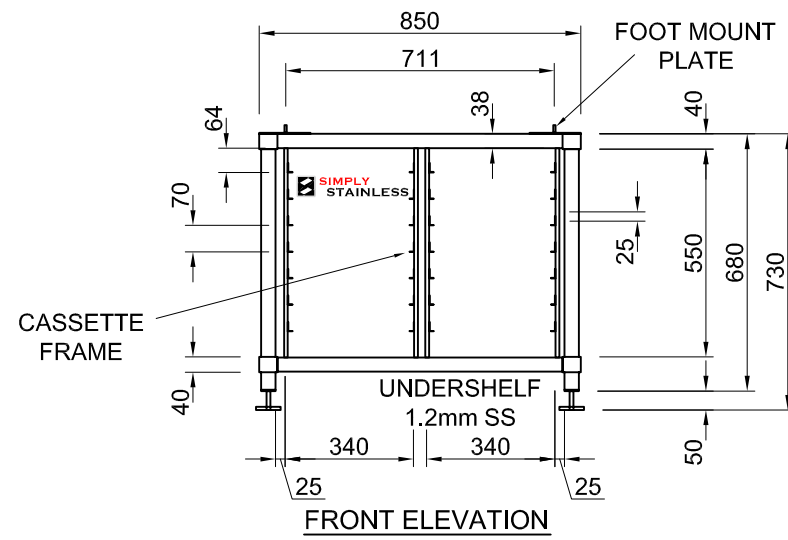

PLAN

FRONT ELEVATION

SIDE ELEVATION

27-RATIONAL STAND

SIMPLY STAINLESS
www.simplystainless.com
Modular Sinks Tables and Shelving

CI GROUP PTY LTD COPYRIGHT ©

This drawing is the property of CI GROUP PTY LTD trading as SIMPLY STAINLESS, and it may not be copied, reproduced or modified in whole or in part, without prior written permission of CI GROUP PTY LTD.

27-RATIONAL STAND

SCALE 1:20