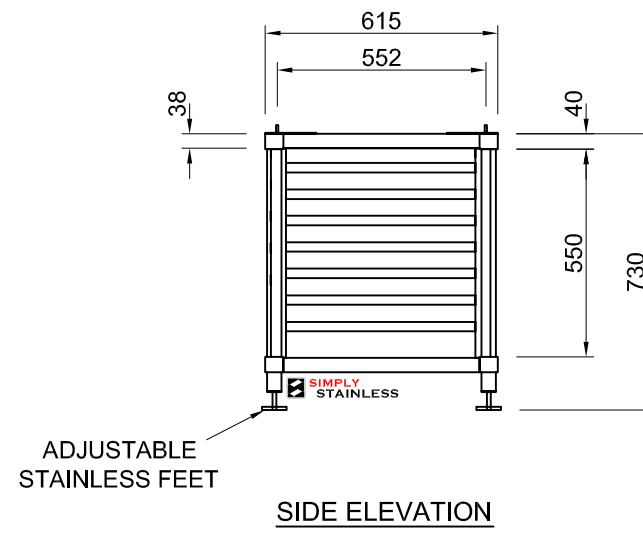

PLAN

FRONT ELEVATION

SIDE ELEVATION

27-RATIONAL STAND

SIMPLY STAINLESS
www.simplystainless.com
Modular Sinks Tables and Shelving

CI GROUP PTY LTD COPYRIGHT ©

This drawing is the property of CI GROUP PTY LTD trading as SIMPLY STAINLESS, and it may not be copied, reproduced or modified in whole or in part, without prior written permission of CI GROUP PTY LTD.

27-RATIONAL STAND

SCALE 1:20