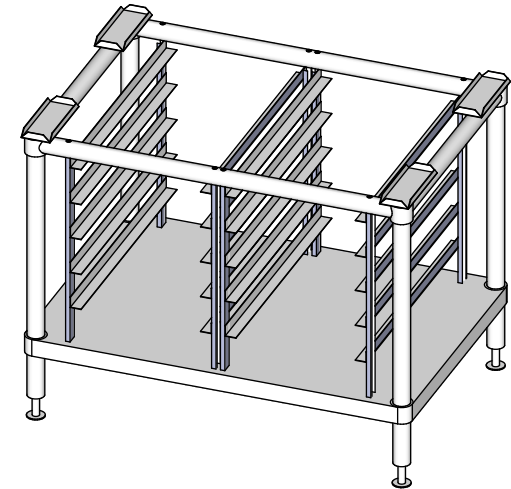

PLAN

ISOMETRIC VIEW
do not scale

FRONT ELEVATION

SIDE ELEVATION

www.simplystainless.com
 Modular Sinks Tables and Shelving
 COPYRIGHT © 2014
 This drawing is the property of CI GROUP PTY LTD.
 Tradings as SIMPLY STAINLESS and It may not be
 copied, reproduced or modified in whole or in part
 without prior written permission of CI GROUP PTY
 LTD. SIMPLY STAINLESS reserves the right to
 change specification and design without notice.

27-CONV 6.10 & 10.10 STAND

SCALE 1:20

27-CONV 6.10 & 10.10