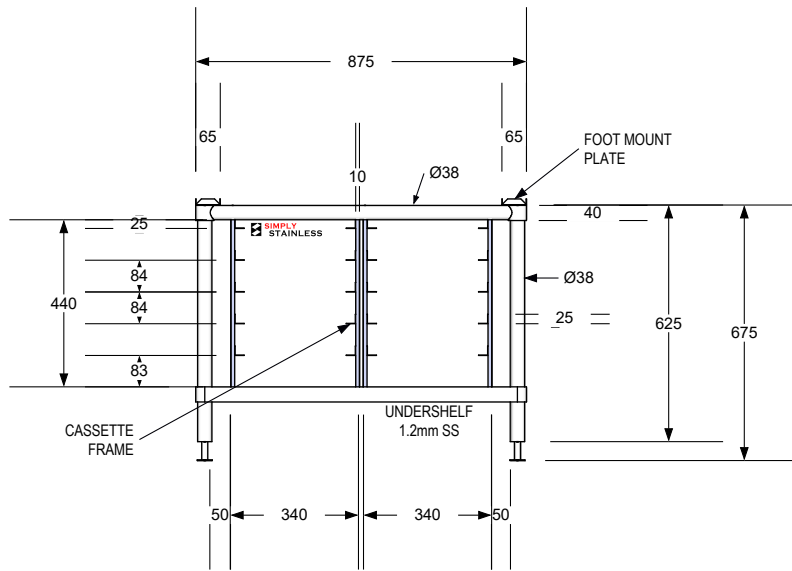

PLAN

ISOMETRIC VIEW
do not scale

FRONT ELEVATION

SIDE ELEVATION

www.simplystainless.com
 Modular Sinks Tables and Shelving
 COPYRIGHT © 2014
 This drawing is the property of CI GROUP PTY LTD.
 Tradings as SIMPLY STAINLESS and It may not be
 copied, reproduced or modified in whole or in part
 without prior written permission of CI GROUP PTY
 LTD. SIMPLY STAINLESS reserves the right to
 change specification and design without notice.

27-CONV 6.10 & 10.10 STAND

SCALE 1:20

27-CONV 6.10 & 10.10