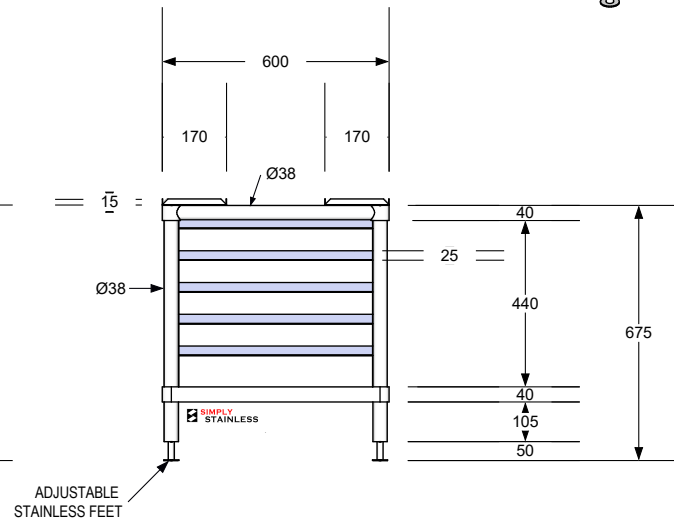

PLAN

ISOMETRIC VIEW
do not scale

FRONT ELEVATION

SIDE ELEVATION

www.simplystainless.com
 Modular Sinks Tables and Shelving
 COPYRIGHT © 2014
 This drawing is the property of CI GROUP PTY LTD.
 Tradings as SIMPLY STAINLESS and It may not be
 copied, reproduced or modified in whole or in part
 without prior written permission of CI GROUP PTY
 LTD. SIMPLY STAINLESS reserves the right to
 change specification and design without notice.

27-CONV 6.10 & 10.10 STAND

SCALE 1:20

27-CONV 6.10 & 10.10