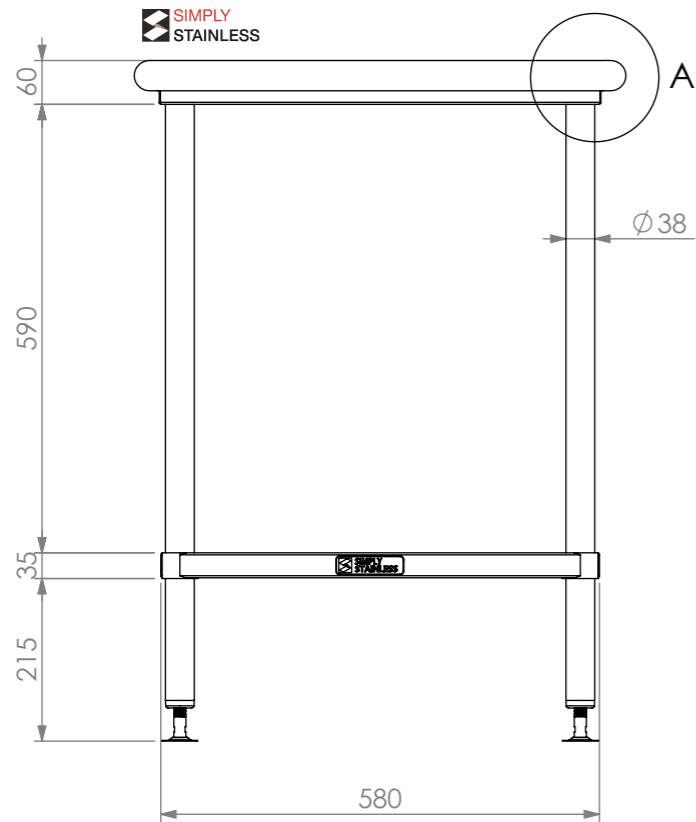

TOPS COME IN EITHER BLACK  
GOLD OR DOLLAMITE WHITE

PLAN

DETAIL A  
(GRANITE TOP DETAIL)

FRONT ELEVATION

SIDE ELEVATION

**SIMPLY STAINLESS**  
Modular Sinks, Tables & Shelving  
COPYRIGHT © 2023

This drawing is the property of CI GROUP PTY LTD. Tradings as SIMPLY STAINLESS and it may not be copied, reproduced or modified in whole or in part without prior written permission of CI GROUP PTY LTD. SIMPLY STAINLESS reserves the right to change specification and design without notice.

**23-0650**  
**GRANITE BENCH**

SIZE: A3

SCALE: 1:10

CONSTRUCTION NOTES :

1. TOPS MADE FROM 20mm GRANITE STONE.
2. FRAME MADE FROM Ø38mm STAINLESS STEEL TUBE.
3. UNDERSHELF MADE FROM 1.2mm STAINLESS STEEL.
4. FEET ARE ADJUSTABLE STAINLESS STEEL DISC SHAPED FEET.