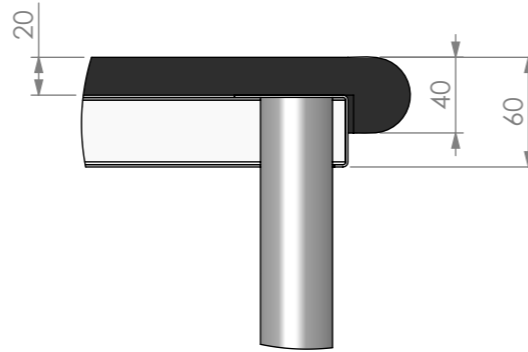

TOPS COME IN EITHER BLACK  
GOLD OR DOLLAMITE WHITE

PLAN

DETAIL A  
(GRANITE TOP DETAIL)

FRONT ELEVATION

SIDE ELEVATION

**SIMPLY STAINLESS**  
Modular Sinks, Tables & Shelving  
COPYRIGHT © 2023

This drawing is the property of CI GROUP PTY LTD. Tradings as SIMPLY STAINLESS and it may not be copied, reproduced or modified in whole or in part without prior written permission of CI GROUP PTY LTD. SIMPLY STAINLESS reserves the right to change specification and design without notice.

**23-0650**  
**GRANITE BENCH**

SIZE: A3

SCALE: 1:10

CONSTRUCTION NOTES :

1. TOPS MADE FROM 20mm GRANITE STONE.
2. FRAME MADE FROM Ø38mm STAINLESS STEEL TUBE.
3. UNDERSHELF MADE FROM 1.2mm STAINLESS STEEL.
4. FEET ARE ADJUSTABLE STAINLESS STEEL DISC SHAPED FEET.