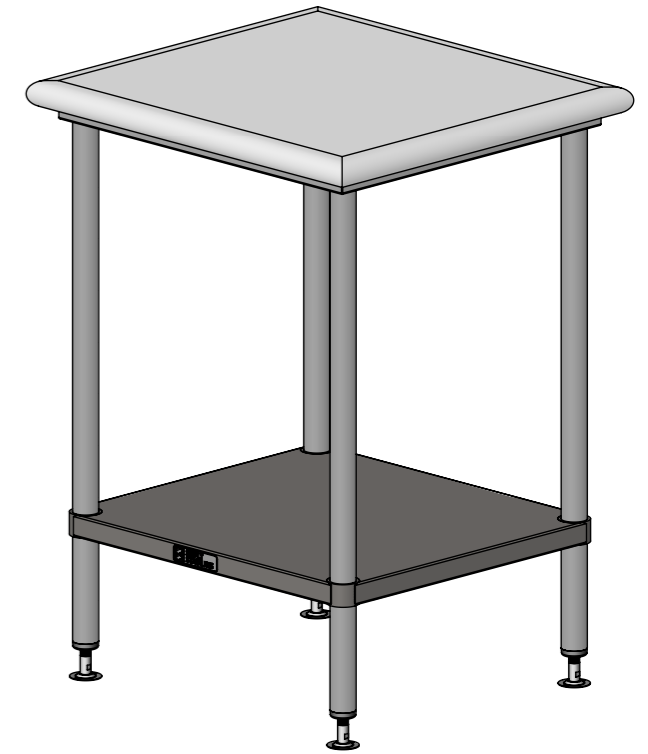

TOPS COME IN EITHER BLACK  
GOLD OR DOLLAMITE WHITE

PLAN

DETAIL A  
(GRANITE TOP DETAIL)

FRONT ELEVATION

SIDE ELEVATION

**SIMPLY STAINLESS**  
Modular Sinks, Tables & Shelving  
COPYRIGHT © 2023

This drawing is the property of CI GROUP PTY LTD. Tradings as SIMPLY STAINLESS and it may not be copied, reproduced or modified in whole or in part without prior written permission of CI GROUP PTY LTD. SIMPLY STAINLESS reserves the right to change specification and design without notice.

**23-0650**  
**GRANITE BENCH**

SIZE: A3

SCALE: 1:10

CONSTRUCTION NOTES :

1. TOPS MADE FROM 20mm GRANITE STONE.
2. FRAME MADE FROM Ø38mm STAINLESS STEEL TUBE.
3. UNDERSHELF MADE FROM 1.2mm STAINLESS STEEL.
4. FEET ARE ADJUSTABLE STAINLESS STEEL DISC SHAPED FEET.