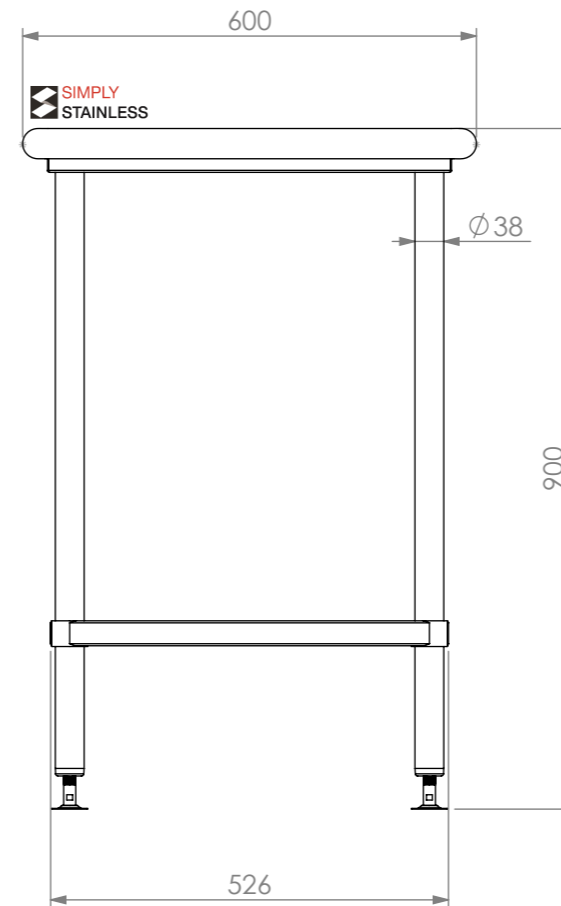

TOPS COME IN EITHER BLACK  
GOLD OR DOLLAMITE WHITE

PLAN

DETAIL A  
(GRANITE TOP DETAIL)

FRONT ELEVATION

SIDE ELEVATION

**SIMPLY STAINLESS**  
Modular Sinks, Tables & Shelving  
COPYRIGHT © 2023

This drawing is the property of CI GROUP PTY LTD. Tradings as SIMPLY STAINLESS and it may not be copied, reproduced or modified in whole or in part without prior written permission of CI GROUP PTY LTD. SIMPLY STAINLESS reserves the right to change specification and design without notice.

**23-0650**  
**GRANITE BENCH**

SIZE: A3

SCALE: 1:10

CONSTRUCTION NOTES :

1. TOPS MADE FROM 20mm GRANITE STONE.
2. FRAME MADE FROM Ø38mm STAINLESS STEEL TUBE.
3. UNDERSHELF MADE FROM 1.2mm STAINLESS STEEL.
4. FEET ARE ADJUSTABLE STAINLESS STEEL DISC SHAPED FEET.