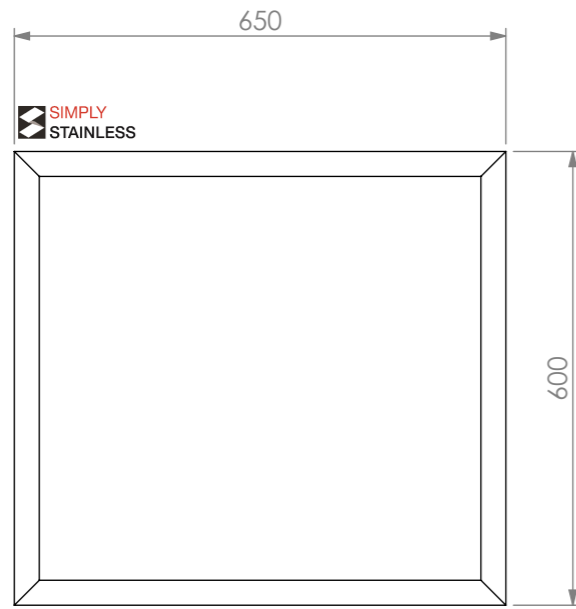

TOPS COME IN EITHER BLACK  
GOLD OR DOLLAMITE WHITE

PLAN

DETAIL A  
(GRANITE TOP DETAIL)

FRONT ELEVATION

SIDE ELEVATION

**SIMPLY STAINLESS**  
Modular Sinks, Tables & Shelving  
COPYRIGHT © 2023

This drawing is the property of CI GROUP PTY LTD. Tradings as SIMPLY STAINLESS and it may not be copied, reproduced or modified in whole or in part without prior written permission of CI GROUP PTY LTD. SIMPLY STAINLESS reserves the right to change specification and design without notice.

**23-0650**  
**GRANITE BENCH**

SIZE: A3

SCALE: 1:10

CONSTRUCTION NOTES :

1. TOPS MADE FROM 20mm GRANITE STONE.
2. FRAME MADE FROM Ø38mm STAINLESS STEEL TUBE.
3. UNDERSHELF MADE FROM 1.2mm STAINLESS STEEL.
4. FEET ARE ADJUSTABLE STAINLESS STEEL DISC SHAPED FEET.