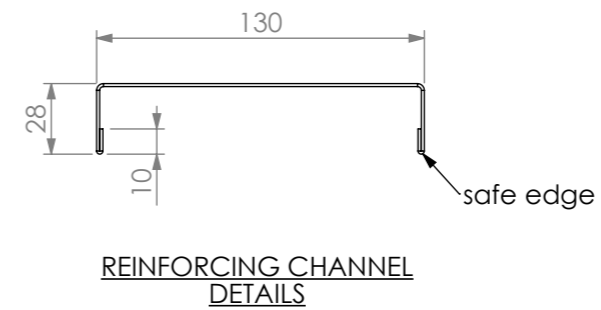

UNDERSHELF ASSEMBLY DETAILS.
BENCH NOT INCLUDED. (CAN FIT LEFT OR RIGHT SIDE)

ISOMETRIC VIEW

FRONT VIEW

DETAIL B

REINFORCING CHANNEL
DETAILS

SIMPLY STAINLESS
Modular Sinks, Tables & Shelving
COPYRIGHT © 2023
This drawing is the property of CI GROUP PTY LTD. Tradings as SIMPLY STAINLESS and it may not be copied, reproduced or modified in whole or in part without prior written permission of CI GROUP PTY LTD. SIMPLY STAINLESS reserves the right to change specification and design without notice.

**21-LBUS-7-2400
LEG BRACE UNDERSHELF**

SIZE: A3

SCALE: 1:10

CONSTRUCTION NOTES:

- MADE FROM 1.2mm STAINLESS STEEL.

**21-LBUS-7-2400
TO SUIT 1 SIDE OF 2400 LEG BRACE 700 SERIES**