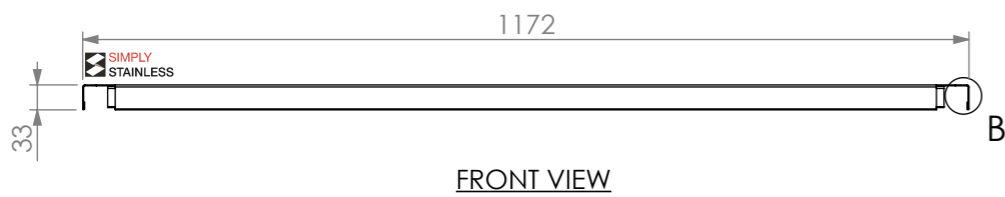

UNDERSHELF ASSEMBLY DETAILS.
BENCH NOT INCLUDED. (CAN FIT LEFT OR RIGHT SIDE)

ISOMETRIC VIEW

FRONT VIEW

DETAIL B

REINFORCING CHANNEL
DETAILS

SIMPLY STAINLESS
Modular Sinks, Tables & Shelving
COPYRIGHT © 2023
This drawing is the property of CI GROUP PTY LTD. Tradings as SIMPLY STAINLESS and it may not be copied, reproduced or modified in whole or in part without prior written permission of CI GROUP PTY LTD. SIMPLY STAINLESS reserves the right to change specification and design without notice.

**21-LBUS-7-2400
LEG BRACE UNDERSHELF**

SIZE: A3

SCALE: 1:10

CONSTRUCTION NOTES:

- MADE FROM 1.2mm STAINLESS STEEL.

**21-LBUS-7-2400
TO SUIT 1 SIDE OF 2400 LEG BRACE 700 SERIES**