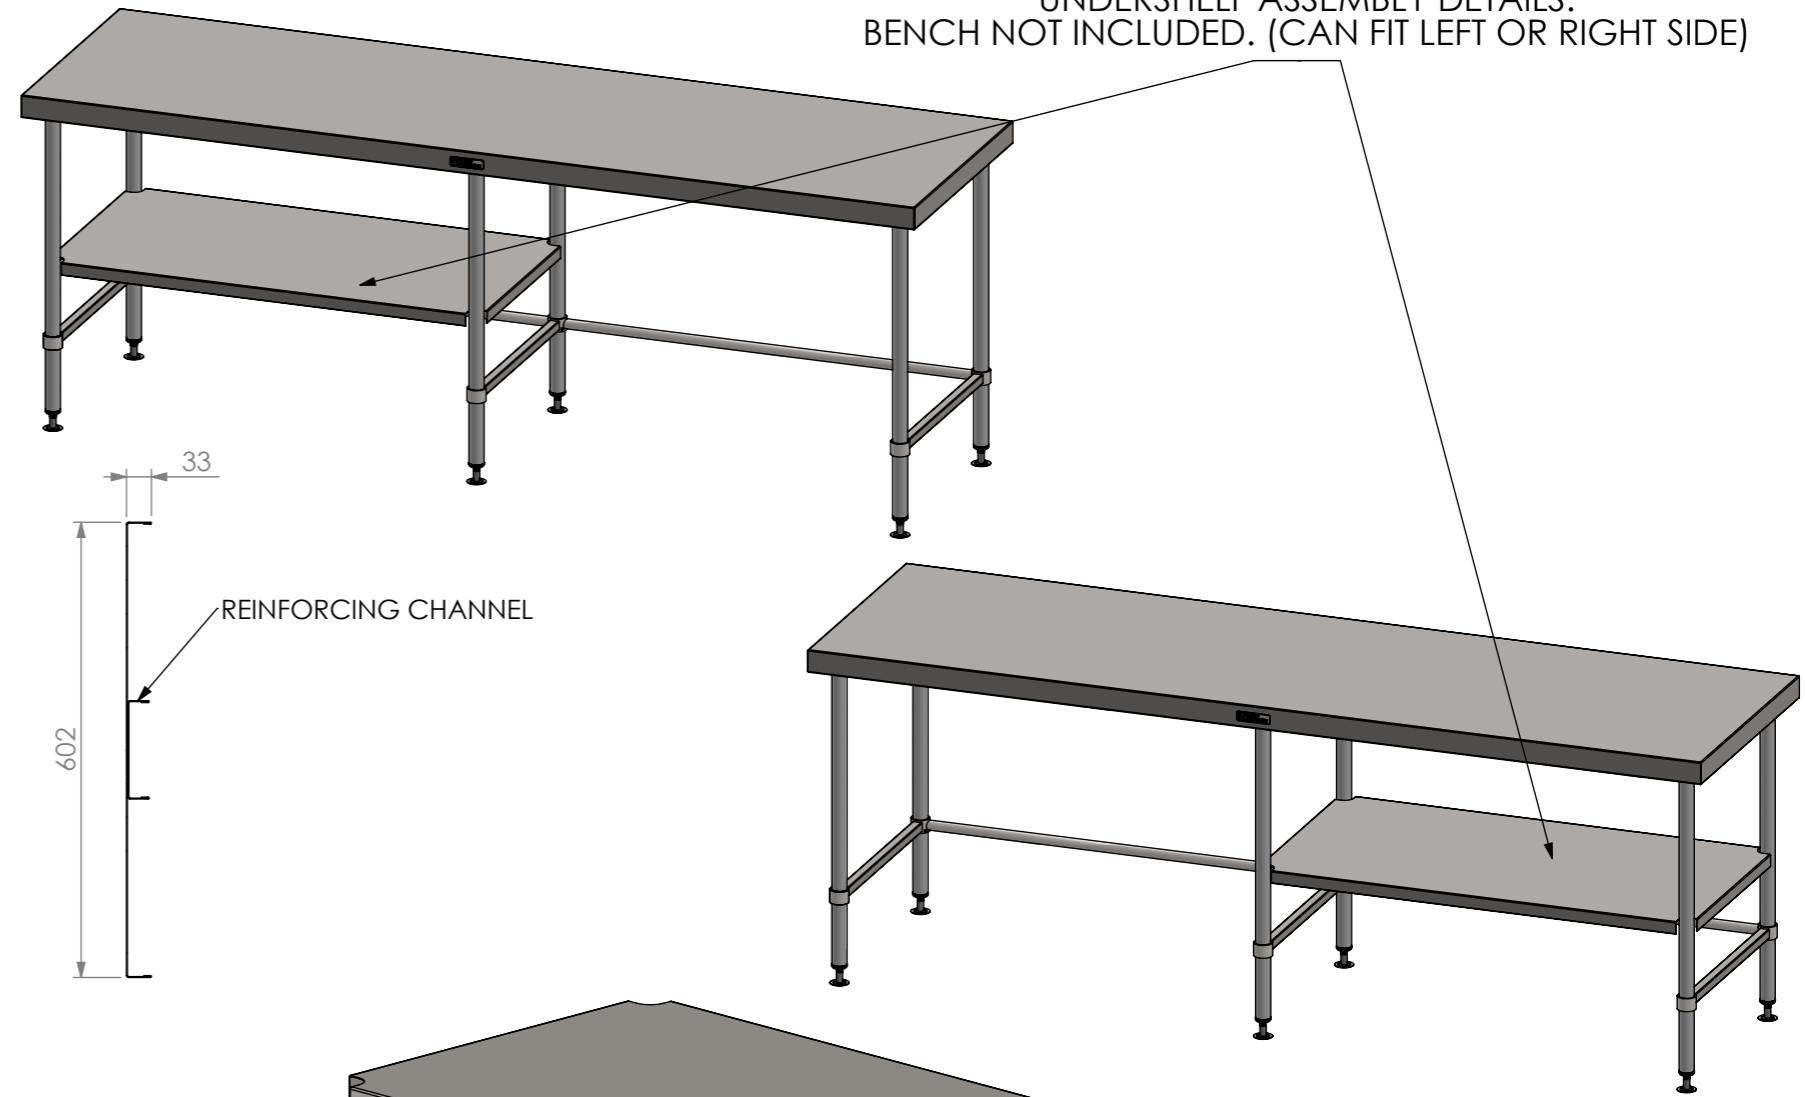

UNDERSHELF ASSEMBLY DETAILS.
BENCH NOT INCLUDED. (CAN FIT LEFT OR RIGHT SIDE)

ISOMETRIC VIEW

FRONT VIEW

DETAIL B

REINFORCING CHANNEL
DETAILS

SIMPLY STAINLESS
Modular Sinks, Tables & Shelving
COPYRIGHT © 2023
This drawing is the property of CI GROUP PTY LTD. Tradings as SIMPLY STAINLESS and it may not be copied, reproduced or modified in whole or in part without prior written permission of CI GROUP PTY LTD. SIMPLY STAINLESS reserves the right to change specification and design without notice.

**21-LBUS-7-2400
LEG BRACE UNDERSHELF**

SIZE: A3

SCALE: 1:10

CONSTRUCTION NOTES:

- MADE FROM 1.2mm STAINLESS STEEL.

**21-LBUS-7-2400
TO SUIT 1 SIDE OF 2400 LEG BRACE 700 SERIES**