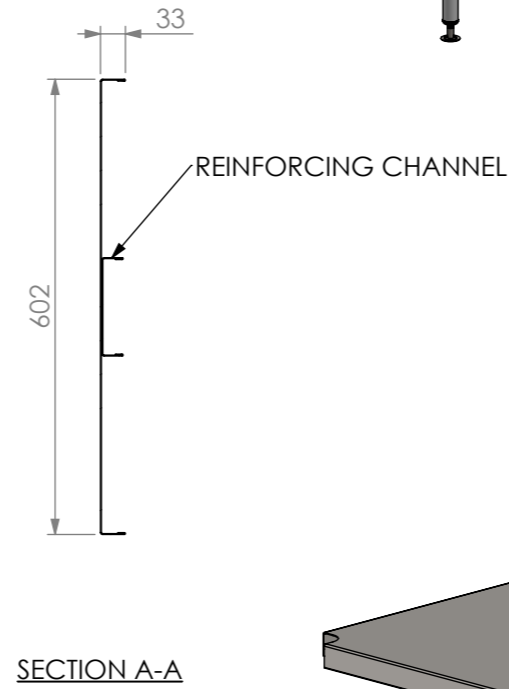

UNDERSHELF ASSEMBLY DETAILS.
BENCH NOT INCLUDED. (CAN FIT LEFT OR RIGHT SIDE)

ISOMETRIC VIEW

FRONT VIEW

DETAIL B

REINFORCING CHANNEL
DETAILS

SIMPLY STAINLESS
Modular Sinks, Tables & Shelving
COPYRIGHT © 2023
This drawing is the property of CI GROUP PTY LTD. Tradings as SIMPLY STAINLESS and it may not be copied, reproduced or modified in whole or in part without prior written permission of CI GROUP PTY LTD. SIMPLY STAINLESS reserves the right to change specification and design without notice.

**21-LBUS-7-2400
LEG BRACE UNDERSHELF**

SIZE: A3

SCALE: 1:10

CONSTRUCTION NOTES:

- MADE FROM 1.2mm STAINLESS STEEL.

**21-LBUS-7-2400
TO SUIT 1 SIDE OF 2400 LEG BRACE 700 SERIES**