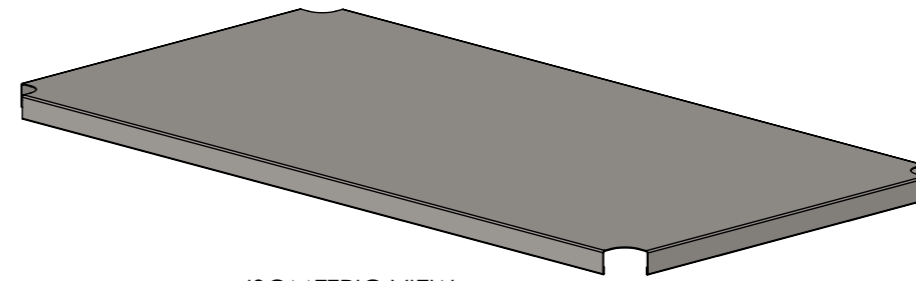

UNDERSHELF ASSEMBLY DETAILS.
BENCH NOT INCLUDED. (CAN FIT LEFT OR RIGHT SIDE)

ISOMETRIC VIEW

FRONT VIEW

DETAIL B

REINFORCING CHANNEL
DETAILS

SIMPLY STAINLESS
Modular Sinks, Tables & Shelving
COPYRIGHT © 2023
This drawing is the property of CI GROUP PTY LTD. Tradings as SIMPLY STAINLESS and it may not be copied, reproduced or modified in whole or in part without prior written permission of CI GROUP PTY LTD. SIMPLY STAINLESS reserves the right to change specification and design without notice.

**21-LBUS-7-2400
LEG BRACE UNDERSHELF**

SIZE: A3

SCALE: 1:10

CONSTRUCTION NOTES:

- MADE FROM 1.2mm STAINLESS STEEL.

**21-LBUS-7-2400
TO SUIT 1 SIDE OF 2400 LEG BRACE 700 SERIES**