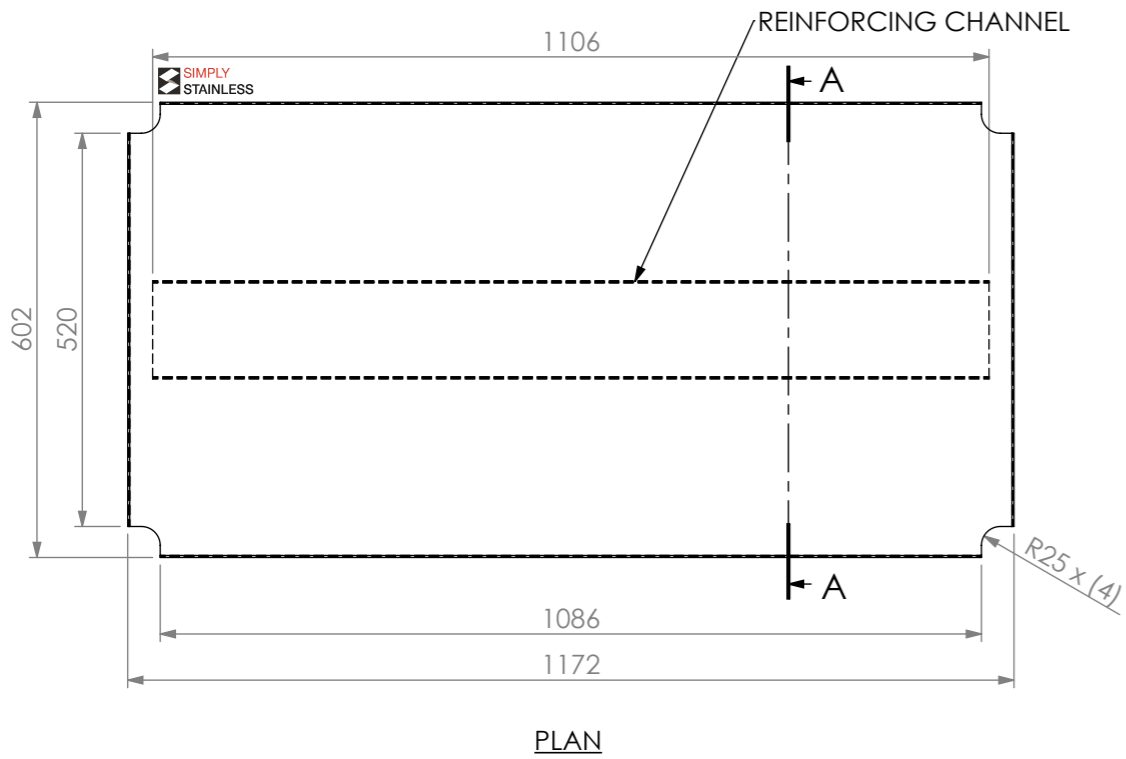

UNDERSHELF ASSEMBLY DETAILS.
BENCH NOT INCLUDED. (CAN FIT LEFT OR RIGHT SIDE)

ISOMETRIC VIEW

FRONT VIEW

DETAIL B

REINFORCING CHANNEL
DETAILS

SIMPLY STAINLESS
Modular Sinks, Tables & Shelving
COPYRIGHT © 2023
This drawing is the property of CI GROUP PTY LTD. Tradings as SIMPLY STAINLESS and it may not be copied, reproduced or modified in whole or in part without prior written permission of CI GROUP PTY LTD. SIMPLY STAINLESS reserves the right to change specification and design without notice.

**21-LBUS-7-2400
LEG BRACE UNDERSHELF**

SIZE: A3

SCALE: 1:10

CONSTRUCTION NOTES:

- MADE FROM 1.2mm STAINLESS STEEL.

**21-LBUS-7-2400
TO SUIT 1 SIDE OF 2400 LEG BRACE 700 SERIES**