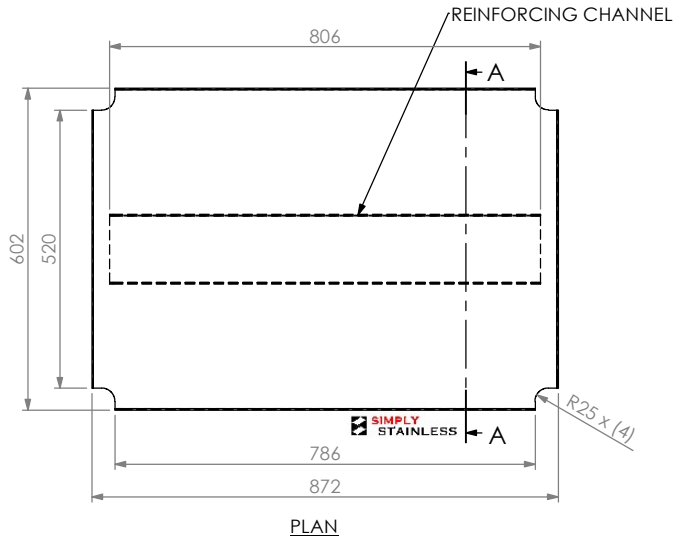

UNDERSHELF ASSEMBLY DETAILS.
BENCH NOT INCLUDED. (CAN FIT LEFT OR RIGHT SIDE)

SIMPLY STAINLESS
www.simplystainless.com
Modular Sinks Tables and Shelving
COPYRIGHT © 2018

This drawing is the property of CI GROUP PTY LTD. Tradings as SIMPLY STAINLESS and It may not be copied, reproduced or modified in whole or in part without prior written permission of CI GROUP PTY LTD. SIMPLY STAINLESS reserves the right to change specification and design without notice.

21-LBUS-7-1800
LEG BRACE UNDERSHELF

SCALE: 1:10

CONSTRUCTION NOTES:
1. SHELF MADE FROM 1.2mm STAINLESS STEEL.

21-LBUS-7-1800
TO SUIT 1 SIDE OF 1800 LEG BRACE 700 SERIES