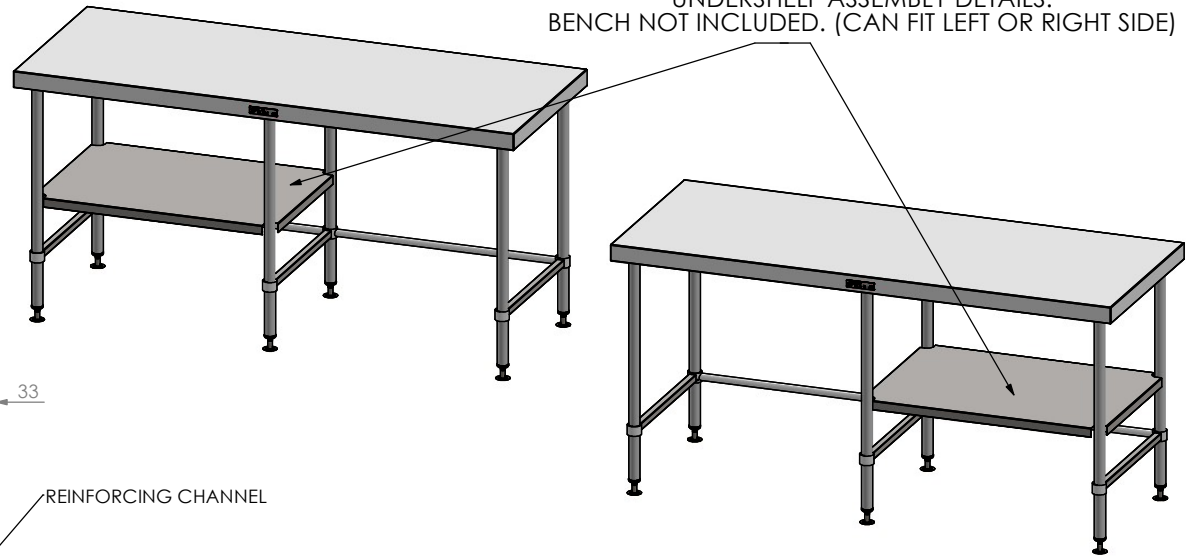

UNDERSHELF ASSEMBLY DETAILS.
BENCH NOT INCLUDED. (CAN FIT LEFT OR RIGHT SIDE)

SIMPLY STAINLESS
www.simplystainless.com
Modular Sinks Tables and Shelving
COPYRIGHT © 2018

This drawing is the property of CI GROUP PTY LTD. Tradings as SIMPLY STAINLESS and It may not be copied, reproduced or modified in whole or in part without prior written permission of CI GROUP PTY LTD. SIMPLY STAINLESS reserves the right to change specification and design without notice.

21-LBUS-7-1800
LEG BRACE UNDERSHELF

SCALE: 1:10

CONSTRUCTION NOTES:
1. SHELF MADE FROM 1.2mm STAINLESS STEEL.

21-LBUS-7-1800
TO SUIT 1 SIDE OF 1800 LEG BRACE 700 SERIES