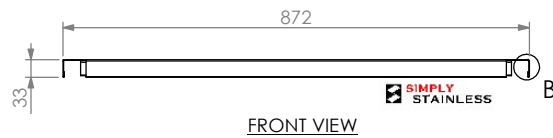

UNDERSHELF ASSEMBLY DETAILS.
BENCH NOT INCLUDED. (CAN FIT LEFT OR RIGHT SIDE)

SIMPLY STAINLESS
www.simplystainless.com
Modular Sinks Tables and Shelving
COPYRIGHT © 2018

This drawing is the property of CI GROUP PTY LTD. Tradings as SIMPLY STAINLESS and It may not be copied, reproduced or modified in whole or in part without prior written permission of CI GROUP PTY LTD. SIMPLY STAINLESS reserves the right to change specification and design without notice.

21-LBUS-7-1800
LEG BRACE UNDERSHELF

SCALE: 1:10

CONSTRUCTION NOTES:
1. SHELF MADE FROM 1.2mm STAINLESS STEEL.

21-LBUS-7-1800
TO SUIT 1 SIDE OF 1800 LEG BRACE 700 SERIES