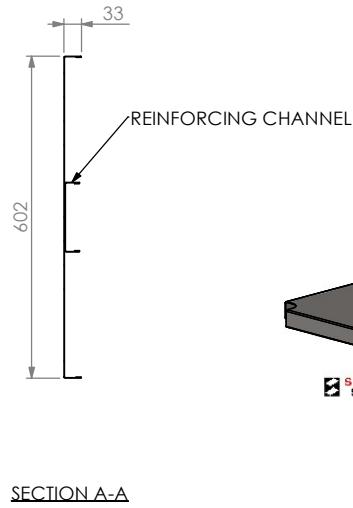

UNDERSHELF ASSEMBLY DETAILS.
BENCH NOT INCLUDED. (CAN FIT LEFT OR RIGHT SIDE)

SIMPLY STAINLESS
www.simplystainless.com
Modular Sinks Tables and Shelving
COPYRIGHT © 2018

This drawing is the property of CI GROUP PTY LTD. Tradings as SIMPLY STAINLESS and It may not be copied, reproduced or modified in whole or in part without prior written permission of CI GROUP PTY LTD. SIMPLY STAINLESS reserves the right to change specification and design without notice.

21-LBUS-7-1800
LEG BRACE UNDERSHELF

SCALE: 1:10

CONSTRUCTION NOTES:
1. SHELF MADE FROM 1.2mm STAINLESS STEEL.

21-LBUS-7-1800
TO SUIT 1 SIDE OF 1800 LEG BRACE 700 SERIES