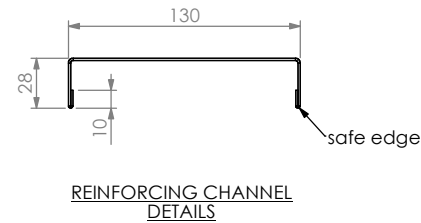

UNDERSHELF ASSEMBLY DETAILS.
BENCH NOT INCLUDED. (CAN FIT LEFT OR RIGHT SIDE)

SIMPLY STAINLESS
www.simplystainless.com
Modular Sinks Tables and Shelving
COPYRIGHT © 2018

This drawing is the property of CI GROUP PTY LTD. Tradings as SIMPLY STAINLESS and It may not be copied, reproduced or modified in whole or in part without prior written permission of CI GROUP PTY LTD. SIMPLY STAINLESS reserves the right to change specification and design without notice.

21-LBUS-7-1800
LEG BRACE UNDERSHELF

SCALE: 1:10

CONSTRUCTION NOTES:
1. SHELF MADE FROM 1.2mm STAINLESS STEEL.

21-LBUS-7-1800
TO SUIT 1 SIDE OF 1800 LEG BRACE 700 SERIES