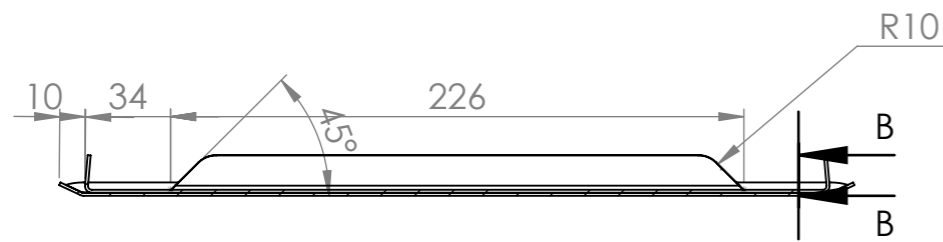

DETAIL E

DETAIL D

SECTION A-A

SECTION B-B

41-IWS  
(not included illustration only)

**SIMPLY STAINLESS**

Modular Sinks, Tables & Shelving  
COPYRIGHT © 2022

This drawing is the property of CI GROUP PTY LTD. Tradings as SIMPLY STAINLESS and it may not be copied, reproduced or modified in whole or in part without prior written permission of CI GROUP PTY LTD. SIMPLY STAINLESS reserves the right to change specification and design without notice.

**41-IWSL**  
**ICE WELL SMALL LID**

SIZE: A3

SCALE: 1:3

CONSTRUCTION NOTES:

1. MADE FROM 1.2mm STAINLESS STEEL.
2. NO. 4 FINNISH

**41-IWSL**