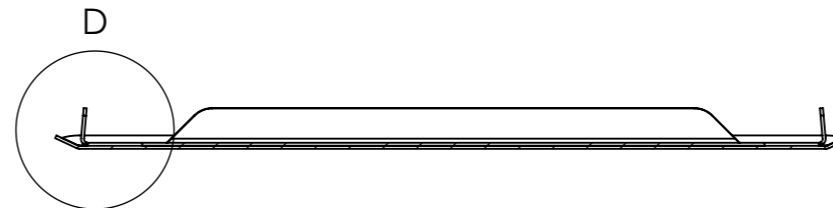

DETAIL E

DETAIL D

SECTION A-A

SECTION B-B

41-IWS  
(not included illustration only)

**SIMPLY STAINLESS**

Modular Sinks, Tables & Shelving  
COPYRIGHT © 2022

This drawing is the property of CI GROUP PTY LTD. Tradings as SIMPLY STAINLESS and it may not be copied, reproduced or modified in whole or in part without prior written permission of CI GROUP PTY LTD. SIMPLY STAINLESS reserves the right to change specification and design without notice.

**41-IWSL**  
**ICE WELL SMALL LID**

SIZE: A3

SCALE: 1:3

CONSTRUCTION NOTES:

1. MADE FROM 1.2mm STAINLESS STEEL.
2. NO. 4 FINNISH

**41-IWSL**