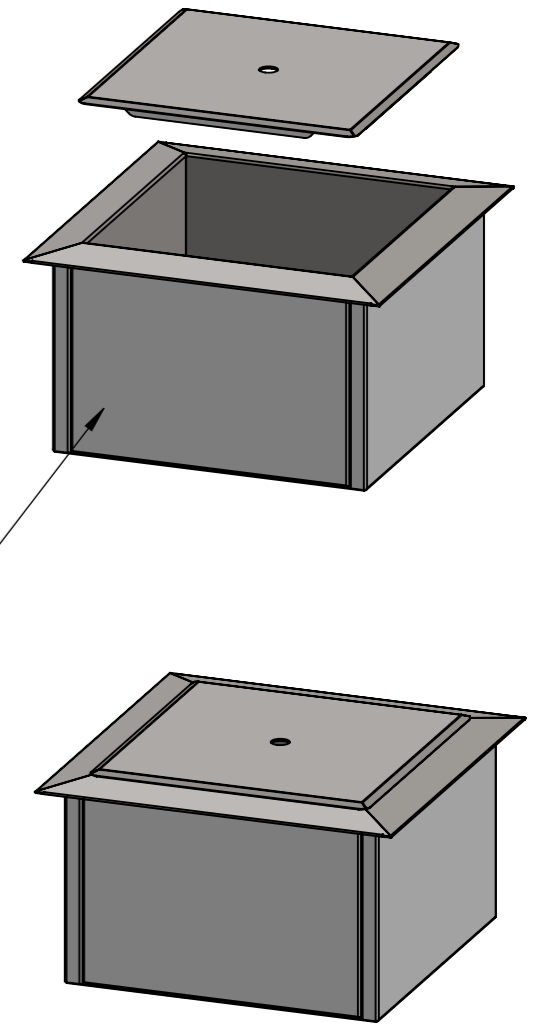

DETAIL E

DETAIL D

SECTION A-A

SECTION B-B

41-IWS  
(not included illustration only)

**SIMPLY STAINLESS**

Modular Sinks, Tables & Shelving  
COPYRIGHT © 2022

This drawing is the property of CI GROUP PTY LTD. Tradings as SIMPLY STAINLESS and it may not be copied, reproduced or modified in whole or in part without prior written permission of CI GROUP PTY LTD. SIMPLY STAINLESS reserves the right to change specification and design without notice.

**41-IWSL**  
**ICE WELL SMALL LID**

SIZE: A3

SCALE: 1:3

CONSTRUCTION NOTES:

1. MADE FROM 1.2mm STAINLESS STEEL.
2. NO. 4 FINNISH

**41-IWSL**