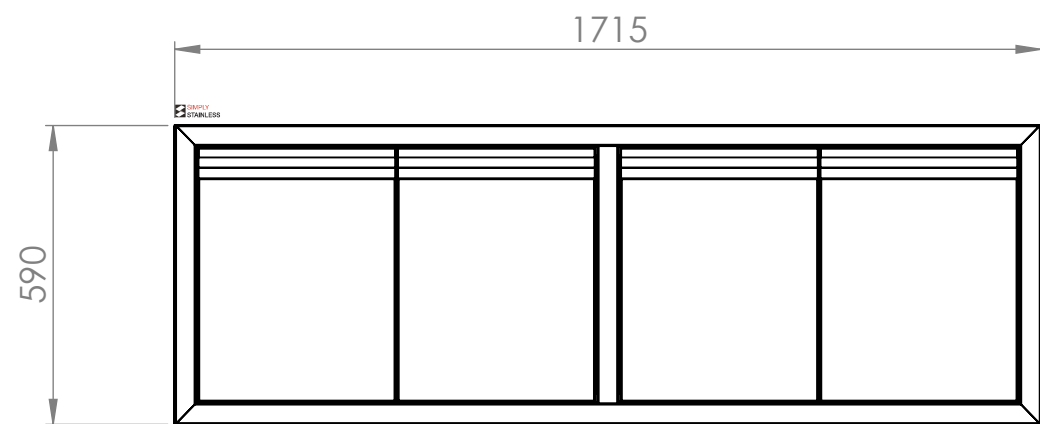

PLAN

FRONT ELEVATION

01-6-1800  
(not included, illustration only)

SIDE ELEVATION

**SIMPLY STAINLESS**  
 Modular Sinks, Tables & Shelving  
 COPYRIGHT © 2022  
 This drawing is the property of CI GROUP PTY LTD. Tradings as SIMPLY STAINLESS and it may not be copied, reproduced or modified in whole or in part without prior written permission of CI GROUP PTY LTD. SIMPLY STAINLESS reserves the right to change specification and design without notice.

**32-DPK-6-1800**  
**DOOR PANEL KIT**

SIZE: A3

SCALE : 1:15

CONSTRUCTION NOTES :

1. MADE FROM 1.2mm STAINLESS STEEL.

**32-DPK-6-1800**