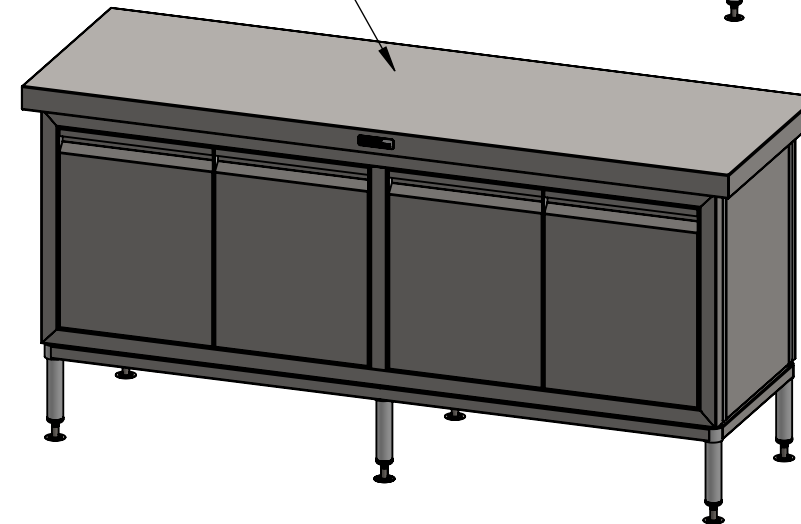

PLAN

FRONT ELEVATION

01-6-1800  
(not included, illustration only)

SIDE ELEVATION

**SIMPLY STAINLESS**  
 Modular Sinks, Tables & Shelving  
 COPYRIGHT © 2022  
 This drawing is the property of CI GROUP PTY LTD. Tradings as SIMPLY STAINLESS and it may not be copied, reproduced or modified in whole or in part without prior written permission of CI GROUP PTY LTD. SIMPLY STAINLESS reserves the right to change specification and design without notice.

**32-DPK-6-1800**  
**DOOR PANEL KIT**

SIZE: A3

SCALE : 1:15

CONSTRUCTION NOTES :

1. MADE FROM 1.2mm STAINLESS STEEL.

**32-DPK-6-1800**