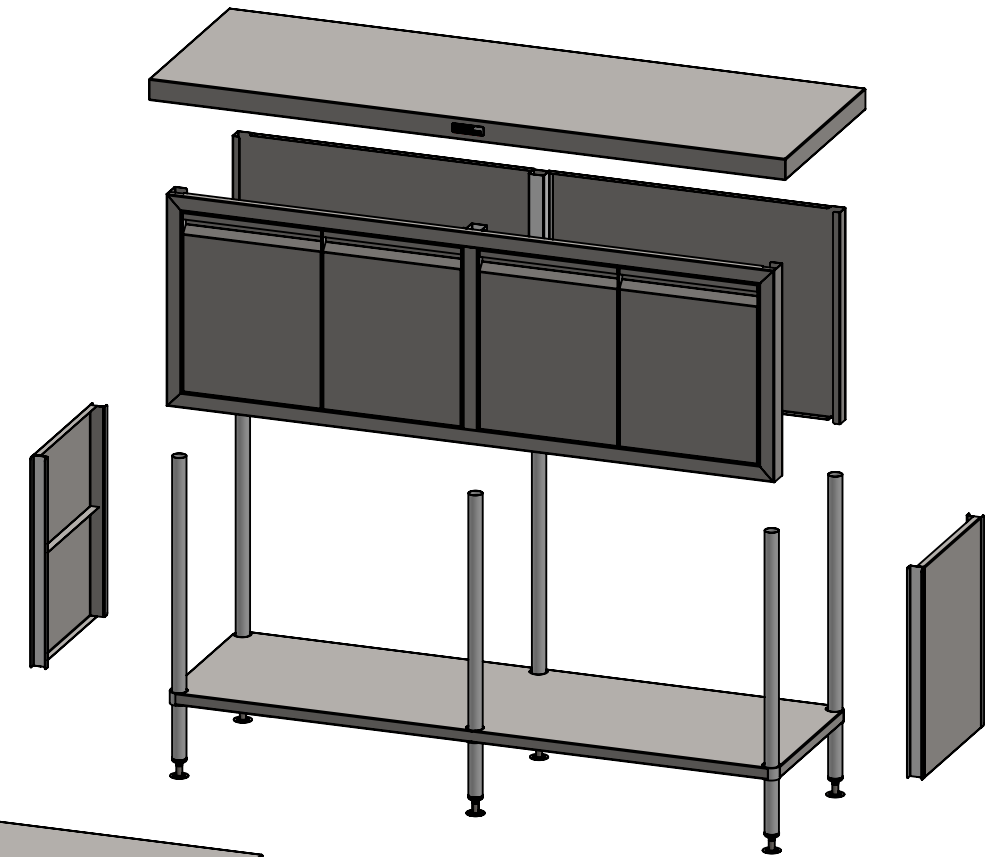

PLAN

FRONT ELEVATION

01-6-1800  
(not included, illustration only)

SIDE ELEVATION

**SIMPLY STAINLESS**  
 Modular Sinks, Tables & Shelving  
 COPYRIGHT © 2022  
 This drawing is the property of CI GROUP PTY LTD. Tradings as SIMPLY STAINLESS and it may not be copied, reproduced or modified in whole or in part without prior written permission of CI GROUP PTY LTD. SIMPLY STAINLESS reserves the right to change specification and design without notice.

**32-DPK-6-1800**  
**DOOR PANEL KIT**

SIZE: A3

SCALE : 1:15

CONSTRUCTION NOTES :

1. MADE FROM 1.2mm STAINLESS STEEL.

**32-DPK-6-1800**