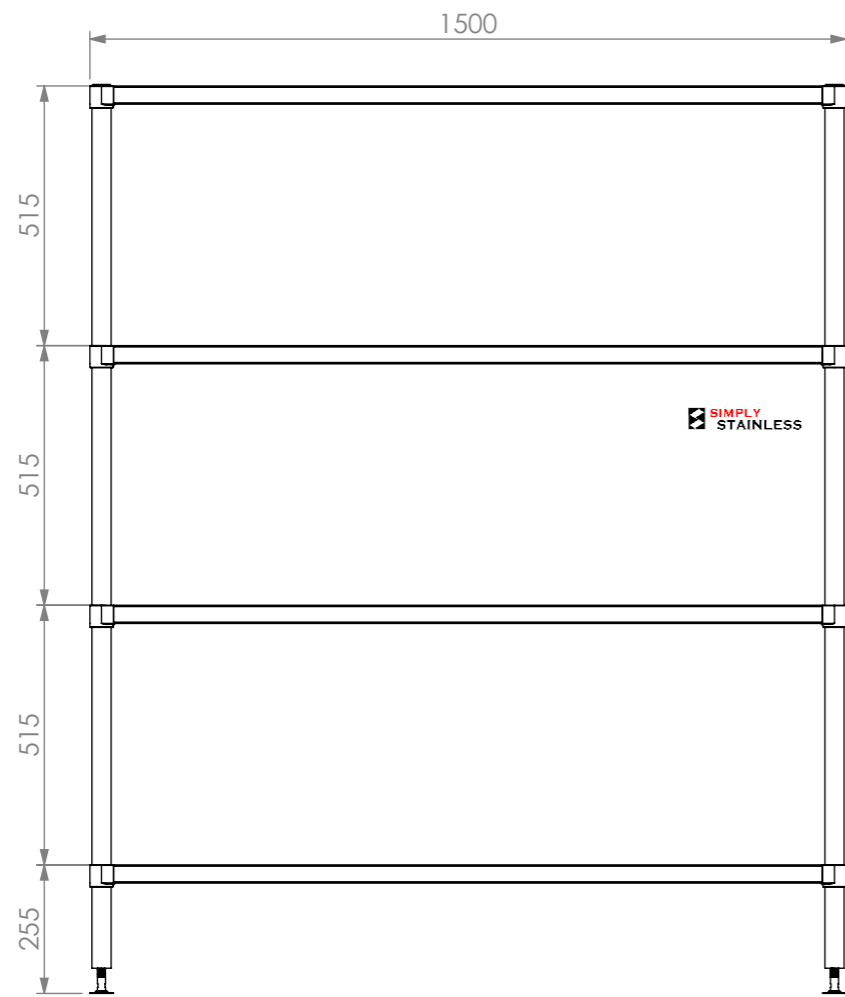

PLAN

FRONT VIEW

SIDE VIEW

ISOMETRIC VIEW

17 - 1500

**SIMPLY STAINLESS**

www.simplystainless.com  
Modular Sinks Tables and Shelving  
COPYRIGHT © 2018

This drawing is the property of CI GROUP PTY LTD. Tradings as SIMPLY STAINLESS and it may not be copied, reproduced or modified in whole or in part without prior written permission of CI GROUP PTY LTD. SIMPLY STAINLESS reserves the right to change specification and design without notice.

**17 - 1500 ADJUSTABLE  
4 TIER STORAGE SHELF**

SCALE : 1:20

**CONSTRUCTION NOTES :**

1. TOPS MADE FROM 1.2mm STAINLESS STEEL.
2. TUBE MADE FROM  $\phi$ 38mm STAINLESS STEEL TUBE.
3. FEET ARE ADJUSTABLE STAINLESS STEEL DISC FEET.