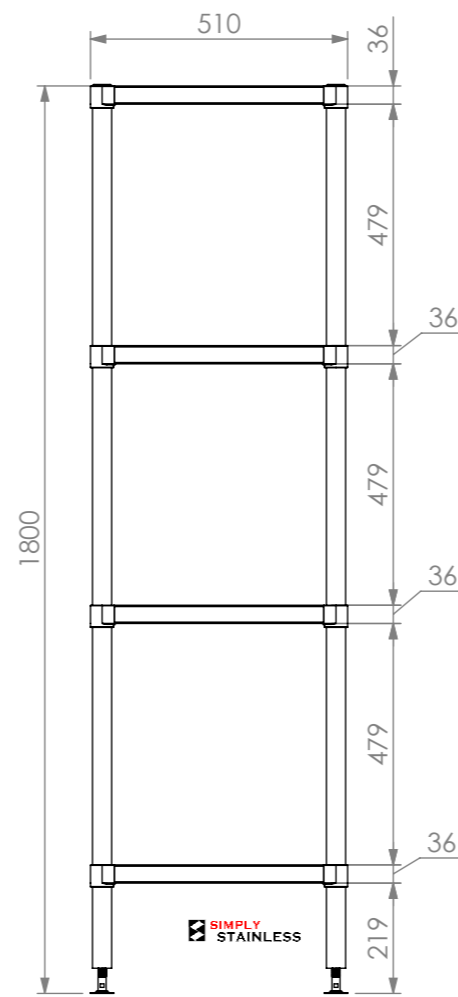

PLAN

FRONT VIEW

SIDE VIEW

ISOMETRIC VIEW

17 - 1500

**SIMPLY STAINLESS**

www.simplystainless.com  
Modular Sinks Tables and Shelving  
COPYRIGHT © 2018

This drawing is the property of CI GROUP PTY LTD. Tradings as SIMPLY STAINLESS and it may not be copied, reproduced or modified in whole or in part without prior written permission of CI GROUP PTY LTD. SIMPLY STAINLESS reserves the right to change specification and design without notice.

**17 - 1500 ADJUSTABLE  
4 TIER STORAGE SHELF**

SCALE : 1:20

**CONSTRUCTION NOTES :**

1. TOPS MADE FROM 1.2mm STAINLESS STEEL.
2. TUBE MADE FROM  $\phi$ 38mm STAINLESS STEEL TUBE.
3. FEET ARE ADJUSTABLE STAINLESS STEEL DISC FEET.