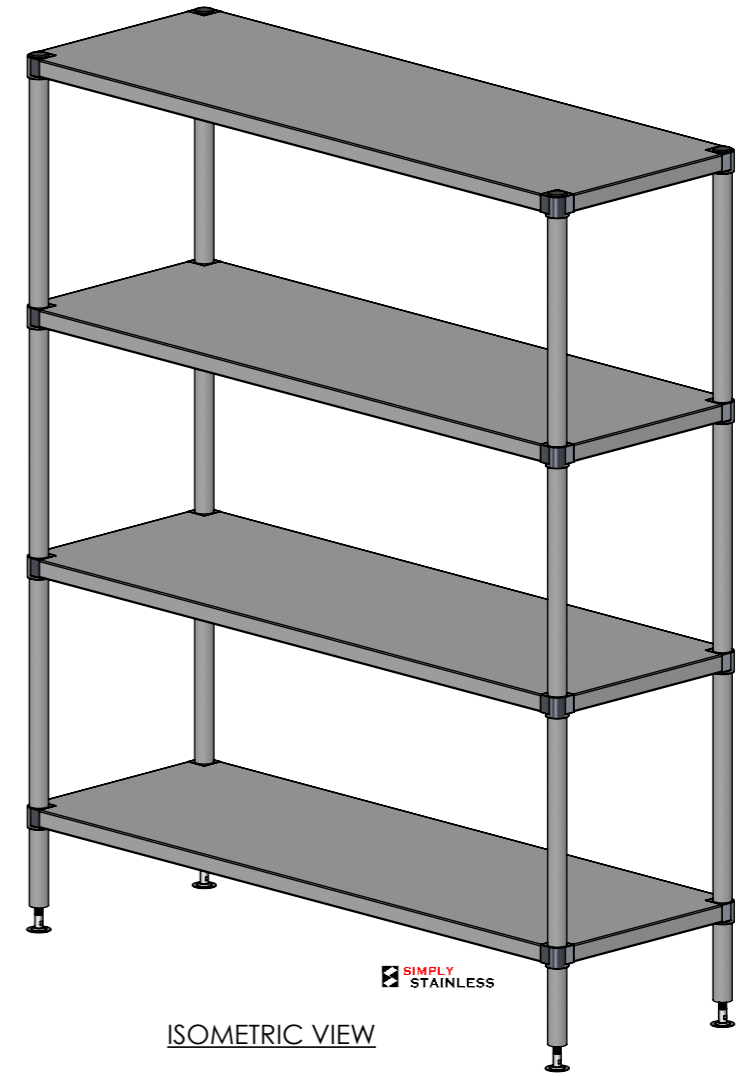

PLAN

FRONT VIEW

SIDE VIEW

ISOMETRIC VIEW

17 - 1500

**SIMPLY STAINLESS**

www.simplystainless.com  
Modular Sinks Tables and Shelving  
COPYRIGHT © 2018

This drawing is the property of CI GROUP PTY LTD. Tradings as SIMPLY STAINLESS and it may not be copied, reproduced or modified in whole or in part without prior written permission of CI GROUP PTY LTD. SIMPLY STAINLESS reserves the right to change specification and design without notice.

**17 - 1500 ADJUSTABLE  
4 TIER STORAGE SHELF**

SCALE : 1:20

**CONSTRUCTION NOTES :**

1. TOPS MADE FROM 1.2mm STAINLESS STEEL.
2. TUBE MADE FROM  $\phi$ 38mm STAINLESS STEEL TUBE.
3. FEET ARE ADJUSTABLE STAINLESS STEEL DISC FEET.