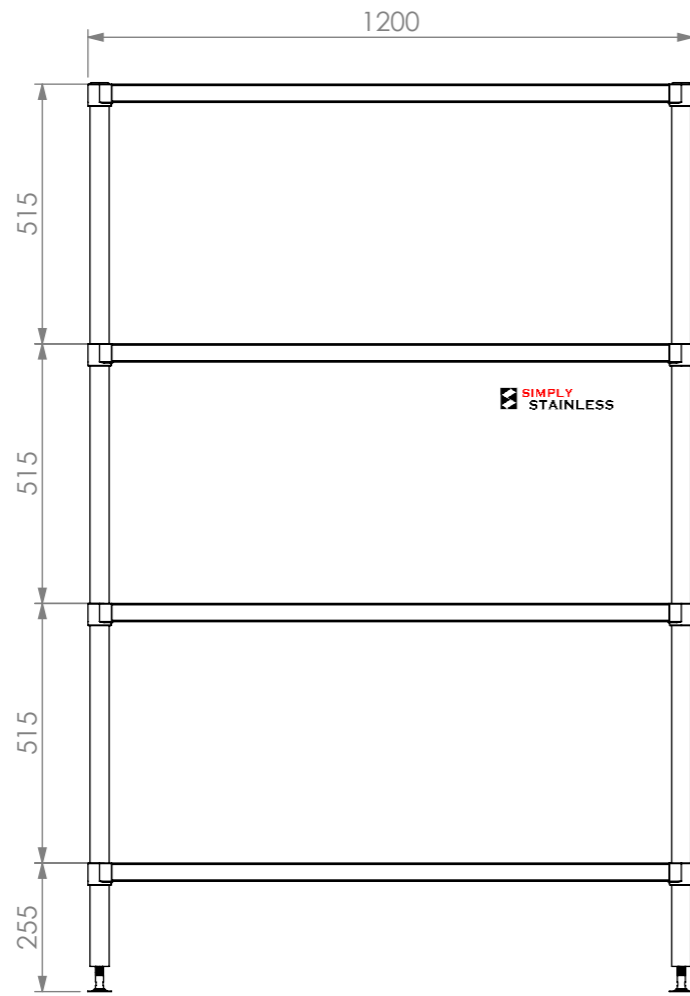

PLAN

FRONT VIEW

SIDE VIEW

ISOMETRIC VIEW

17 - 1200

www.simplystainless.com
Modular Sinks Tables and Shelving
COPYRIGHT © 2018

This drawing is the property of CI GROUP PTY LTD. Tradings as SIMPLY STAINLESS and it may not be copied, reproduced or modified in whole or in part without prior written permission of CI GROUP PTY LTD. SIMPLY STAINLESS reserves the right to change specification and design without notice.

**17 - 1200 ADJUSTABLE
4 TIER STORAGE SHELF**

SCALE : 1:20

CONSTRUCTION NOTES :

1. TOPS MADE FROM 1.2mm STAINLESS STEEL.
2. TUBE MADE FROM Ø38mm STAINLESS STEEL TUBE.
3. FEET ARE ADJUSTABLE STAINLESS STEEL DISC FEET.