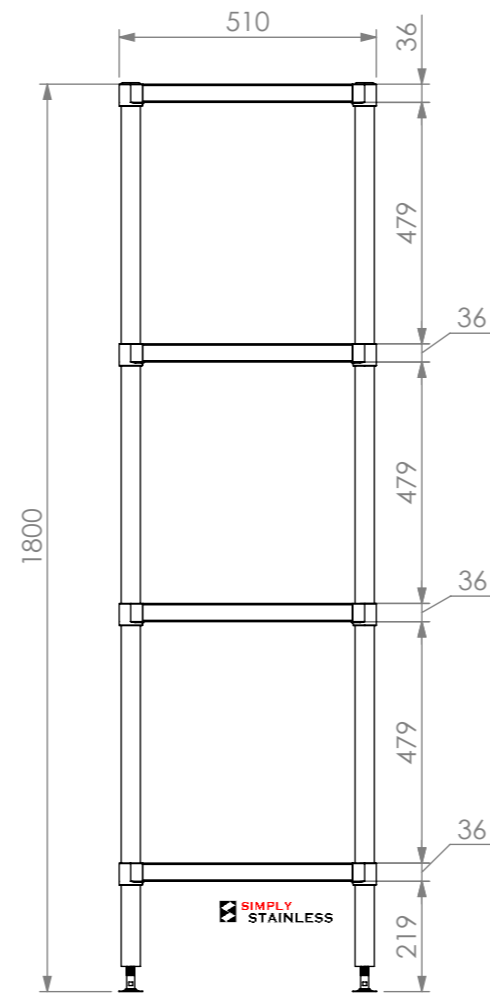

PLAN

FRONT VIEW

SIDE VIEW

ISOMETRIC VIEW

17 - 1200

www.simplystainless.com
Modular Sinks Tables and Shelving
COPYRIGHT © 2018

This drawing is the property of CI GROUP PTY LTD. Tradings as SIMPLY STAINLESS and it may not be copied, reproduced or modified in whole or in part without prior written permission of CI GROUP PTY LTD. SIMPLY STAINLESS reserves the right to change specification and design without notice.

**17 - 1200 ADJUSTABLE
4 TIER STORAGE SHELF**

SCALE : 1:20

CONSTRUCTION NOTES :

1. TOPS MADE FROM 1.2mm STAINLESS STEEL.
2. TUBE MADE FROM Ø38mm STAINLESS STEEL TUBE.
3. FEET ARE ADJUSTABLE STAINLESS STEEL DISC FEET.