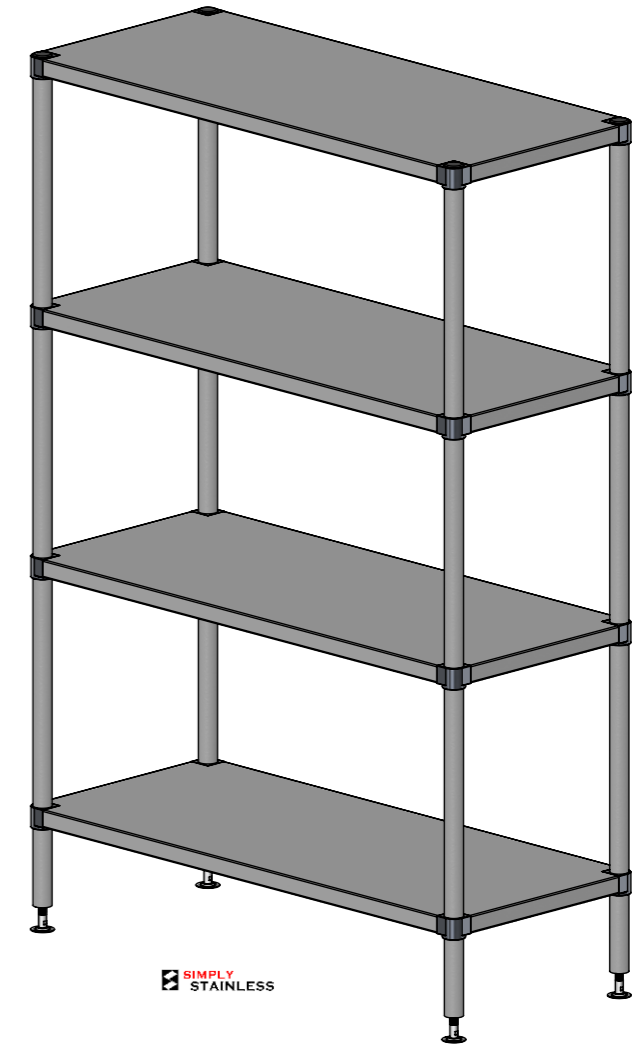

PLAN

FRONT VIEW

SIDE VIEW

ISOMETRIC VIEW

17 - 1200

www.simplystainless.com
Modular Sinks Tables and Shelving
COPYRIGHT © 2018

This drawing is the property of CI GROUP PTY LTD. Tradings as SIMPLY STAINLESS and it may not be copied, reproduced or modified in whole or in part without prior written permission of CI GROUP PTY LTD. SIMPLY STAINLESS reserves the right to change specification and design without notice.

**17 - 1200 ADJUSTABLE
4 TIER STORAGE SHELF**

SCALE : 1:20

CONSTRUCTION NOTES :

1. TOPS MADE FROM 1.2mm STAINLESS STEEL.
2. TUBE MADE FROM Ø38mm STAINLESS STEEL TUBE.
3. FEET ARE ADJUSTABLE STAINLESS STEEL DISC FEET.