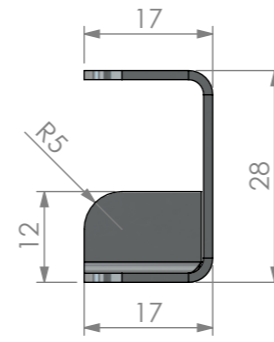

PLAN

RUNNERS PROFILE

DETAIL A

FRONT VIEW

SIDE VIEW

ISOMETRIC VIEW

16 - 1/1

**SIMPLY STAINLESS**

**16 - 1/1 GASTRONORM TROLLEY**

SCALE : 1:20

**CONSTRUCTION NOTES :**

1. RUNNERS MADE FROM 1.2mm STAINLESS STEEL.
2. FRAME MADE FROM Ø25mm STAINLESS STEEL TUBE.
3. FEET ARE Ø100mm SWIVEL CASTORS, 2x LOCKING AND 2x NON-LOCKING.