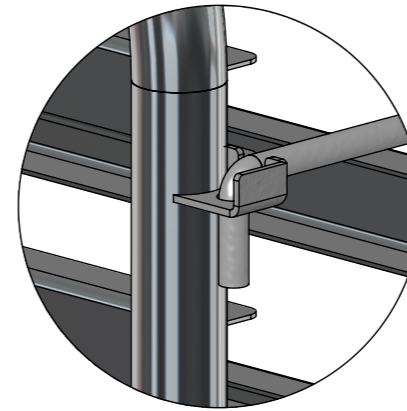

PLAN

RUNNERS PROFILE

DETAIL A

FRONT VIEW

SIDE VIEW

ISOMETRIC VIEW

16 - 1/1

**SIMPLY STAINLESS**

**16 - 1/1 GASTRONORM TROLLEY**

SCALE : 1:20

**CONSTRUCTION NOTES :**

1. RUNNERS MADE FROM 1.2mm STAINLESS STEEL.
2. FRAME MADE FROM Ø25mm STAINLESS STEEL TUBE.
3. FEET ARE Ø100mm SWIVEL CASTORS, 2x LOCKING AND 2x NON-LOCKING.