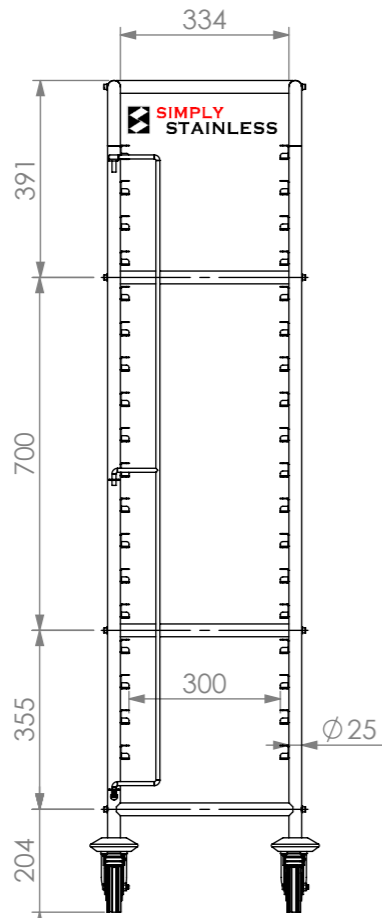

PLAN

RUNNERS PROFILE

DETAIL A

FRONT VIEW

SIDE VIEW

ISOMETRIC VIEW

16 - 1/1

**SIMPLY STAINLESS**

**16 - 1/1 GASTRONORM TROLLEY**

SCALE : 1:20

**CONSTRUCTION NOTES :**

1. RUNNERS MADE FROM 1.2mm STAINLESS STEEL.
2. FRAME MADE FROM Ø25mm STAINLESS STEEL TUBE.
3. FEET ARE Ø100mm SWIVEL CASTORS, 2x LOCKING AND 2x NON-LOCKING.