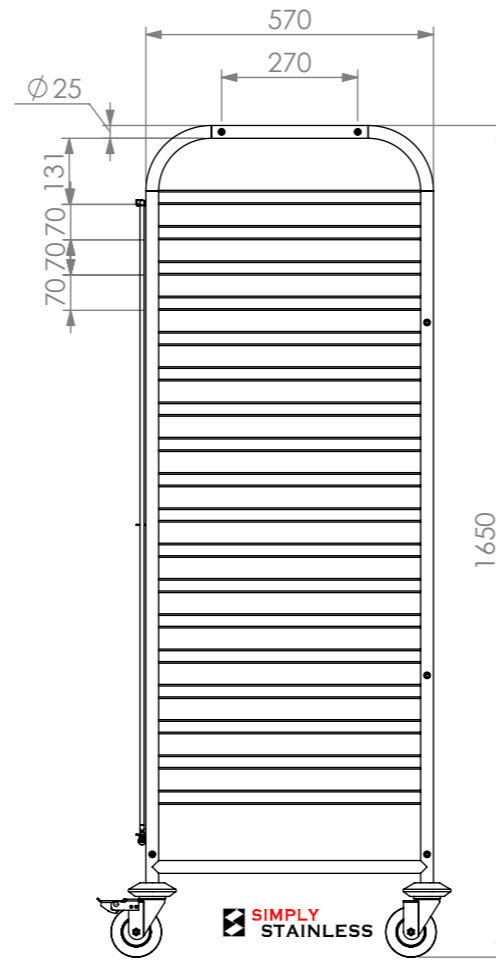

PLAN

RUNNERS PROFILE

DETAIL A

FRONT VIEW

SIDE VIEW

ISOMETRIC VIEW

16 - 1/1

**SIMPLY STAINLESS**

**16 - 1/1 GASTRONORM TROLLEY**

SCALE : 1:20

**CONSTRUCTION NOTES :**

1. RUNNERS MADE FROM 1.2mm STAINLESS STEEL.
2. FRAME MADE FROM Ø25mm STAINLESS STEEL TUBE.
3. FEET ARE Ø100mm SWIVEL CASTORS, 2x LOCKING AND 2x NON-LOCKING.